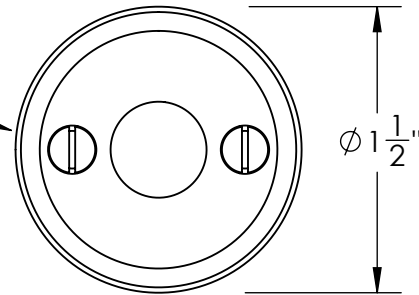

41360

#5 Screws

41361

#5 Screws

Merit Metal Products Inc.
242 Valley Road
Warrington, PA 18976
P 215-343-2500 F 215-343-4839

The information contained in this drawing is the sole intellectual property of Merit Metal Products. Any reproduction in part or as a whole without the written permission of Merit Metal Products is prohibited.

Unless Otherwise Specified:

Dimensions are in inches

All dimensions are from edge, theoretical sharp corner, or hole center.

	NAME	DATE
Drawn:	JHR	1/20/15

Comments:

TITLE: **Warrington Collection
Emergency Key
Escutcheon with Plug**

PART. NO.
41360 & 41361