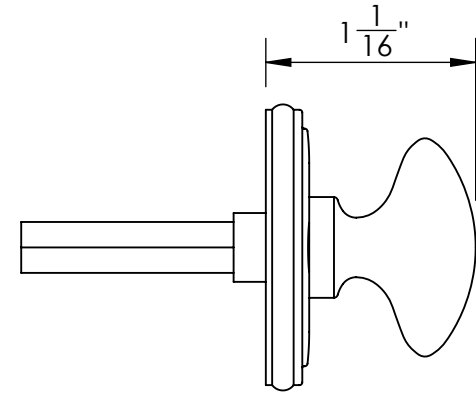

41352

#5 Screws

41353

#5 Screws

Merit Metal Products Inc.
242 Valley Road
Warrington, PA 18976
P 215-343-2500 F 215-343-4839

The information contained in this drawing is the sole intellectual property of Merit Metal Products. Any reproduction in part or as a whole without the written permission of Merit Metal Products is prohibited.

Unless Otherwise Specified:

Dimensions are in inches

All dimensions are from edge, theoretical sharp corner, or hole center.

	NAME	DATE
Drawn:	JHR	1/20/15

Comments:

TITLE: **Warrington Collection
Oval Thumbturn
with 3/16" Spindle**

PART. NO.
41352 & 41353