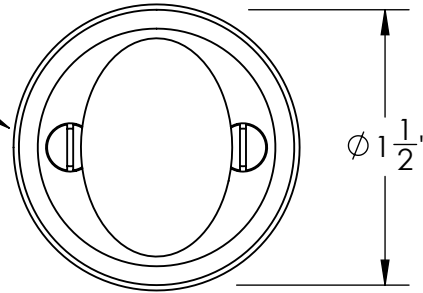

41352

#5 Screws

41353

#5 Screws

Merit Metal Products Inc.
242 Valley Road
Warrington, PA 18976
P 215-343-2500 F 215-343-4839

The information contained in this drawing is the sole intellectual property of Merit Metal Products. Any reproduction in part or as a whole without the written permission of Merit Metal Products is prohibited.

Unless Otherwise Specified:

Dimensions are in inches

All dimensions are from edge, theoretical sharp corner, or hole center.

	NAME	DATE
Drawn:	JHR	1/20/15

Comments:

TITLE: **Warrington Collection
Oval Thumbturn
with 3/16" Spindle**

PART. NO.
41352 & 41353