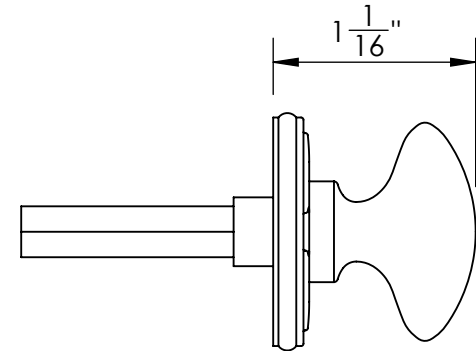

41352

#5 Screws

41353

#5 Screws

Merit Metal Products Inc.
242 Valley Road
Warrington, PA 18976
P 215-343-2500 F 215-343-4839

The information contained in this drawing is the sole intellectual property of Merit Metal Products. Any reproduction in part or as a whole without the written permission of Merit Metal Products is prohibited.

Unless Otherwise Specified:

Dimensions are in inches

All dimensions are from edge, theoretical sharp corner, or hole center.

	NAME	DATE
Drawn:	JHR	1/20/15

Comments:

TITLE: **Warrington Collection
Oval Thumbturn
with 3/16" Spindle**