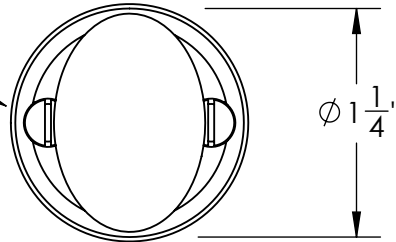

Merit Metal Products Inc.
242 Valley Road
Warrington, PA 18976
P 215-343-2500 F 215-343-4839

The information contained in this drawing is the sole intellectual property of Merit Metal Products. Any reproduction in part or as a whole without the written permission of Merit Metal Products is prohibited.

Unless Otherwise Specified:

Dimensions are in inches

All dimensions are from edge, theoretical sharp corner, or hole center.

	NAME	DATE
Drawn:	JHR	1/20/15

Comments:

TITLE: **Warrington Collection
Oval Thumbturn
with 3/16" Spindle**

PART. NO.
41352 & 41353