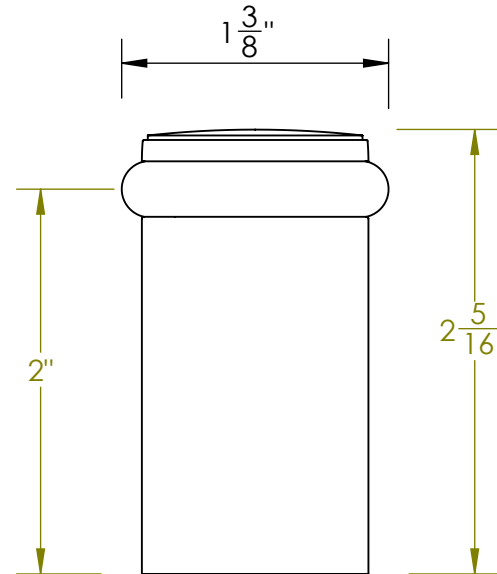

412FDMS-1

412FDSM-2

Merit Metal Products Inc.
242 Valley Road
Warrington, PA 18976
P 215-343-2500 F 215-343-4839

The information contained in this drawing is the sole intellectual property of Merit Metal Products. Any reproduction in part or as a whole without the written permission of Merit Metal Products is prohibited.

Unless Otherwise Specified:

Dimensions are in inches

All dimensions are from edge, theoretical sharp corner, or hole center.

	NAME	DATE
Drawn:	JHR	1/20/15

Comments:

TITLE:
Warrington Collection Door Stop

PART. NO.
412FDSM-1 & 412FDSM-2