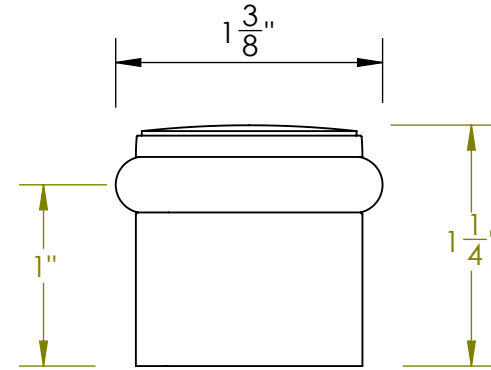

412FDMS-1

412FDSM-2

Merit Metal Products Inc.
242 Valley Road
Warrington, PA 18976
P 215-343-2500 F 215-343-4839

The information contained in this drawing is the sole intellectual property of Merit Metal Products. Any reproduction in part or as a whole without the written permission of Merit Metal Products is prohibited.

Unless Otherwise Specified:

Dimensions are in inches

All dimensions are from edge, theoretical sharp corner, or hole center.

	NAME	DATE
Drawn:	JHR	1/20/15

Comments:

TITLE:
Warrington Collection Door Stop

PART. NO.
412FDSM-1 & 412FDSM-2