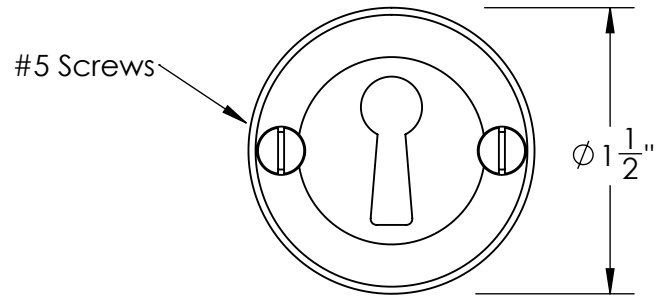

41268

41269

EST. 1876

Merit Metal Products Inc.
242 Valley Road
Warrington, PA 18976
P 215-343-2500 F 215-343-4839

The information contained in this drawing is the sole intellectual property of Merit Metal Products. Any reproduction in part or as a whole without the written permission of Merit Metal Products is prohibited.

Unless Otherwise Specified:

Dimensions are in inches

All dimensions are from edge, theoretical sharp corner, or hole center.

	NAME	DATE
Drawn:	JHR	1/20/15

Comments:

TITLE:
**Warrington Collection
Bit Key Escutcheon**

PART. NO.
41268 & 41269