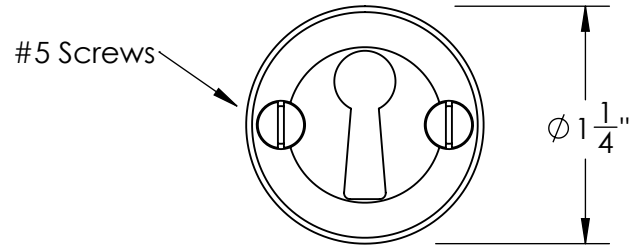

41268

41269

EST. 1876

Merit Metal Products Inc.
242 Valley Road
Warrington, PA 18976
P 215-343-2500 F 215-343-4839

The information contained in this drawing is the sole intellectual property of Merit Metal Products. Any reproduction in part or as a whole without the written permission of Merit Metal Products is prohibited.

Unless Otherwise Specified:

Dimensions are in inches

All dimensions are from edge, theoretical sharp corner, or hole center.

	NAME	DATE
Drawn:	JHR	1/20/15

Comments:

TITLE:
**Warrington Collection
Bit Key Escutcheon**

PART. NO.
41268 & 41269