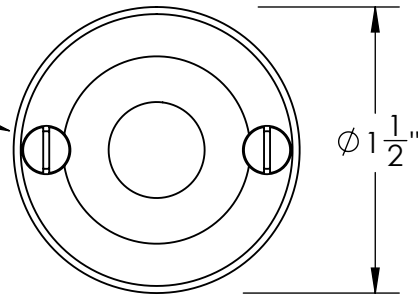

41260

#5 Screws

41261

#5 Screws

Merit Metal Products Inc.
242 Valley Road
Warrington, PA 18976
P 215-343-2500 F 215-343-4839

The information contained in this drawing is the sole intellectual property of Merit Metal Products. Any reproduction in part or as a whole without the written permission of Merit Metal Products is prohibited.

Unless Otherwise Specified:

Dimensions are in inches

All dimensions are from edge, theoretical sharp corner, or hole center.

	NAME	DATE
Drawn:	JHR	1/20/15

Comments:

TITLE: **Warrington Collection
Emergency Key
Escutcheon with Plug**

PART. NO.
41260 & 41261