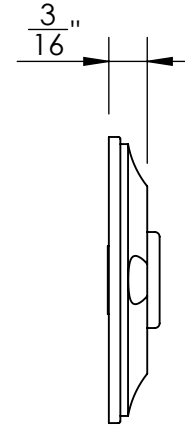

41260

#5 Screws

41261

#5 Screws

Merit Metal Products Inc.
242 Valley Road
Warrington, PA 18976
P 215-343-2500 F 215-343-4839

The information contained in this drawing is the sole intellectual property of Merit Metal Products. Any reproduction in part or as a whole without the written permission of Merit Metal Products is prohibited.

Unless Otherwise Specified:

Dimensions are in inches

All dimensions are from edge, theoretical sharp corner, or hole center.

	NAME	DATE
Drawn:	JHR	1/20/15

Comments:

TITLE: **Warrington Collection
Emergency Key
Escutcheon with Plug**

PART. NO.
41260 & 41261