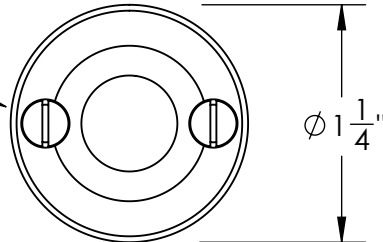

Merit Metal Products Inc.
242 Valley Road
Warrington, PA 18976
P 215-343-2500 F 215-343-4839

The information contained in this drawing is the sole intellectual property of Merit Metal Products. Any reproduction in part or as a whole without the written permission of Merit Metal Products is prohibited.

Unless Otherwise Specified:

Dimensions are in inches

All dimensions are from edge, theoretical sharp corner, or hole center.

	NAME	DATE
Drawn:	JHR	1/20/15

Comments:

TITLE: **Warrington Collection
Emergency Key
Escutcheon with Plug**

PART. NO.
41260 & 41261