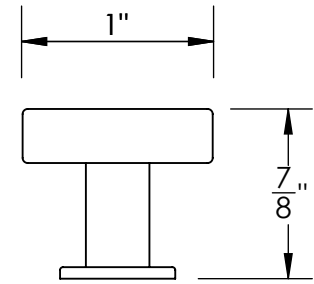

41170-1

Merit Metal Products Inc.
242 Valley Road
Warrington, PA 18976
P 215-343-2500 F 215-343-4839

The information contained in this drawing is the sole intellectual property of Merit Metal Products. Any reproduction in part or as a whole without the written permission of Merit Metal Products is prohibited.

Unless Otherwise Specified:

Dimensions are in inches

All dimensions are from edge, theoretical sharp corner, or hole center.

	NAME	DATE
Drawn:	JHR	1/20/15
Comments:		

TITLE:
**Warrington Collection
Cabinet Knob**

PART. NO.
**41170-.75   41170-1
41170-1.25   41170-1.50**