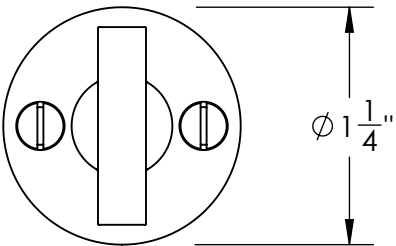

Merit Metal Products Inc.
242 Valley Road
Warrington, PA 18976
P 215-343-2500 F 215-343-4839

The information contained in this drawing is the sole intellectual property of Merit Metal Products. Any reproduction in part or as a whole without the written permission of Merit Metal Products is prohibited.

Unless Otherwise Specified:

Dimensions are in inches

All dimensions are from edge, theoretical sharp corner, or hole center.

	NAME	DATE
Drawn:	JHR	1/20/15

Comments:

TITLE: **Warrington Collection
Modern Thumbturn
with 3/16" Spindle**

PART. NO.
41156 & 41157