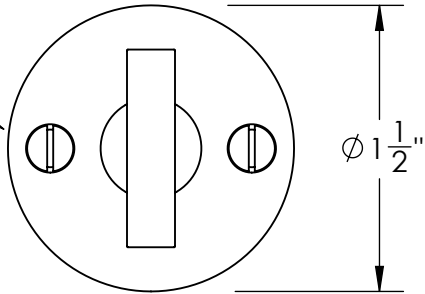

41156

#5 Screws

41157

#5 Screws

Merit Metal Products Inc.
242 Valley Road
Warrington, PA 18976
P 215-343-2500 F 215-343-4839

The information contained in this drawing is the sole intellectual property of Merit Metal Products. Any reproduction in part or as a whole without the written permission of Merit Metal Products is prohibited.

Unless Otherwise Specified:

Dimensions are in inches

All dimensions are from edge, theoretical sharp corner, or hole center.

	NAME	DATE
Drawn:	JHR	1/20/15

Comments:

TITLE: **Warrington Collection
Modern Thumbturn
with 3/16" Spindle**

PART. NO.
41156 & 41157