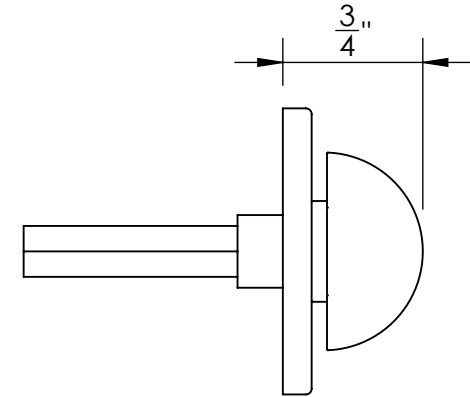

41156

#5 Screws

41157

#5 Screws

Merit Metal Products Inc.
242 Valley Road
Warrington, PA 18976
P 215-343-2500 F 215-343-4839

The information contained in this drawing is the sole intellectual property of Merit Metal Products. Any reproduction in part or as a whole without the written permission of Merit Metal Products is prohibited.

Unless Otherwise Specified:

Dimensions are in inches

All dimensions are from edge, theoretical sharp corner, or hole center.

	NAME	DATE
Drawn:	JHR	1/20/15

Comments:

TITLE: **Warrington Collection
Modern Thumbturn
with 3/16" Spindle**

PART. NO.
41156 & 41157