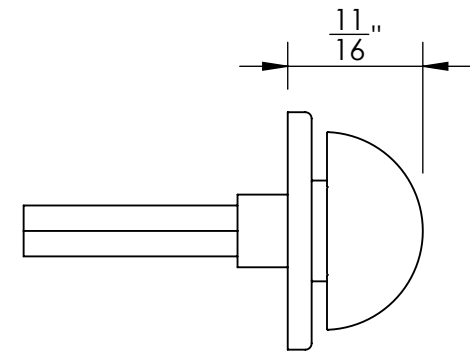

Merit Metal Products Inc.
242 Valley Road
Warrington, PA 18976
P 215-343-2500 F 215-343-4839

The information contained in this drawing is the sole intellectual property of Merit Metal Products. Any reproduction in part or as a whole without the written permission of Merit Metal Products is prohibited.

Unless Otherwise Specified:

Dimensions are in inches

All dimensions are from edge, theoretical sharp corner, or hole center.

	NAME	DATE
Drawn:	JHR	1/20/15

Comments:

TITLE: **Warrington Collection
Modern Thumbturn
with 3/16" Spindle**

PART. NO.
41156 & 41157