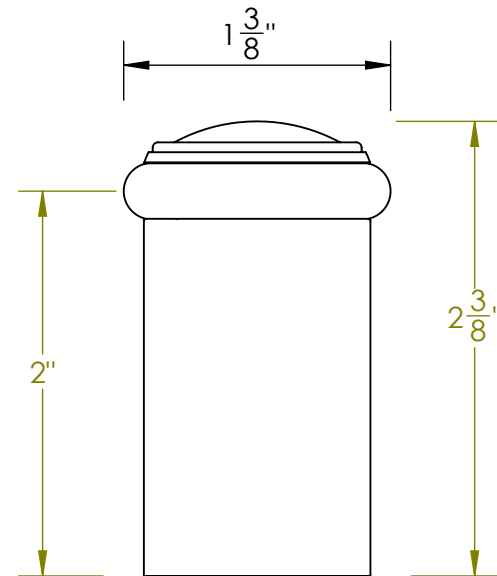

410FDSM-2

Merit Metal Products Inc.
242 Valley Road
Warrington, PA 18976
P 215-343-2500 F 215-343-4839

The information contained in this drawing is the sole intellectual property of Merit Metal Products. Any reproduction in part or as a whole without the written permission of Merit Metal Products is prohibited.

Unless Otherwise Specified:

Dimensions are in inches

All dimensions are from edge, theoretical sharp corner, or hole center.

	NAME	DATE
Drawn:	JHR	1/20/15

Comments:

TITLE:
Warrington Collection Door Stop

PART. NO.
410FDSM-1 & 410FDSM-2