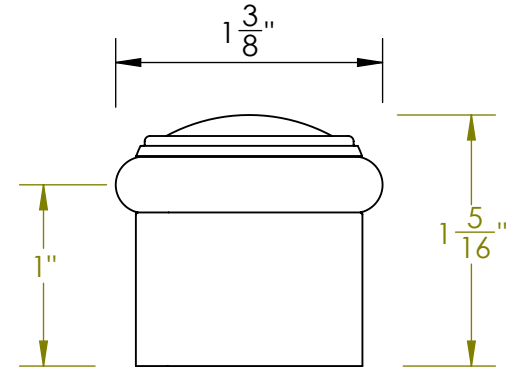

410FDSM-1

Merit Metal Products Inc.
242 Valley Road
Warrington, PA 18976
P 215-343-2500 F 215-343-4839

The information contained in this drawing is the sole intellectual property of Merit Metal Products. Any reproduction in part or as a whole without the written permission of Merit Metal Products is prohibited.

Unless Otherwise Specified:

Dimensions are in inches

All dimensions are from edge, theoretical sharp corner, or hole center.

	NAME	DATE
Drawn:	JHR	1/20/15

Comments:

TITLE:
Warrington Collection Door Stop

PART. NO.
410FDSM-1 & 410FDSM-2