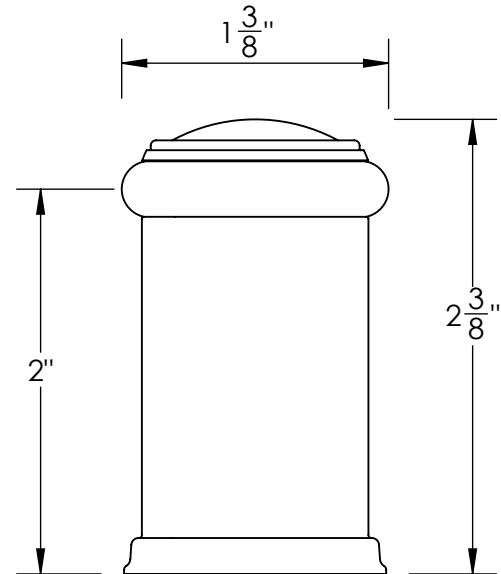

410FDS-1

410FDS-2

Merit Metal Products Inc.
242 Valley Road
Warrington, PA 18976
P 215-343-2500 F 215-343-4839

The information contained in this drawing is the sole intellectual property of Merit Metal Products. Any reproduction in part or as a whole without the written permission of Merit Metal Products is prohibited.

Unless Otherwise Specified:

Dimensions are in inches

All dimensions are from edge, theoretical sharp corner, or hole center.

	NAME	DATE
Drawn:	JHR	1/20/15

Comments:

TITLE:
**Warrington Collection
Door Stop**

PART. NO.
410FDS-1 & 410FDS-2