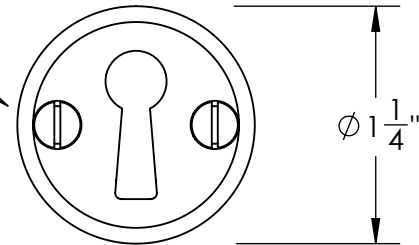

Merit Metal Products Inc.
242 Valley Road
Warrington, PA 18976
P 215-343-2500 F 215-343-4839

The information contained in this drawing is the sole intellectual property of Merit Metal Products. Any reproduction in part or as a whole without the written permission of Merit Metal Products is prohibited.

Unless Otherwise Specified:

Dimensions are in inches

All dimensions are from edge, theoretical sharp corner, or hole center.

	NAME	DATE
Drawn:	JHR	1/20/15

Comments:

TITLE:
**Warrington Collection
Bit Key Escutcheon**

PART. NO.
41068 & 41069