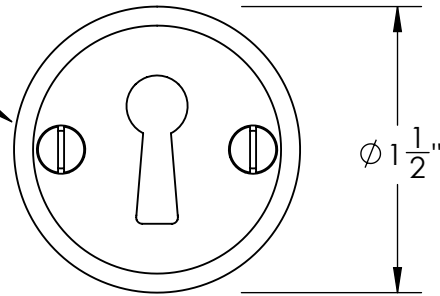

41068

#5 Screws

41069

#5 Screws

Merit Metal Products Inc.
242 Valley Road
Warrington, PA 18976
P 215-343-2500 F 215-343-4839

The information contained in this drawing is the sole intellectual property of Merit Metal Products. Any reproduction in part or as a whole without the written permission of Merit Metal Products is prohibited.

Unless Otherwise Specified:

Dimensions are in inches

All dimensions are from edge, theoretical sharp corner, or hole center.

	NAME	DATE
Drawn:	JHR	1/20/15

Comments:

TITLE:
**Warrington Collection
Bit Key Escutcheon**

PART. NO.
41068 & 41069