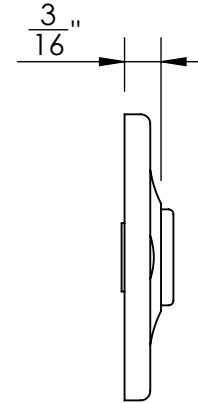

41060

41061

Merit Metal Products Inc.  
242 Valley Road  
Warrington, PA 18976  
P 215-343-2500 F 215-343-4839

The information contained in this drawing is the sole intellectual property of Merit Metal Products. Any reproduction in part or as a whole without the written permission of Merit Metal Products is prohibited.

Unless Otherwise Specified:

Dimensions are in inches

All dimensions are from edge, theoretical sharp corner, or hole center.

	NAME	DATE
Drawn:	JHR	1/20/15

Comments:

TITLE: **Warrington Collection  
Emergency Key  
Escutcheon with Plug**

PART. NO.

**41060 & 41061**