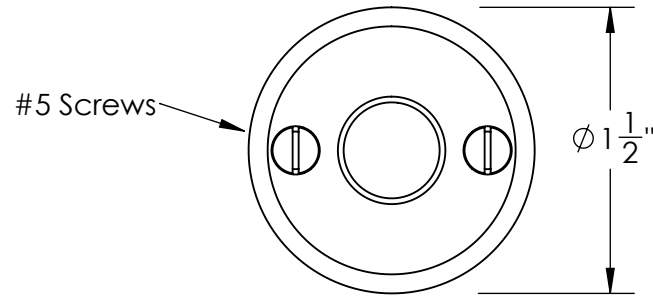

41060

41061

Merit Metal Products Inc.
242 Valley Road
Warrington, PA 18976
P 215-343-2500 F 215-343-4839

The information contained in this drawing is the sole intellectual property of Merit Metal Products. Any reproduction in part or as a whole without the written permission of Merit Metal Products is prohibited.

Unless Otherwise Specified:

Dimensions are in inches

All dimensions are from edge, theoretical sharp corner, or hole center.

	NAME	DATE
Drawn:	JHR	1/20/15

Comments:

TITLE: **Warrington Collection
Emergency Key
Escutcheon with Plug**

PART. NO.

41060 & 41061