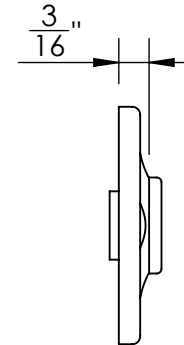

41060

41061

Merit Metal Products Inc.
242 Valley Road
Warrington, PA 18976
P 215-343-2500 F 215-343-4839

The information contained in this drawing is the sole intellectual property of Merit Metal Products. Any reproduction in part or as a whole without the written permission of Merit Metal Products is prohibited.

Unless Otherwise Specified:

Dimensions are in inches

All dimensions are from edge, theoretical sharp corner, or hole center.

	NAME	DATE
Drawn:	JHR	1/20/15

Comments:

TITLE: **Warrington Collection
Emergency Key
Escutcheon with Plug**

PART. NO.

41060 & 41061