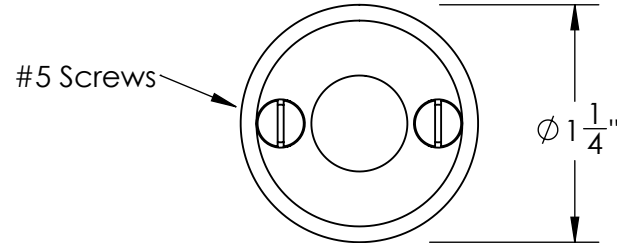

41060

41061

Merit Metal Products Inc.
242 Valley Road
Warrington, PA 18976
P 215-343-2500 F 215-343-4839

The information contained in this drawing is the sole intellectual property of Merit Metal Products. Any reproduction in part or as a whole without the written permission of Merit Metal Products is prohibited.

Unless Otherwise Specified:

Dimensions are in inches

All dimensions are from edge, theoretical sharp corner, or hole center.

	NAME	DATE
Drawn:	JHR	1/20/15

Comments:

TITLE: **Warrington Collection
Emergency Key
Escutcheon with Plug**

PART. NO.

41060 & 41061