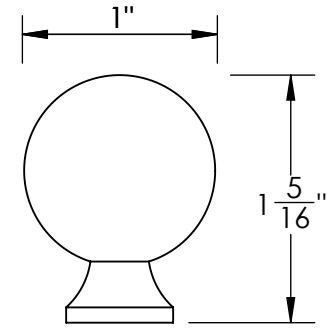

Merit Metal Products Inc.
242 Valley Road
Warrington, PA 18976
P 215-343-2500 F 215-343-4839

The information contained in this drawing is the sole intellectual property of Merit Metal Products. Any reproduction in part or as a whole without the written permission of Merit Metal Products is prohibited.

Unless Otherwise Specified:

Dimensions are in inches

All dimensions are from edge, theoretical sharp corner, or hole center.

	NAME	DATE
Drawn:	JHR	1/20/15

Comments:

TITLE:
**Warrington Collection
Cabinet Knob**

PART. NO.
**40970-.75   40970-1
40970-1.25   40970-1.5**