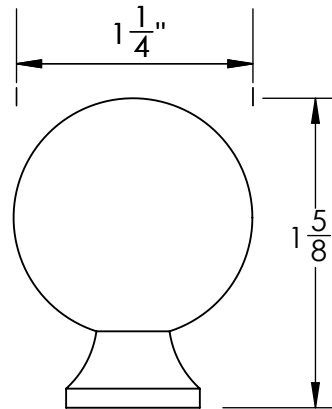

40970-1.25