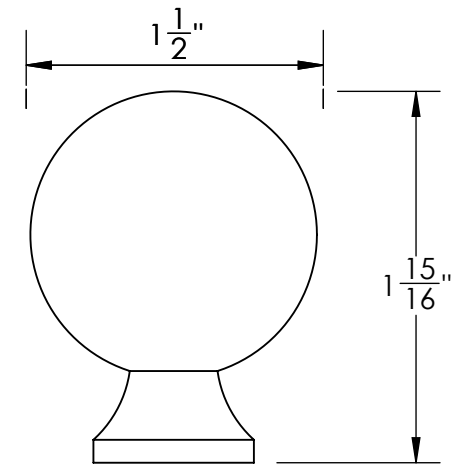

40970-1

40970-1.5