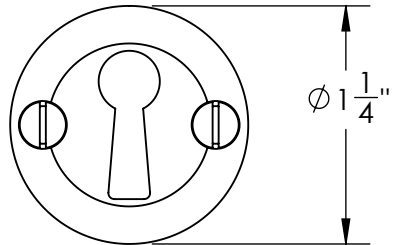

40968

#5 SCREWS

40969

#5 SCREWS

Merit Metal Products Inc.
242 Valley Road
Warrington, PA 18976
P 215-343-2500 F 215-343-4839

The information contained in this drawing is the sole intellectual property of Merit Metal Products. Any reproduction in part or as a whole without the written permission of Merit Metal Products is prohibited.

Unless Otherwise Specified:

Dimensions are in inches

All dimensions are from edge, theoretical sharp corner, or hole center.

	NAME	DATE
Drawn:	JHR	1/20/15

Comments:

TITLE:

**Warrington Collection
Bit Key Escutcheon**

PART. NO.

40968 & 40969