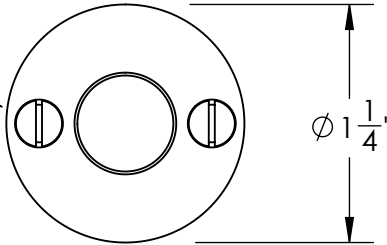

Merit Metal Products Inc.
242 Valley Road
Warrington, PA 18976
P 215-343-2500 F 215-343-4839

The information contained in this drawing is the sole intellectual property of Merit Metal Products. Any reproduction in part or as a whole without the written permission of Merit Metal Products is prohibited.

Unless Otherwise Specified:

Dimensions are in inches

All dimensions are from edge, theoretical sharp corner, or hole center.

	NAME	DATE
Drawn:	JHR	1/20/15

Comments:

TITLE: **Warrington Collection
Emergency Key
Escutcheon with Plug**

PART. NO.
40960 & 40961