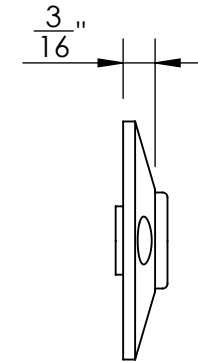

40960

#5 Screws

40961

#5 Screws

Merit Metal Products Inc.
242 Valley Road
Warrington, PA 18976
P 215-343-2500 F 215-343-4839

The information contained in this drawing is the sole intellectual property of Merit Metal Products. Any reproduction in part or as a whole without the written permission of Merit Metal Products is prohibited.

Unless Otherwise Specified:

Dimensions are in inches

All dimensions are from edge, theoretical sharp corner, or hole center.

	NAME	DATE
Drawn:	JHR	1/20/15

Comments:

TITLE: **Warrington Collection
Emergency Key
Escutcheon with Plug**

PART. NO.
40960 & 40961