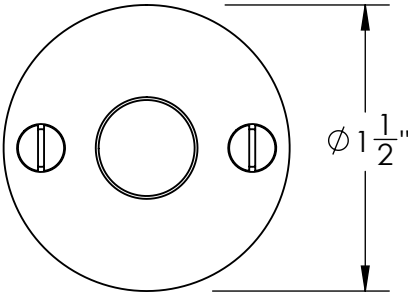

40960

#5 Screws

40961

#5 Screws

Merit Metal Products Inc.
242 Valley Road
Warrington, PA 18976
P 215-343-2500 F 215-343-4839

The information contained in this drawing is the sole intellectual property of Merit Metal Products. Any reproduction in part or as a whole without the written permission of Merit Metal Products is prohibited.

Unless Otherwise Specified:

Dimensions are in inches

All dimensions are from edge, theoretical sharp corner, or hole center.

	NAME	DATE
Drawn:	JHR	1/20/15

Comments:

TITLE: **Warrington Collection
Emergency Key
Escutcheon with Plug**

PART. NO.
40960 & 40961