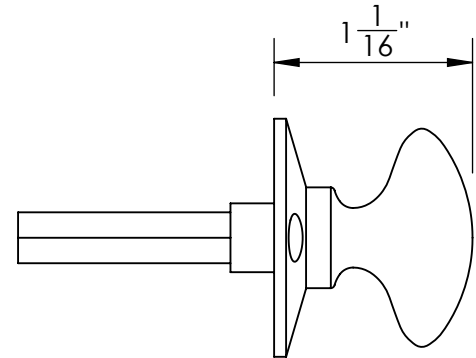

40952

#5 Screws

40953

#5 Screws

Merit Metal Products Inc.  
242 Valley Road  
Warrington, PA 18976  
P 215-343-2500 F 215-343-4839

The information contained in this drawing is the sole intellectual property of Merit Metal Products. Any reproduction in part or as a whole without the written permission of Merit Metal Products is prohibited.

Unless Otherwise Specified:

Dimensions are in inches

All dimensions are from edge, theoretical sharp corner, or hole center.

	NAME	DATE
Drawn:	JHR	1/20/15

Comments:

TITLE: **Warrington Collection  
Oval Thumbturn  
with 3/16" Spindle**

PART. NO.  
**40952 & 40953**