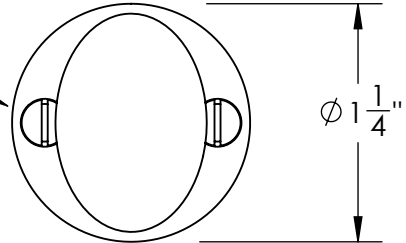

Merit Metal Products Inc.
242 Valley Road
Warrington, PA 18976
P 215-343-2500 F 215-343-4839

The information contained in this drawing is the sole intellectual property of Merit Metal Products. Any reproduction in part or as a whole without the written permission of Merit Metal Products is prohibited.

Unless Otherwise Specified:

Dimensions are in inches

All dimensions are from edge, theoretical sharp corner, or hole center.

	NAME	DATE
Drawn:	JHR	1/20/15

Comments:

TITLE: **Warrington Collection
Oval Thumbturn
with 3/16" Spindle**

PART. NO.
40952 & 40953