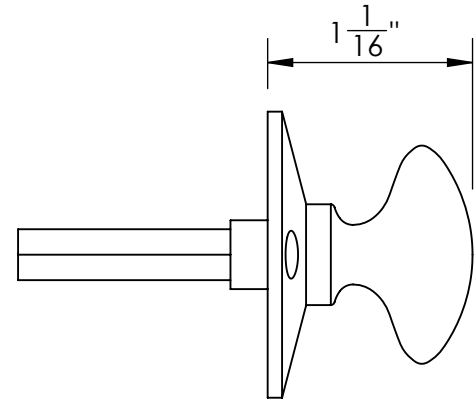

40952

#5 Screws

40953

#5 Screws

Merit Metal Products Inc.  
242 Valley Road  
Warrington, PA 18976  
P 215-343-2500 F 215-343-4839

The information contained in this drawing is the sole intellectual property of Merit Metal Products. Any reproduction in part or as a whole without the written permission of Merit Metal Products is prohibited.

Unless Otherwise Specified:

Dimensions are in inches

All dimensions are from edge, theoretical sharp corner, or hole center.

	NAME	DATE
Drawn:	JHR	1/20/15

Comments:

TITLE: **Warrington Collection  
Oval Thumbturn  
with 3/16" Spindle**

PART. NO.  
**40952 & 40953**