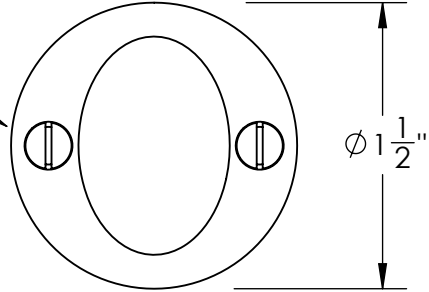

40952

#5 Screws

40953

#5 Screws

Merit Metal Products Inc.
242 Valley Road
Warrington, PA 18976
P 215-343-2500 F 215-343-4839

The information contained in this drawing is the sole intellectual property of Merit Metal Products. Any reproduction in part or as a whole without the written permission of Merit Metal Products is prohibited.

Unless Otherwise Specified:

Dimensions are in inches

All dimensions are from edge, theoretical sharp corner, or hole center.

	NAME	DATE
Drawn:	JHR	1/20/15

Comments:

TITLE: **Warrington Collection
Oval Thumbturn
with 3/16" Spindle**

PART. NO.
40952 & 40953