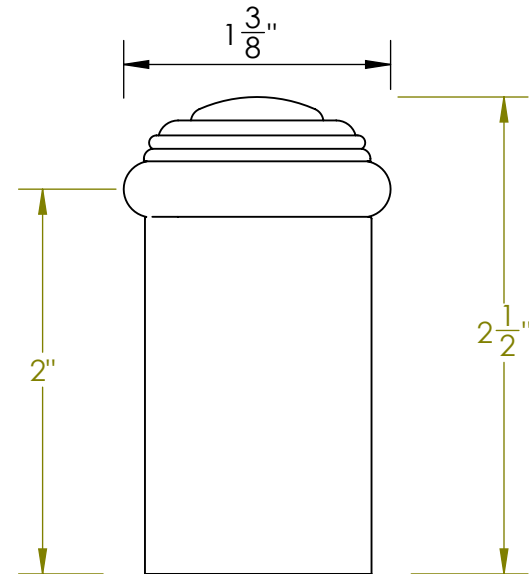

408FDSM-1

408FDSM-2

Merit Metal Products Inc.
242 Valley Road
Warrington, PA 18976
P 215-343-2500 F 215-343-4839

The information contained in this drawing is the sole intellectual property of Merit Metal Products. Any reproduction in part or as a whole without the written permission of Merit Metal Products is prohibited.

Unless Otherwise Specified:

Dimensions are in inches

All dimensions are from edge, theoretical sharp corner, or hole center.

	NAME	DATE
Drawn:	JHR	1/20/15

Comments:

TITLE:
**Warrington Collection
Door Stop**

PART. NO.
408FDSM-1 & 408FDSM-2