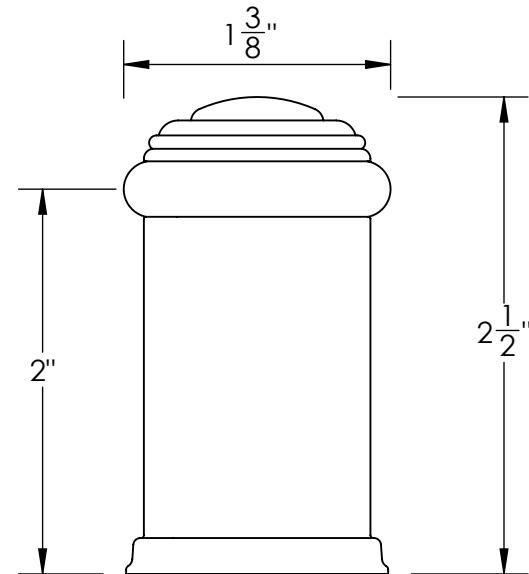

408FDS-1

408FDS-2

Merit Metal Products Inc.
242 Valley Road
Warrington, PA 18976
P 215-343-2500 F 215-343-4839

The information contained in this drawing is the sole intellectual property of Merit Metal Products. Any reproduction in part or as a whole without the written permission of Merit Metal Products is prohibited.

Unless Otherwise Specified:

Dimensions are in inches

All dimensions are from edge, theoretical sharp corner, or hole center.

	NAME	DATE
Drawn:	JHR	1/20/15

Comments:

TITLE:
**Warrington Collection
Door Stop**

PART. NO.
408FDS-1 & 408FDS-2