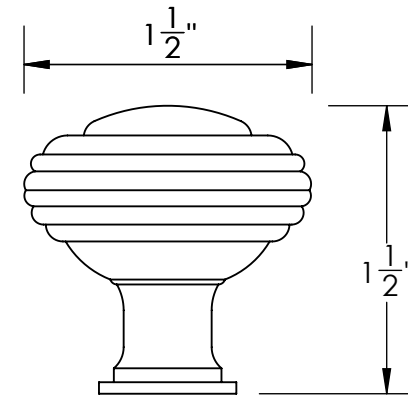

40870-1.5

Merit Metal Products Inc.
242 Valley Road
Warrington, PA 18976
P 215-343-2500 F 215-343-4839

The information contained in this drawing is the sole intellectual property of Merit Metal Products. Any reproduction in part or as a whole without the written permission of Merit Metal Products is prohibited.

Unless Otherwise Specified:

Dimensions are in inches

All dimensions are from edge, theoretical sharp corner, or hole center.

	NAME	DATE
Drawn:	JHR	1/20/15

Comments:

TITLE:

**Warrington Collection
Cabinet Knob**

PART. NO.

**40870-.75   40870-1
40870-1.25   40870-1.5**