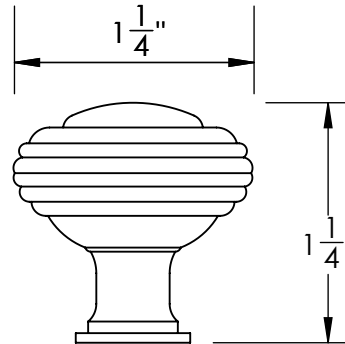

40870-1.25