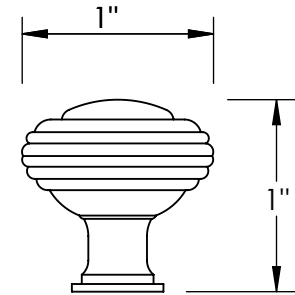

40870-1

Merit Metal Products Inc.
242 Valley Road
Warrington, PA 18976
P 215-343-2500 F 215-343-4839

The information contained in this drawing is the sole intellectual property of Merit Metal Products. Any reproduction in part or as a whole without the written permission of Merit Metal Products is prohibited.

Unless Otherwise Specified:

Dimensions are in inches

All dimensions are from edge, theoretical sharp corner, or hole center.

	NAME	DATE
Drawn:	JHR	1/20/15

Comments:

TITLE:

**Warrington Collection
Cabinet Knob**

PART. NO.

**40870-.75   40870-1
40870-1.25   40870-1.5**