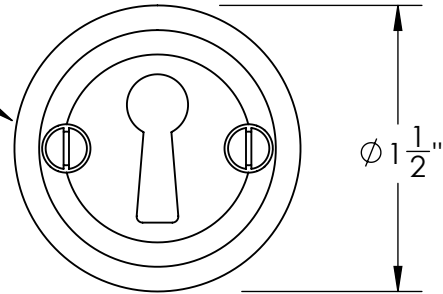

40868

#5 Screws

40869

#5 Screws

Merit Metal Products Inc.
242 Valley Road
Warrington, PA 18976
P 215-343-2500 F 215-343-4839

The information contained in this drawing is the sole intellectual property of Merit Metal Products. Any reproduction in part or as a whole without the written permission of Merit Metal Products is prohibited.

Unless Otherwise Specified:

Dimensions are in inches

All dimensions are from edge, theoretical sharp corner, or hole center.

	NAME	DATE
Drawn:	JHR	1/20/15

Comments:

TITLE:
**Warrington Collection
Bit Key Escutcheon**

PART. NO.
40868 & 40869