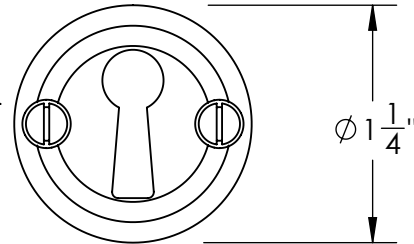

Merit Metal Products Inc.
242 Valley Road
Warrington, PA 18976
P 215-343-2500 F 215-343-4839

The information contained in this drawing is the sole intellectual property of Merit Metal Products. Any reproduction in part or as a whole without the written permission of Merit Metal Products is prohibited.

Unless Otherwise Specified:

Dimensions are in inches

All dimensions are from edge, theoretical sharp corner, or hole center.

	NAME	DATE
Drawn:	JHR	1/20/15

Comments:

TITLE:
**Warrington Collection
Bit Key Escutcheon**

PART. NO.
40868 & 40869