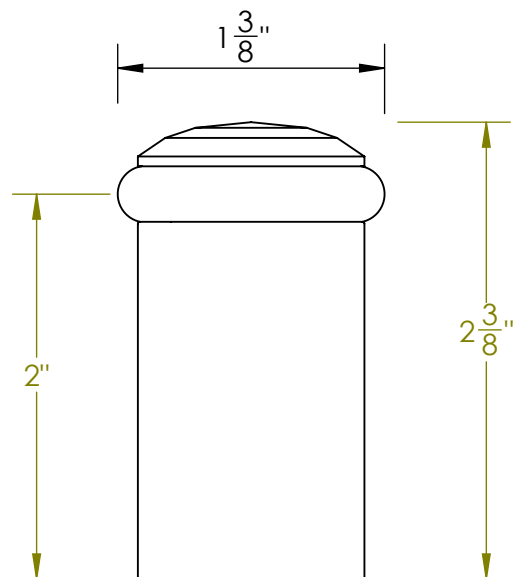

407FDSM-1

407FDSM-2

Merit Metal Products Inc.
242 Valley Road
Warrington, PA 18976
P 215-343-2500 F 215-343-4839

The information contained in this drawing is the sole intellectual property of Merit Metal Products. Any reproduction in part or as a whole without the written permission of Merit Metal Products is prohibited.

Unless Otherwise Specified:

Dimensions are in inches

All dimensions are from edge, theoretical sharp corner, or hole center.

	NAME	DATE
Drawn:	JHR	1/20/15

Comments:

TITLE:
**Warrington Collection
Door Stop**

PART. NO.
407FDSM-1 & 407FDSM-2