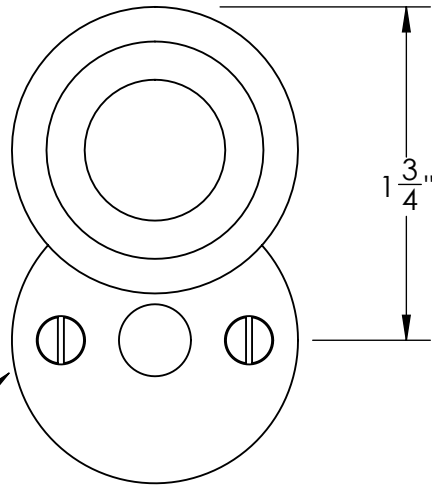

40765

#5 Screws

40766

#5 Screws

Merit Metal Products Inc.
242 Valley Road
Warrington, PA 18976
P 215-343-2500 F 215-343-4839

The information contained in this drawing is the sole intellectual property of Merit Metal Products. Any reproduction in part or as a whole without the written permission of Merit Metal Products is prohibited.

Unless Otherwise Specified:

Dimensions are in inches

All dimensions are from edge, theoretical sharp corner, or hole center.

	NAME	DATE
Drawn:	JHR	1/20/15

Comments:

TITLE: **Warrington Collection
Emergency Key Escutcheon
with Swivel Cover**

PART. NO.

40765 & 40766