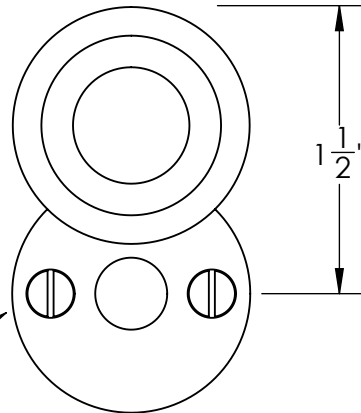

Merit Metal Products Inc.
242 Valley Road
Warrington, PA 18976
P 215-343-2500 F 215-343-4839

The information contained in this drawing is the sole intellectual property of Merit Metal Products. Any reproduction in part or as a whole without the written permission of Merit Metal Products is prohibited.

Unless Otherwise Specified:

Dimensions are in inches

All dimensions are from edge, theoretical sharp corner, or hole center.

	NAME	DATE
Drawn:	JHR	1/20/15

Comments:

TITLE: **Warrington Collection
Emergency Key Escutcheon
with Swivel Cover**

PART. NO.

40765 & 40766