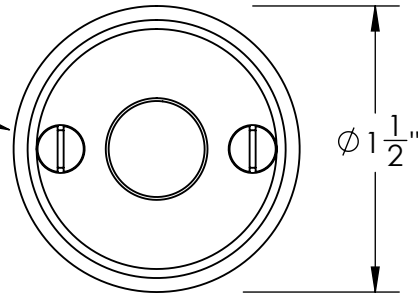

40760

#5 Screws

40761

#5 Screws

Merit Metal Products Inc.
242 Valley Road
Warrington, PA 18976
P 215-343-2500 F 215-343-4839

The information contained in this drawing is the sole intellectual property of Merit Metal Products. Any reproduction in part or as a whole without the written permission of Merit Metal Products is prohibited.

Unless Otherwise Specified:

Dimensions are in inches

All dimensions are from edge, theoretical sharp corner, or hole center.

	NAME	DATE
Drawn:	JHR	1/20/15

Comments:

TITLE: **Warrington Collection
Emergency Key
Escutcheon with Plug**

PART. NO.
40760 & 40761