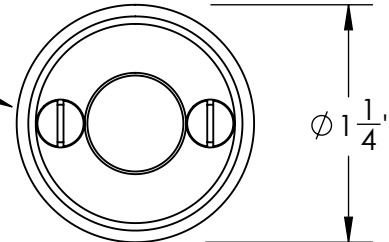

40760

#5 Screws

40761

#5 Screws

Merit Metal Products Inc.
242 Valley Road
Warrington, PA 18976
P 215-343-2500 F 215-343-4839

The information contained in this drawing is the sole intellectual property of Merit Metal Products. Any reproduction in part or as a whole without the written permission of Merit Metal Products is prohibited.

Unless Otherwise Specified:

Dimensions are in inches

All dimensions are from edge, theoretical sharp corner, or hole center.

	NAME	DATE
Drawn:	JHR	1/20/15

Comments:

TITLE: **Warrington Collection
Emergency Key
Escutcheon with Plug**

PART. NO.
40760 & 40761