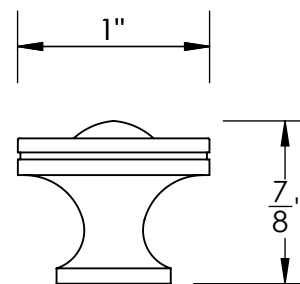

40670-1

Merit Metal Products Inc.
242 Valley Road
Warrington, PA 18976
P 215-343-2500 F 215-343-4839

The information contained in this drawing is the sole intellectual property of Merit Metal Products. Any reproduction in part or as a whole without the written permission of Merit Metal Products is prohibited.

Unless Otherwise Specified:

Dimensions are in inches

All dimensions are from edge, theoretical sharp corner, or hole center.

	NAME	DATE
Drawn:	JHR	1/20/15

Comments:

TITLE:
**Warrington Collection
Cabinet Knob**

PART. NO.
**40670-.75   40670-1
40670-1.25   40670-1.5**