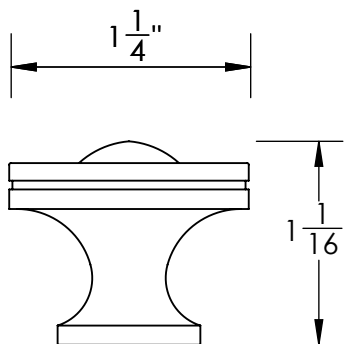

40670-1.25