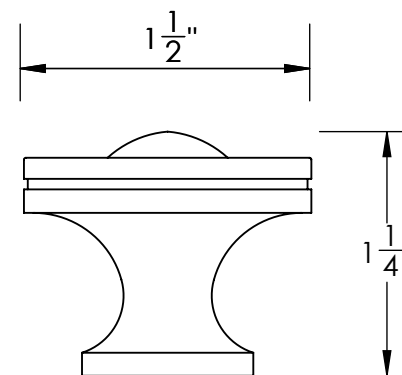

40670-1.5

Merit Metal Products Inc.
242 Valley Road
Warrington, PA 18976
P 215-343-2500 F 215-343-4839

The information contained in this drawing is the sole intellectual property of Merit Metal Products. Any reproduction in part or as a whole without the written permission of Merit Metal Products is prohibited.

Unless Otherwise Specified:

Dimensions are in inches

All dimensions are from edge, theoretical sharp corner, or hole center.

	NAME	DATE
Drawn:	JHR	1/20/15

Comments:

TITLE:
**Warrington Collection
Cabinet Knob**

PART. NO.
**40670-.75   40670-1
40670-1.25   40670-1.5**