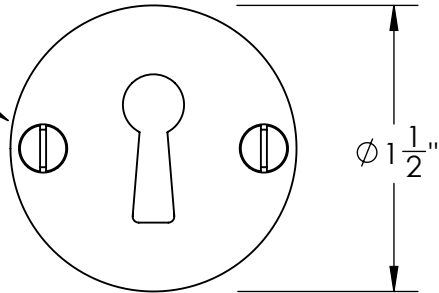

40668

#5 Screws

40669

#5 Screws

Merit Metal Products Inc.
242 Valley Road
Warrington, PA 18976
P 215-343-2500 F 215-343-4839

The information contained in this drawing is the sole intellectual property of Merit Metal Products. Any reproduction in part or as a whole without the written permission of Merit Metal Products is prohibited.

Unless Otherwise Specified:

Dimensions are in inches

All dimensions are from edge, theoretical sharp corner, or hole center.

	NAME	DATE
Drawn:	JHR	1/20/15

Comments:

TITLE:
**Warrington Collection
Bit Key Escutcheon**

PART. NO.
40668 & 40669