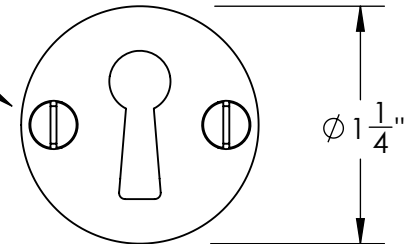

40668

#5 Screws

40669

#5 Screws

Merit Metal Products Inc.
242 Valley Road
Warrington, PA 18976
P 215-343-2500 F 215-343-4839

The information contained in this drawing is the sole intellectual property of Merit Metal Products. Any reproduction in part or as a whole without the written permission of Merit Metal Products is prohibited.

Unless Otherwise Specified:

Dimensions are in inches

All dimensions are from edge, theoretical sharp corner, or hole center.

	NAME	DATE
Drawn:	JHR	1/20/15

Comments:

TITLE:
**Warrington Collection
Bit Key Escutcheon**

PART. NO.
40668 & 40669