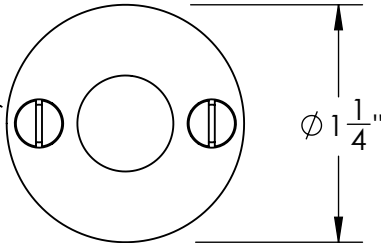

40660

#5 Screws

40661

#5 Screws

Merit Metal Products Inc.
242 Valley Road
Warrington, PA 18976
P 215-343-2500 F 215-343-4839

The information contained in this drawing is the sole intellectual property of Merit Metal Products. Any reproduction in part or as a whole without the written permission of Merit Metal Products is prohibited.

Unless Otherwise Specified:

Dimensions are in inches

All dimensions are from edge, theoretical sharp corner, or hole center.

	NAME	DATE
Drawn:	JHR	1/20/15

Comments:

TITLE: **Warrington Collection
Emergency Key
Escutcheon with Plug**

PART. NO.
40660 & 40661