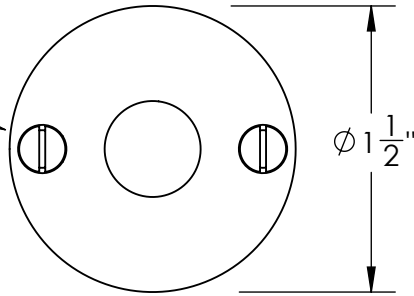

40660

#5 Screws

40661

#5 Screws

Merit Metal Products Inc.
242 Valley Road
Warrington, PA 18976
P 215-343-2500 F 215-343-4839

The information contained in this drawing is the sole intellectual property of Merit Metal Products. Any reproduction in part or as a whole without the written permission of Merit Metal Products is prohibited.

Unless Otherwise Specified:

Dimensions are in inches

All dimensions are from edge, theoretical sharp corner, or hole center.

	NAME	DATE
Drawn:	JHR	1/20/15

Comments:

TITLE: **Warrington Collection
Emergency Key
Escutcheon with Plug**

PART. NO.
40660 & 40661