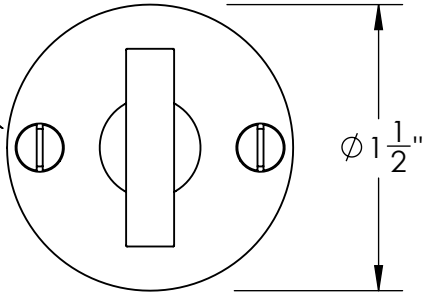

40656

#5 Screws

40657

#5 Screws

Merit Metal Products Inc.
242 Valley Road
Warrington, PA 18976
P 215-343-2500 F 215-343-4839

The information contained in this drawing is the sole intellectual property of Merit Metal Products. Any reproduction in part or as a whole without the written permission of Merit Metal Products is prohibited.

Unless Otherwise Specified:

Dimensions are in inches

All dimensions are from edge, theoretical sharp corner, or hole center.

	NAME	DATE
Drawn:	JHR	1/20/15

Comments:

TITLE: **Warrington Collection
Modern Thumbturn
with 3/16" Spindle**

PART. NO.
40656 & 40657