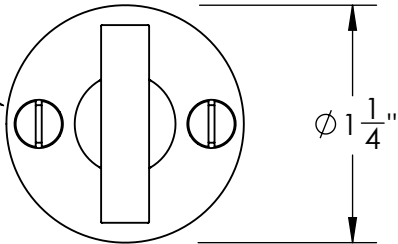

Merit Metal Products Inc.
242 Valley Road
Warrington, PA 18976
P 215-343-2500 F 215-343-4839

The information contained in this drawing is the sole intellectual property of Merit Metal Products. Any reproduction in part or as a whole without the written permission of Merit Metal Products is prohibited.

Unless Otherwise Specified:

Dimensions are in inches

All dimensions are from edge, theoretical sharp corner, or hole center.

	NAME	DATE
Drawn:	JHR	1/20/15

Comments:

TITLE: **Warrington Collection
Modern Thumbturn
with 3/16" Spindle**

PART. NO.
40656 & 40657