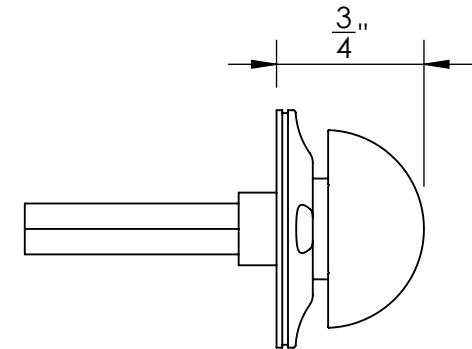

Merit Metal Products Inc.
242 Valley Road
Warrington, PA 18976
P 215-343-2500 F 215-343-4839

The information contained in this drawing is the sole intellectual property of Merit Metal Products. Any reproduction in part or as a whole without the written permission of Merit Metal Products is prohibited.

Unless Otherwise Specified:

Dimensions are in inches

All dimensions are from edge, theoretical sharp corner, or hole center.

	NAME	DATE
Drawn:	JHR	1/20/15

Comments:

TITLE: **Warrington Collection
Modern Thumbturn
with 3/16" Spindle**

PART. NO.
40656 & 40657