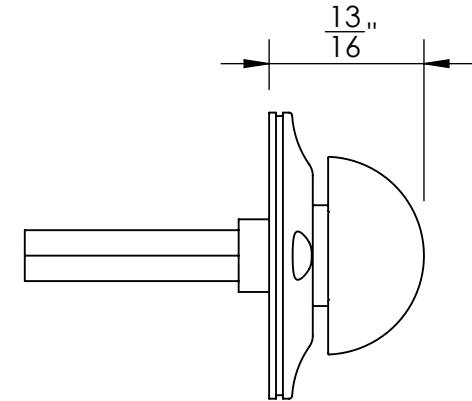

40656

#5 Screws

40657

#5 Screws

Merit Metal Products Inc.
242 Valley Road
Warrington, PA 18976
P 215-343-2500 F 215-343-4839

The information contained in this drawing is the sole intellectual property of Merit Metal Products. Any reproduction in part or as a whole without the written permission of Merit Metal Products is prohibited.

Unless Otherwise Specified:

Dimensions are in inches

All dimensions are from edge, theoretical sharp corner, or hole center.

	NAME	DATE
Drawn:	JHR	1/20/15

Comments:

TITLE: **Warrington Collection
Modern Thumbturn
with 3/16" Spindle**

PART. NO.
40656 & 40657