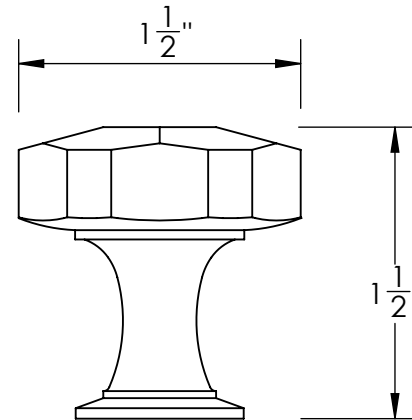

40570-1.5

Merit Metal Products Inc.
242 Valley Road
Warrington, PA 18976
P 215-343-2500 F 215-343-4839

The information contained in this drawing is the sole intellectual property of Merit Metal Products. Any reproduction in part or as a whole without the written permission of Merit Metal Products is prohibited.

Unless Otherwise Specified:

Dimensions are in inches

All dimensions are from edge, theoretical sharp corner, or hole center.

	NAME	DATE
Drawn:	JHR	1/20/15

Comments:

TITLE:

**Warrington Collection
Cabinet Knob**

PART. NO.

**40570-1 40570-1.25
40570-1.5**