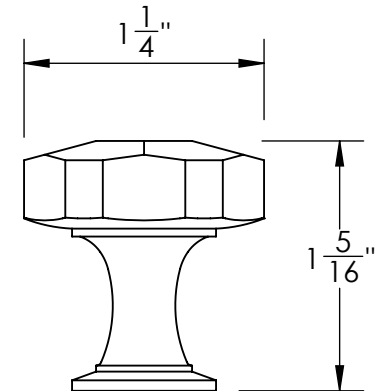

40570-1.25