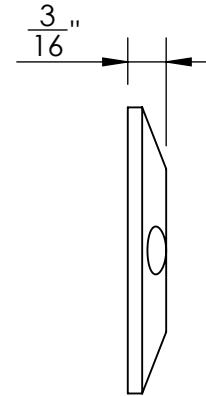

40568

#5 Screws

40569

#5 Screws

Merit Metal Products Inc.
242 Valley Road
Warrington, PA 18976
P 215-343-2500 F 215-343-4839

The information contained in this drawing is the sole intellectual property of Merit Metal Products. Any reproduction in part or as a whole without the written permission of Merit Metal Products is prohibited.

Unless Otherwise Specified:

Dimensions are in inches

All dimensions are from edge, theoretical sharp corner, or hole center.

	NAME	DATE
Drawn:	JHR	1/20/15

Comments:

TITLE:
**Warrington Collection
Bit Key Escutcheon**

PART. NO.
40568 & 40569