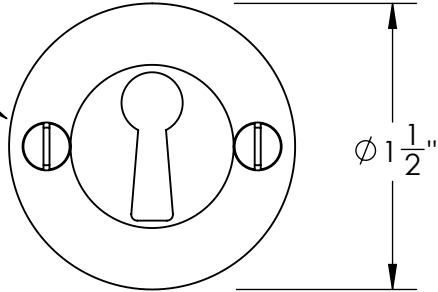

40568

#5 Screws

40569

#5 Screws

Merit Metal Products Inc.
242 Valley Road
Warrington, PA 18976
P 215-343-2500 F 215-343-4839

The information contained in this drawing is the sole intellectual property of Merit Metal Products. Any reproduction in part or as a whole without the written permission of Merit Metal Products is prohibited.

Unless Otherwise Specified:

Dimensions are in inches

All dimensions are from edge, theoretical sharp corner, or hole center.

	NAME	DATE
Drawn:	JHR	1/20/15

Comments:

TITLE:
**Warrington Collection
Bit Key Escutcheon**

PART. NO.
40568 & 40569