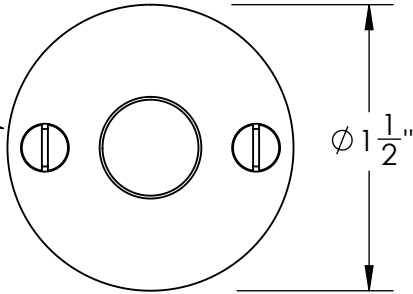

40560

#5 Screws

40561

#5 Screws

Merit Metal Products Inc.
242 Valley Road
Warrington, PA 18976
P 215-343-2500 F 215-343-4839

The information contained in this drawing is the sole intellectual property of Merit Metal Products. Any reproduction in part or as a whole without the written permission of Merit Metal Products is prohibited.

Unless Otherwise Specified:

Dimensions are in inches

All dimensions are from edge, theoretical sharp corner, or hole center.

	NAME	DATE
Drawn:	JHR	1/20/15

Comments:

TITLE: **Warrington Collection
Emergency Key
Escutcheon with Plug**

PART. NO.
40560 & 40561