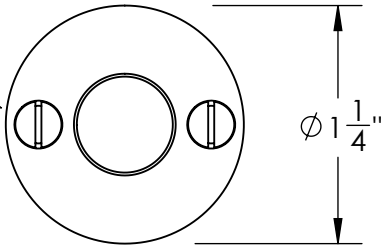

Merit Metal Products Inc.
242 Valley Road
Warrington, PA 18976
P 215-343-2500 F 215-343-4839

The information contained in this drawing is the sole intellectual property of Merit Metal Products. Any reproduction in part or as a whole without the written permission of Merit Metal Products is prohibited.

Unless Otherwise Specified:

Dimensions are in inches

All dimensions are from edge, theoretical sharp corner, or hole center.

	NAME	DATE
Drawn:	JHR	1/20/15

Comments:

TITLE: **Warrington Collection
Emergency Key
Escutcheon with Plug**

PART. NO.
40560 & 40561