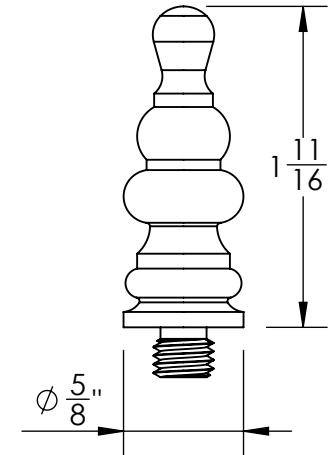

269-4

269-5

Merit Metal Products Inc.
242 Valley Road
Warrington, PA 18976
P 215-343-2500 F 215-343-4839

The information contained in this drawing is the sole intellectual property of Merit Metal Products. Any reproduction in part or as a whole without the written permission of Merit Metal Products is prohibited.

Unless Otherwise Specified:

Dimensions are in inches

All dimensions are from edge, theoretical sharp corner, or hole center.

	NAME	DATE
Drawn:	SKP	2/27/15

Comments:

TITLE:
SteepleFinial

PART. NO.	269-1	269-4
	269-2	269-5
	269-3