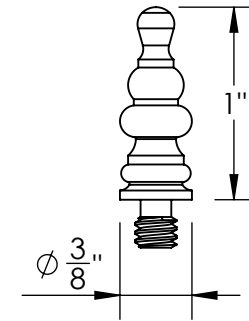

269-2

269-4

Merit Metal Products Inc.
242 Valley Road
Warrington, PA 18976
P 215-343-2500 F 215-343-4839

The information contained in this drawing is the sole intellectual property of Merit Metal Products. Any reproduction in part or as a whole without the written permission of Merit Metal Products is prohibited.

Unless Otherwise Specified:

Dimensions are in inches

All dimensions are from edge, theoretical sharp corner, or hole center.

	NAME	DATE
Drawn:	SKP	2/27/15

Comments:

TITLE:
SteepleFinial

PART. NO.	269-1	269-4
	269-2	269-5
	269-3