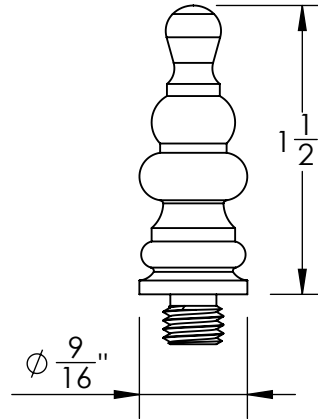

269-4

Merit Metal Products Inc.
242 Valley Road
Warrington, PA 18976
P 215-343-2500 F 215-343-4839

The information contained in this drawing is the sole intellectual property of Merit Metal Products. Any reproduction in part or as a whole without the written permission of Merit Metal Products is prohibited.

Unless Otherwise Specified:

Dimensions are in inches

All dimensions are from edge, theoretical sharp corner, or hole center.

	NAME	DATE
Drawn:	SKP	2/27/15

Comments:

TITLE:
SteepleFinial

PART. NO.	269-1	269-4
	269-2	269-5
	269-3