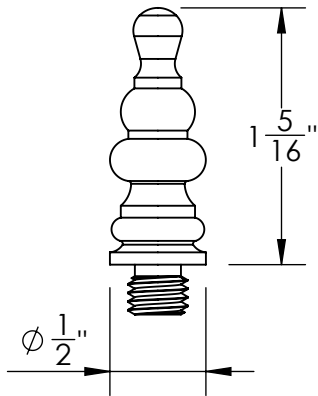

269-3

269-4

Merit Metal Products Inc.
242 Valley Road
Warrington, PA 18976
P 215-343-2500 F 215-343-4839

The information contained in this drawing is the sole intellectual property of Merit Metal Products. Any reproduction in part or as a whole without the written permission of Merit Metal Products is prohibited.

Unless Otherwise Specified:

Dimensions are in inches

All dimensions are from edge, theoretical sharp corner, or hole center.

	NAME	DATE
Drawn:	SKP	2/27/15

Comments:

TITLE:
SteepleFinial

PART. NO.	269-1	269-4
	269-2	269-5
	269-3