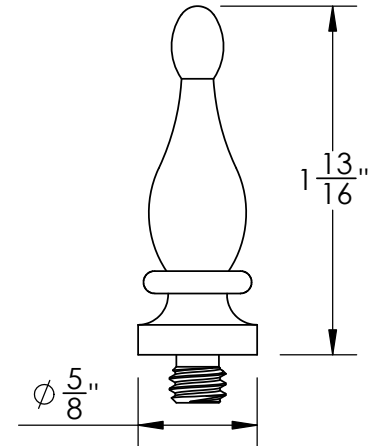

268-1

268-2

268-3

268-4

268-5

Merit Metal Products Inc.
242 Valley Road
Warrington, PA 18976
P 215-343-2500 F 215-343-4839

The information contained in this drawing is the sole intellectual property of Merit Metal Products. Any reproduction in part or as a whole without the written permission of Merit Metal Products is prohibited.

Unless Otherwise Specified:

Dimensions are in inches

All dimensions are from edge, theoretical sharp corner, or hole center.

	NAME	DATE
Drawn:	JJB	8/20/2024

Comments:

TITLE:		
Bishop Finial		
PART. NO.	268-1	268-4
	268-2	268-5
	268-3	