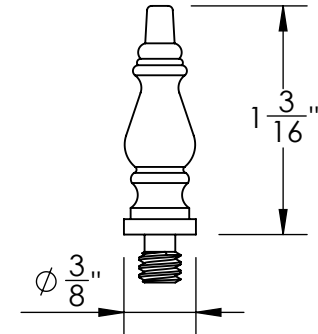

264-2

Merit Metal Products Inc.
242 Valley Road
Warrington, PA 18976
P 215-343-2500 F 215-343-4839

The information contained in this drawing is the sole intellectual property of Merit Metal Products. Any reproduction in part or as a whole without the written permission of Merit Metal Products is prohibited.

Unless Otherwise Specified:

Dimensions are in inches

All dimensions are from edge, theoretical sharp corner, or hole center.

	NAME	DATE
Drawn:	SKP	2/27/15

Comments:

TITLE:
Lantern Finial

PART. NO.	264-1	264-4
	264-2	264-5
	264-3