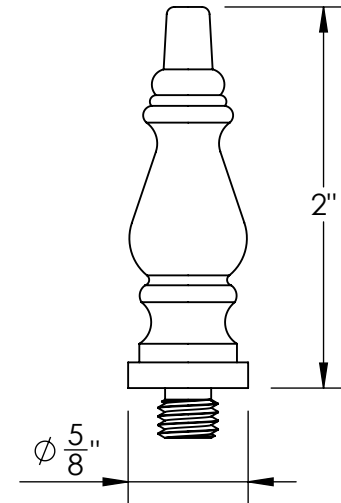

264-1

264-2

264-3

264-4

264-5

Merit Metal Products Inc.  
242 Valley Road  
Warrington, PA 18976  
P 215-343-2500 F 215-343-4839

The information contained in this drawing is the sole intellectual property of Merit Metal Products. Any reproduction in part or as a whole without the written permission of Merit Metal Products is prohibited.

Unless Otherwise Specified:

Dimensions are in inches

All dimensions are from edge, theoretical sharp corner, or hole center.

	NAME	DATE
Drawn:	SKP	2/27/15

Comments:

TITLE:  
**Lantern Finial**

PART. NO.	<b>264-1</b>	<b>264-4</b>
	<b>264-2</b>	<b>264-5</b>
	<b>264-3</b>	