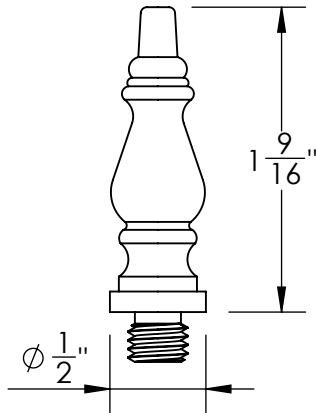

264-1

264-2

264-3

264-4

264-5

Merit Metal Products Inc.  
242 Valley Road  
Warrington, PA 18976  
P 215-343-2500 F 215-343-4839

The information contained in this drawing is the sole intellectual property of Merit Metal Products. Any reproduction in part or as a whole without the written permission of Merit Metal Products is prohibited.

Unless Otherwise Specified:

Dimensions are in inches

All dimensions are from edge, theoretical sharp corner, or hole center.

	NAME	DATE
Drawn:	SKP	2/27/15

Comments:

TITLE:  
**Lantern Finial**

PART. NO.	<b>264-1</b>	<b>264-4</b>
	<b>264-2</b>	<b>264-5</b>
	<b>264-3</b>	