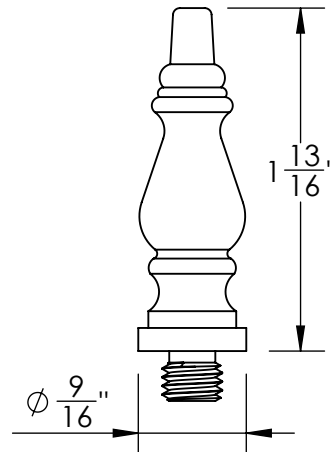

264-1

264-2

264-3

264-4

264-5

Merit Metal Products Inc.  
242 Valley Road  
Warrington, PA 18976  
P 215-343-2500 F 215-343-4839

The information contained in this drawing is the sole intellectual property of Merit Metal Products. Any reproduction in part or as a whole without the written permission of Merit Metal Products is prohibited.

Unless Otherwise Specified:

Dimensions are in inches

All dimensions are from edge, theoretical sharp corner, or hole center.

	NAME	DATE
Drawn:	SKP	2/27/15

Comments:

TITLE:  
**Lantern Finial**

PART. NO.	<b>264-1</b>	<b>264-4</b>
	<b>264-2</b>	<b>264-5</b>
	<b>264-3</b>	