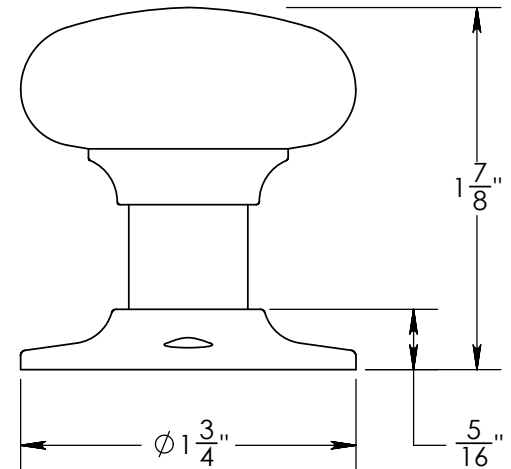

#5 Wood Screws