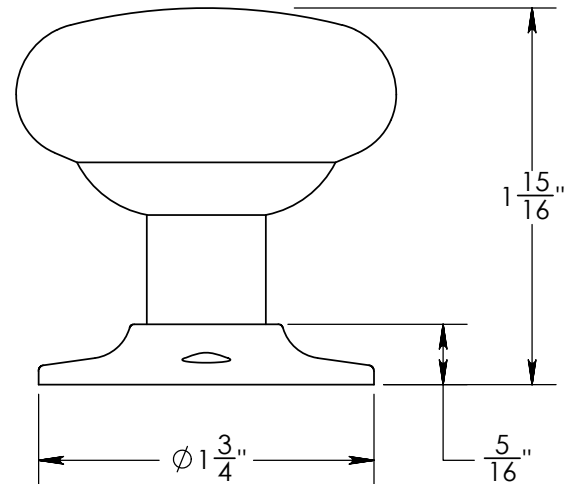

#5 Wood Screws