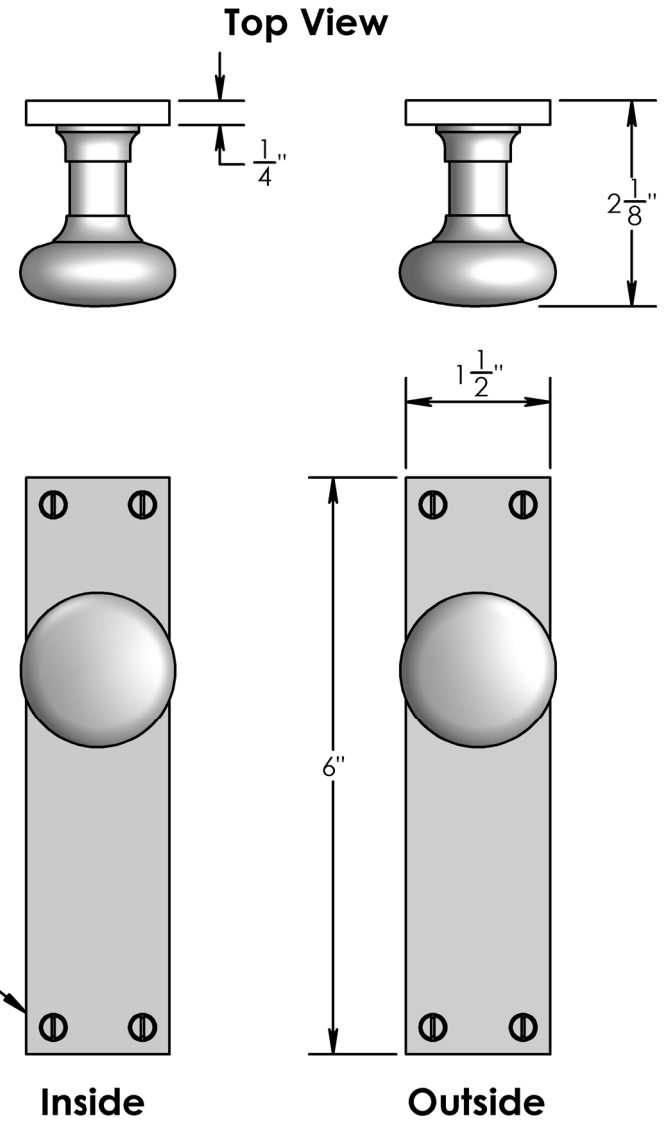

Unless Otherwise Specified:

Dimensions are in inches

All dimensions are from edge, theoretical sharp corner, or hole center.

	NAME	DATE
Drawn:	SKP	1/20/15

Comments:

TITLE: **Mortise Screen Door Latch Set - Thumbturn Privacy Function - 514 Slab Style Escutcheon Plates**

Unless Otherwise Specified:

Dimensions are in inches

All dimensions are from edge, theoretical sharp corner, or hole center.

	NAME	DATE
Drawn:	SKP	1/20/15

Comments:

TITLE: **Mortise Screen Door
Dummy Trim
Knob - Knob
514 Escutcheon**

PART. NO.
20372KKD

Morrise Lock
 1 1/2", 1 3/4", and 2"
 backsets available

Strike

Inside

Outside

Merit Metal Products Inc.
 242 Valley Road
 Warrington, PA 18976
 P 215-343-2500 F 215-343-4839

The information contained in this drawing is the sole intellectual property of Merit Metal Products. Any reproduction in part or as a whole without the written permission of Merit Metal Products is prohibited.

Unless Otherwise Specified:
 Dimensions are in inches
 All dimensions are from edge, theoretical sharp corner, or hole center.

	NAME	DATE
Drawn:	SKP	1/20/15

Comments:

TITLE: **Morrise Screen Door Latch Set - Passage Function - 514 Slab Style Escutcheon Plates**