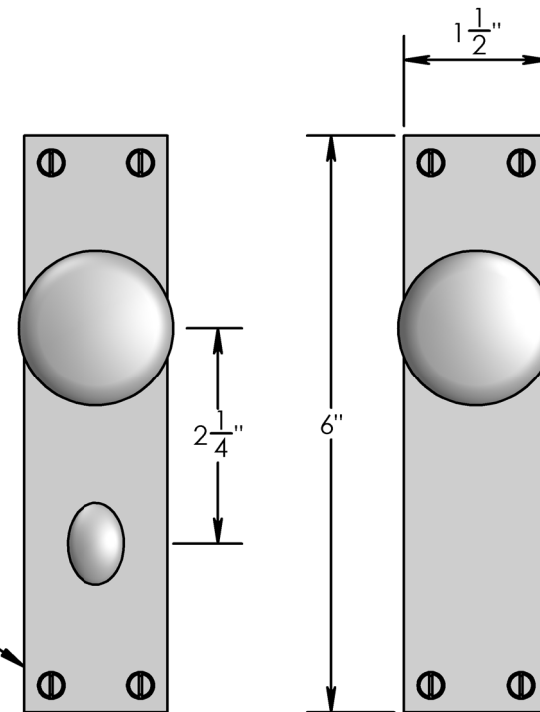

Mortise Lock
 1½", 1¾", and 2"
 backsets available

Strike

#5 Screws

Top View

Inside

Outside

Merit Metal Products Inc.
 242 Valley Road
 Warrington, PA 18976
 P 215-343-2500 F 215-343-4839

The information contained in this drawing is the sole intellectual property of Merit Metal Products. Any reproduction in part or as a whole without the written permission of Merit Metal Products is prohibited.

Unless Otherwise Specified:

Dimensions are in inches

All dimensions are from edge, theoretical sharp corner, or hole center.

	NAME	DATE
Drawn:	SKP	1/20/15

Comments:

TITLE: **Mortise Screen Door Latch Set - Thumbturn Privacy Function - 514 Slab Style Escutcheon Plates**

Unless Otherwise Specified:

Dimensions are in inches

All dimensions are from edge, theoretical sharp corner, or hole center.

	NAME	DATE
Drawn:	SKP	1/20/15

Comments:

TITLE: **Mortise Screen Door
Dummy Trim
Knob - Knob
514 Escutcheon**

Unless Otherwise Specified:
 Dimensions are in inches
 All dimensions are from edge, theoretical sharp corner, or hole center.

	NAME	DATE
Drawn:	SKP	1/20/15

Comments:

TITLE: **Morrise Screen Door Latch Set - Passage Function - 514 Slab Style Escutcheon Plates**