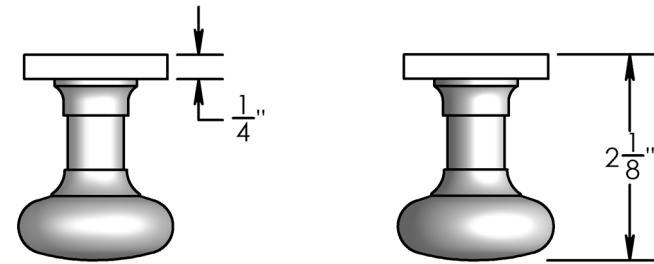

#5 Screws

Top View