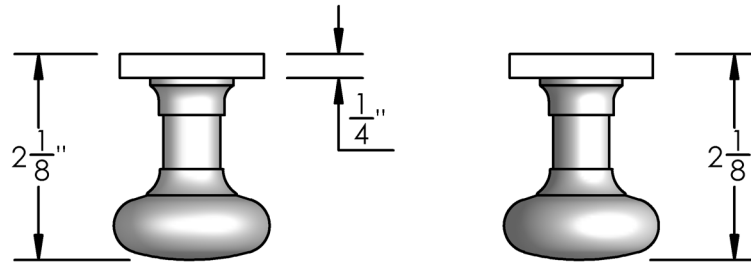

Top View

#5 Screws

Inside

Outside