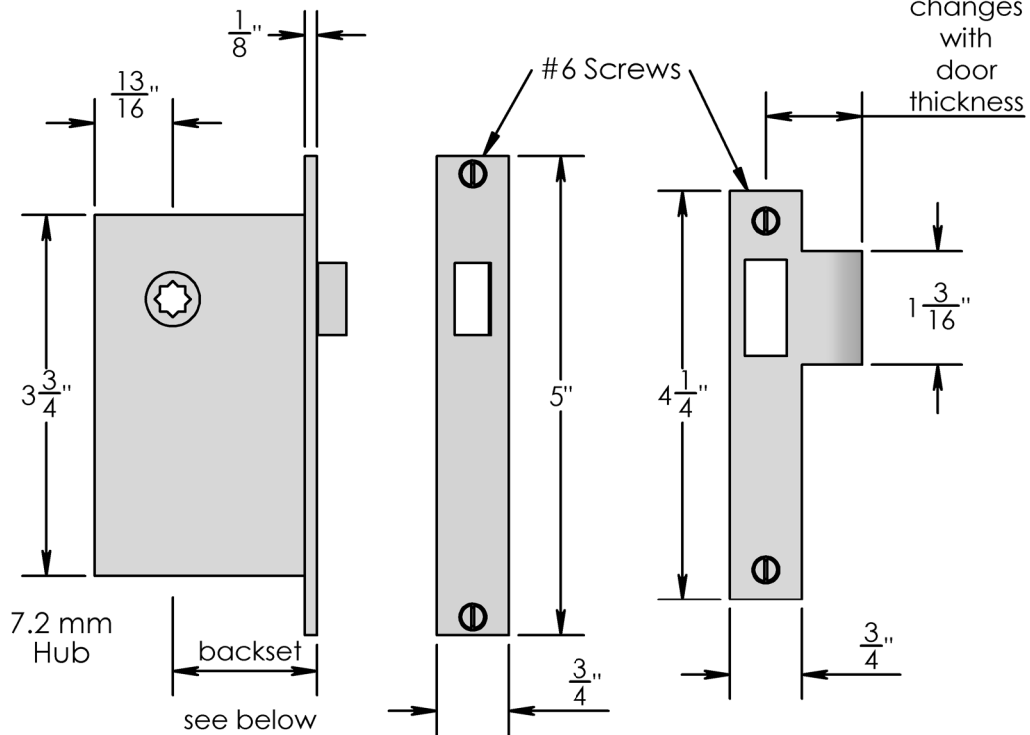

Unless Otherwise Specified:

Dimensions are in inches

All dimensions are from edge, theoretical sharp corner, or hole center.

	NAME	DATE
Drawn:	SKP	1/20/15

Comments:

TITLE: **Mortise Screen Door
Dummy Trim
Knob - Knob
514 Escutcheon**

PART. NO.
20372KKD

Morrise Lock
 1 1/2", 1 3/4", and 2"
 backsets available

Strike

Inside

Outside

Merit Metal Products Inc.
 242 Valley Road
 Warrington, PA 18976
 P 215-343-2500 F 215-343-4839

The information contained in this drawing is the sole intellectual property of Merit Metal Products. Any reproduction in part or as a whole without the written permission of Merit Metal Products is prohibited.

Unless Otherwise Specified:
 Dimensions are in inches
 All dimensions are from edge, theoretical sharp corner, or hole center.

	NAME	DATE
Drawn:	SKP	1/20/15

Comments:

TITLE: **Morrise Screen Door Latch Set - Passage Function - 514 Slab Style Escutcheon Plates**