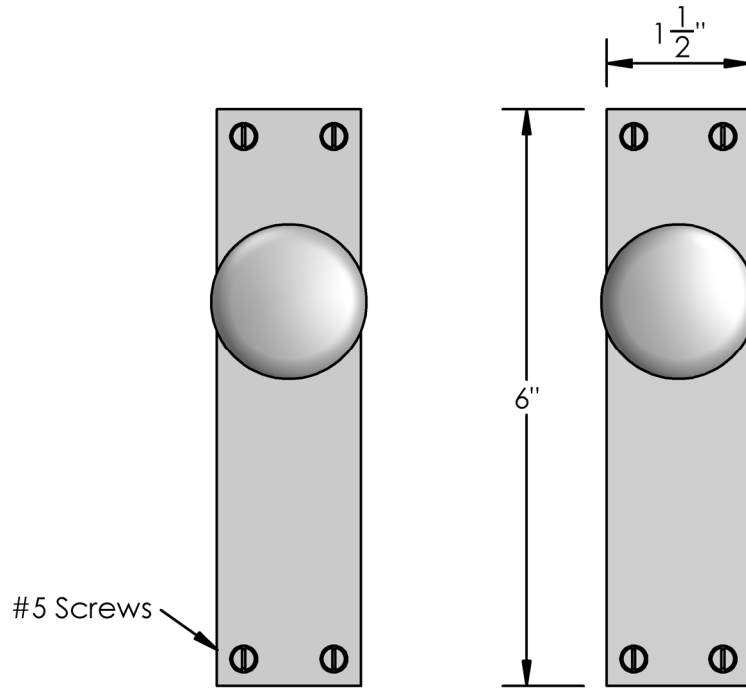

Top View

#5 Screws

Inside

Outside