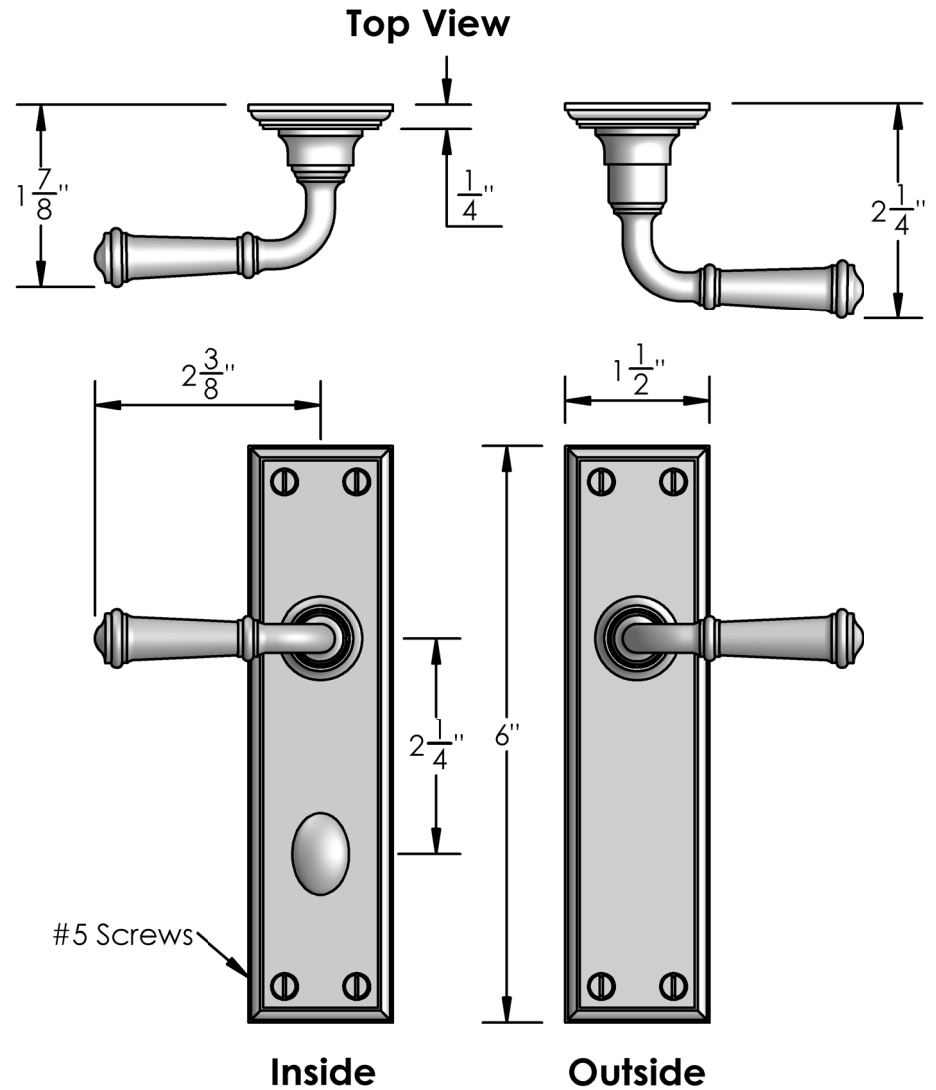

Inside

Outside