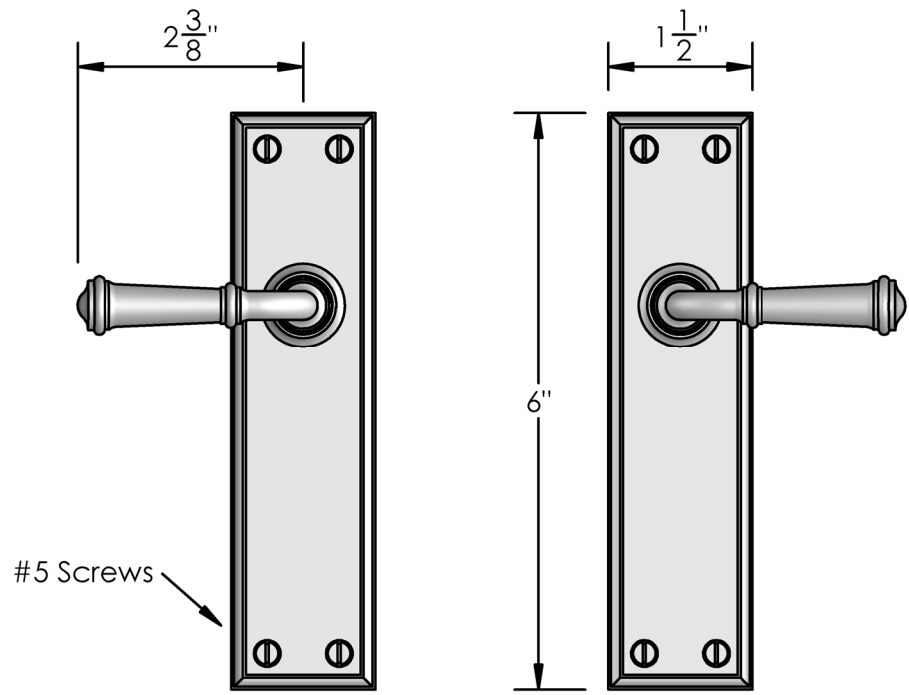

Unless Otherwise Specified:

Dimensions are in inches

All dimensions are from edge, theoretical sharp corner, or hole center.

	NAME	DATE
Drawn:	JHR	1/20/15

Comments:

Must specify handing of outside lever when ordering

TITLE: **Mortise Screen Door Latch Set - Thumbturn Privacy Function - Rectangular 510 Style Escutcheon Plates**

PART. NO.

20369LL

Top View

Inside

Outside

MERIT
EST. 1876
Merit Metal Products Inc.
242 Valley Road
Warrington, PA 18976
P 215-343-2500 F 215-343-4839

Unless Otherwise Specified:

Dimensions are in inches

All dimensions are from edge, theoretical sharp corner, or hole center.

	NAME	DATE
Drawn:	SKP	1/20/15

Comments:

Must specify handing of outside lever when ordering