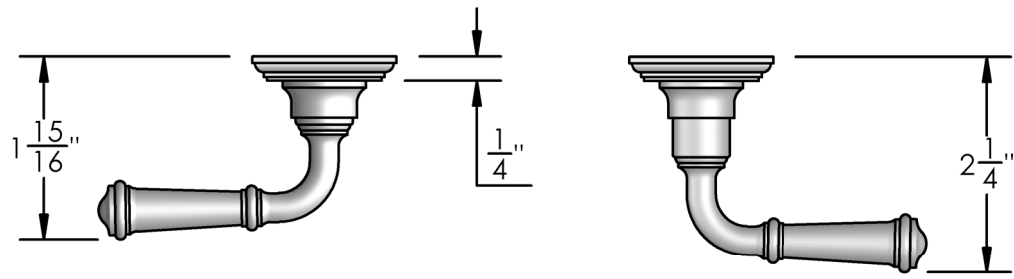

Unless Otherwise Specified:

Dimensions are in inches

All dimensions are from edge, theoretical sharp corner, or hole center.

	NAME	DATE
Drawn:	JHR	1/20/15

Comments:

Must specify handing of outside lever when ordering

TITLE: **Mortise Screen Door Latch Set - Thumbturn Privacy Function - Rectangular 510 Style Escutcheon Plates**

PART. NO.

20369LL

Top View

Inside

Outside

MERIT
EST. 1876
Merit Metal Products Inc.
242 Valley Road
Warrington, PA 18976
P 215-343-2500 F 215-343-4839

Unless Otherwise Specified:

Dimensions are in inches

All dimensions are from edge, theoretical sharp corner, or hole center.

	NAME	DATE
Drawn:	SKP	1/20/15

Comments:

Must specify handing of outside lever when ordering