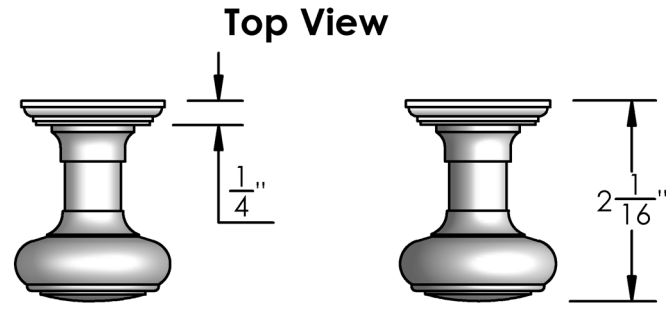

Inside

Outside