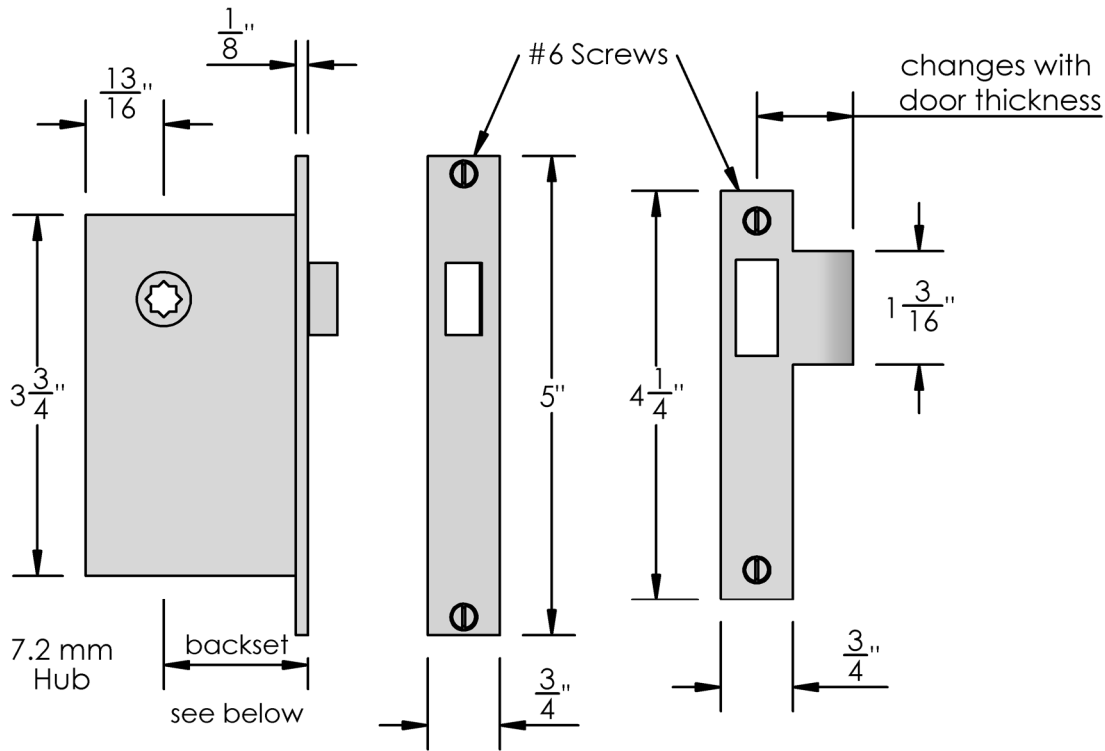

Mortise Lock
1½", 1¾", and 2"
backsets available

Strike