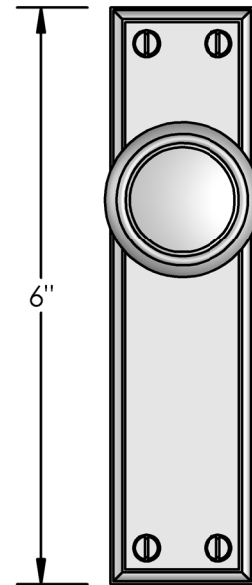

Top View

#5 Screws

Outside

Merit Metal Products Inc.
242 Valley Road
Warrington, PA 18976
P 215-343-2500 F 215-343-4839

The information contained in this drawing is the sole intellectual property of Merit Metal Products. Any reproduction in part or as a whole without the written permission of Merit Metal Products is prohibited.

Unless Otherwise Specified:

Dimensions are in inches

All dimensions are from edge, theoretical sharp corner, or hole center.

	NAME	DATE
Drawn:	JHR	1/20/15

Comments:

TITLE: **Mortise Screen Door
Dummy Trim
Knob - Knob
510 Escutcheon**

PART. NO.
20369KKD