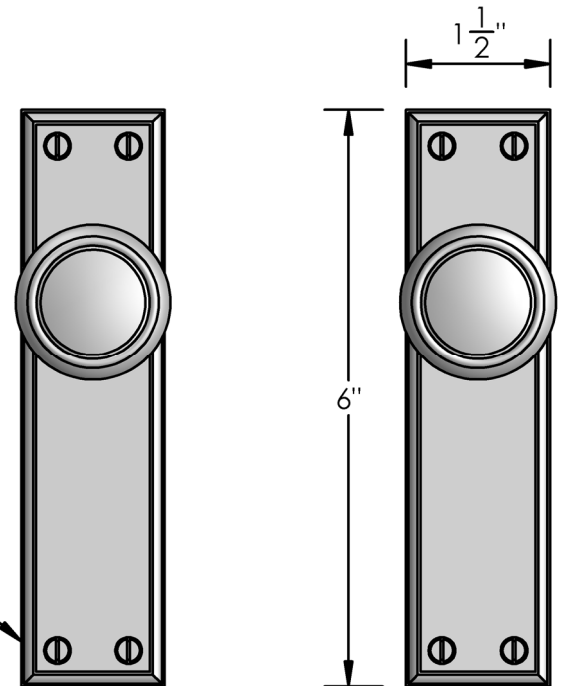

Inside

Outside