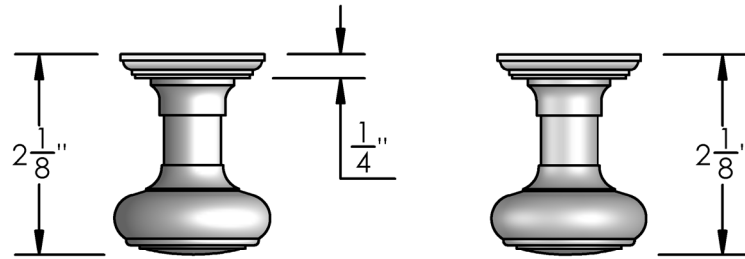

Top View

#5 Screws

Inside