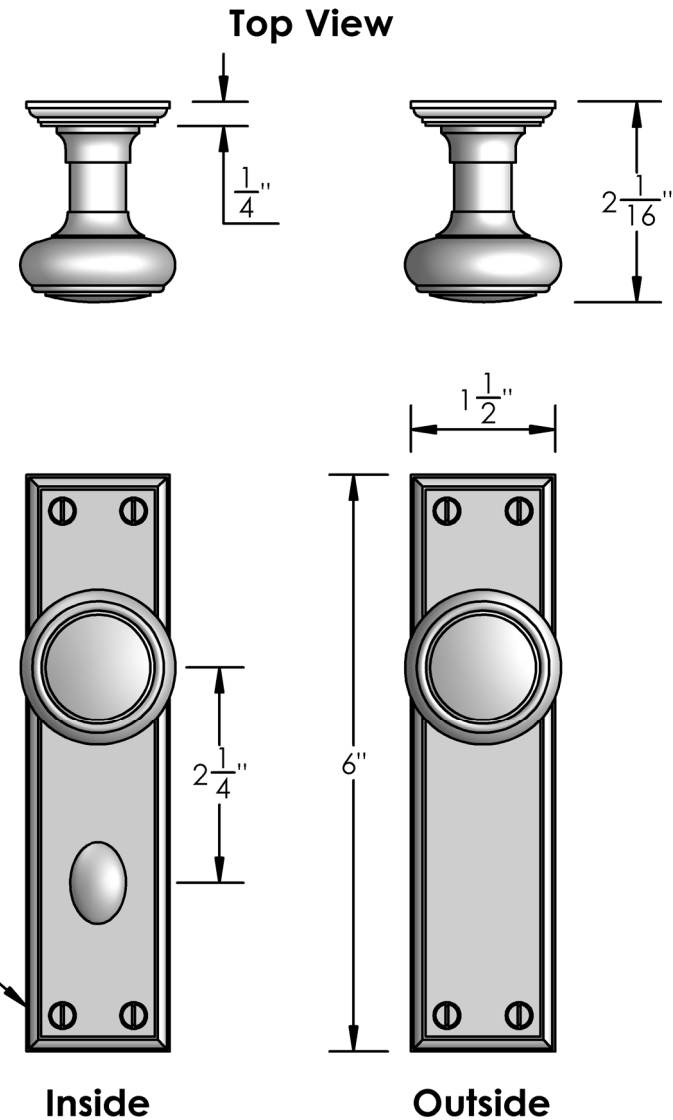

**Mortise Lock**  
 1 1/2", 1 3/4", and 2"  
 backsets available

**Strike**

**Inside**

**Outside**

Merit Metal Products Inc.  
 242 Valley Road  
 Warrington, PA 18976  
 P 215-343-2500 F 215-343-4839

The information contained in this drawing is the sole intellectual property of Merit Metal Products. Any reproduction in part or as a whole without the written permission of Merit Metal Products is prohibited.

Unless Otherwise Specified:  
 Dimensions are in inches  
 All dimensions are from edge, theoretical sharp corner, or hole center.

	NAME	DATE
Drawn:	JHR	1/20/15
Comments:		

TITLE:	<b>Mortise Screen Door Latch Set - Thumbturn Privacy Function - Rectangular 510 Style Escutcheon Plates</b>
PART. NO.	<b>20369KK</b>

Unless Otherwise Specified:

Dimensions are in inches

All dimensions are from edge, theoretical sharp corner, or hole center.

	NAME	DATE
Drawn:	JHR	1/20/15

Comments:

TITLE: **Mortise Screen Door  
Dummy Trim  
Knob - Knob  
510 Escutcheon**

Unless Otherwise Specified:

Dimensions are in inches

All dimensions are from edge, theoretical sharp corner, or hole center.

	NAME	DATE
Drawn:	SKP	1/20/15
Comments:		

TITLE: **Mortise Screen Door Latch Set - Passage Function - Rectangular 510 Style Escutcheon Plates**