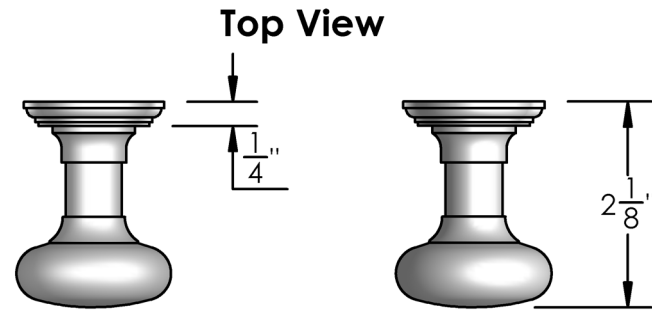

changes with door thickness

Top View

#5 Screws

Merit Metal Products Inc.
242 Valley Road
Warrington, PA 18976
P 215-343-2500 F 215-343-4839

The information contained in this drawing is the sole intellectual property of Merit Metal Products. Any reproduction in part or as a whole without the written permission of Merit Metal Products is prohibited.

Unless Otherwise Specified:

Dimensions are in inches

All dimensions are from edge, theoretical sharp corner, or hole center.

	NAME	DATE
Drawn:	JHR	1/20/15

Comments:

TITLE: **Mortise Screen Door Latch Set - Thumbturn Privacy Function - Scalloped 511 Style Escutcheon Plates**

PART. NO.

20361KK