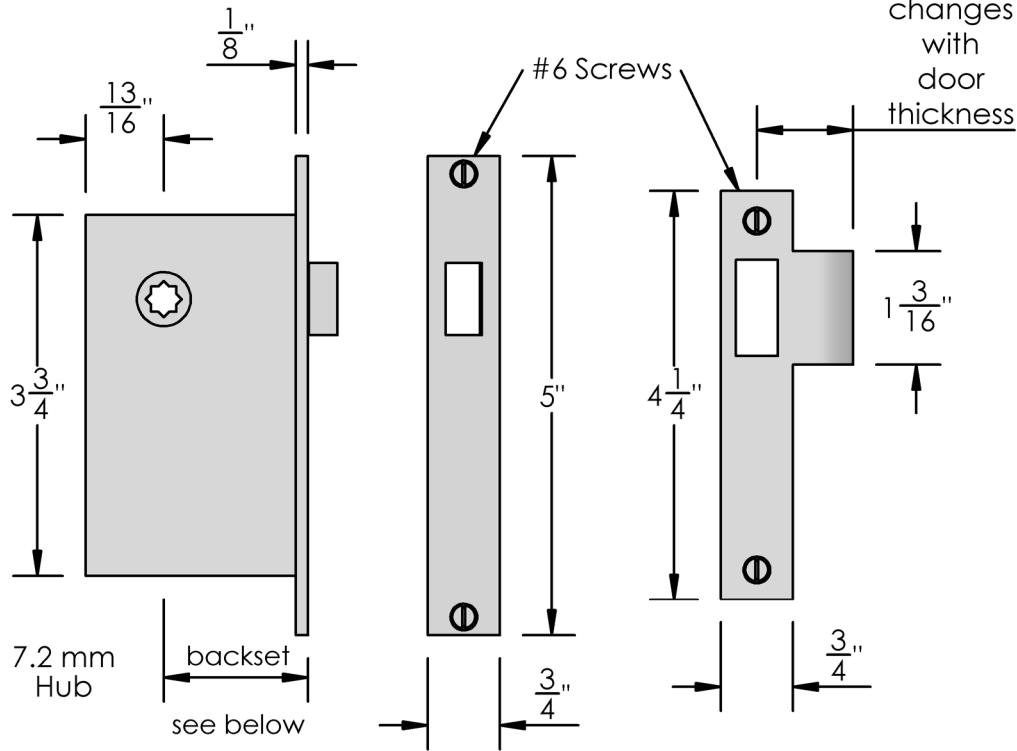

#5 Screws

Mortise Lock
1½", 1¾", and 2"
backsets available

Strike