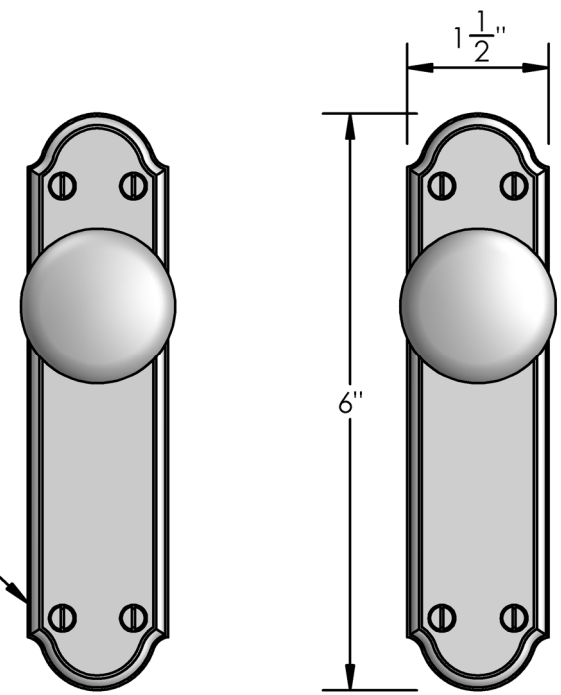

Unless Otherwise Specified:

Dimensions are in inches

All dimensions are from edge, theoretical sharp corner, or hole center.

	NAME	DATE
Drawn:	JHR	1/20/15

Comments:

TITLE: **Mortise Screen Door Latch Set - Thumbturn Privacy Function - Scalloped 511 Style Escutcheon Plates**

Unless Otherwise Specified:
Dimensions are in inches
All dimensions are from edge, theoretical sharp corner, or hole center.

	NAME	DATE
Drawn:	JHR	1/20/15

Comments:

TITLE: **Mortise Screen Door
Dummy Trim
Knob - Knob
511 Escutcheon**

PART. NO.
20361KKD

Mortise Lock
 1½", 1¾", and 2"
 backsets available

Strike

Top View

Inside

Outside

#5 Screws

MERIT
 EST. 1876
 Merit Metal Products Inc.
 242 Valley Road
 Warrington, PA 18976
 P 215-343-2500 F 215-343-4839

Unless Otherwise Specified:
 Dimensions are in inches
 All dimensions are from edge, theoretical sharp corner, or hole center.

	NAME	DATE
Drawn:	SKP	1/20/15
Comments:		

TITLE: Mortise Screen Door Latch Set - Passage Function - Scalloped 511 Style Escutcheon Plates
PART. NO. 20361KKP