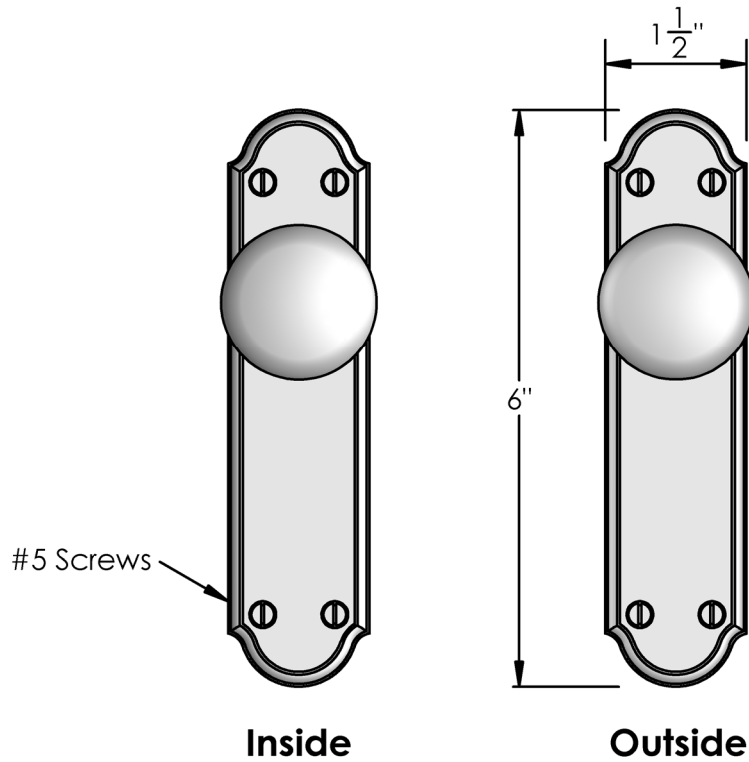

Top View

Merit Metal Products Inc.
242 Valley Road
Warrington, PA 18976
P 215-343-2500 F 215-343-4839

The information contained in this drawing is the sole intellectual property of Merit Metal Products. Any reproduction in part or as a whole without the written permission of Merit Metal Products is prohibited.

Unless Otherwise Specified:
Dimensions are in inches
All dimensions are from edge, theoretical sharp corner, or hole center.

	NAME	DATE
Drawn:	JHR	1/20/15

Comments:

TITLE: **Mortise Screen Door
Dummy Trim
Knob - Knob
511 Escutcheon**

PART. NO.
20361KKD