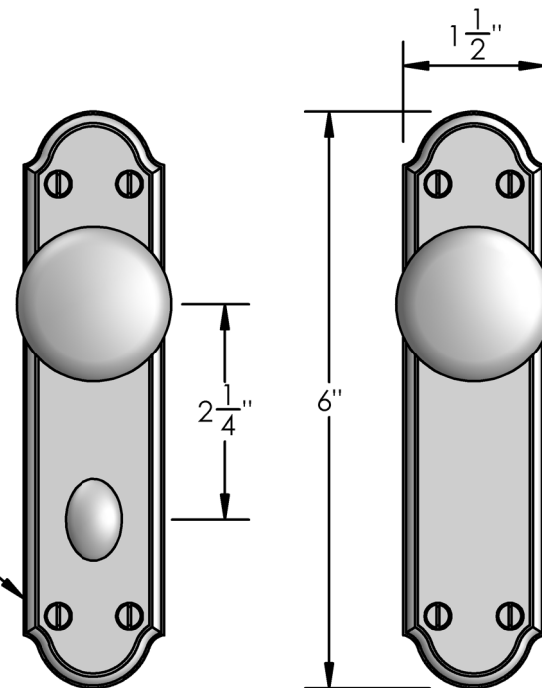

Mortise Lock
 1½", 1¾", and 2"
 backsets available

Strike

changes with door thickness

Top View

Inside

Outside

#5 Screws

Merit Metal Products Inc.
 242 Valley Road
 Warrington, PA 18976
 P 215-343-2500 F 215-343-4839

Unless Otherwise Specified:

Dimensions are in inches

All dimensions are from edge, theoretical sharp corner, or hole center.

	NAME	DATE
Drawn:	JHR	1/20/15

Comments:

TITLE: **Mortise Screen Door Latch Set - Thumbturn Privacy Function - Scalloped 511 Style Escutcheon Plates**

Unless Otherwise Specified:
Dimensions are in inches
All dimensions are from edge, theoretical sharp corner, or hole center.

	NAME	DATE
Drawn:	JHR	1/20/15

Comments:

TITLE: **Mortise Screen Door
Dummy Trim
Knob - Knob
511 Escutcheon**

Unless Otherwise Specified:
 Dimensions are in inches
 All dimensions are from edge, theoretical sharp corner, or hole center.

	NAME	DATE
Drawn:	SKP	1/20/15
Comments:		

TITLE: Mortise Screen Door Latch Set - Passage Function - Scalloped 511 Style Escutcheon Plates
PART. NO. 20361KKP