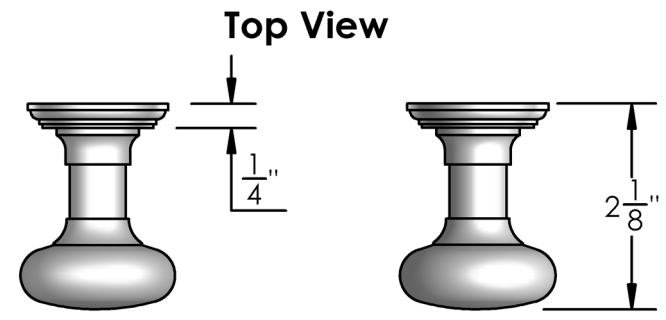

Top View

MERIT
EST. 1876
Merit Metal Products Inc.
242 Valley Road
Warrington, PA 18976
P 215-343-2500 F 215-343-4839

The information contained in this drawing is the sole intellectual property of Merit Metal Products. Any reproduction in part or as a whole without the written permission of Merit Metal Products is prohibited.

Unless Otherwise Specified:
Dimensions are in inches
All dimensions are from edge, theoretical sharp corner, or hole center.

	NAME	DATE
Drawn:	SKP	1/20/15
Comments:		

TITLE: Mortise Screen Door Latch Set - Passage Function - Scalloped 511 Style Escutcheon Plates
PART. NO. 20361KKP