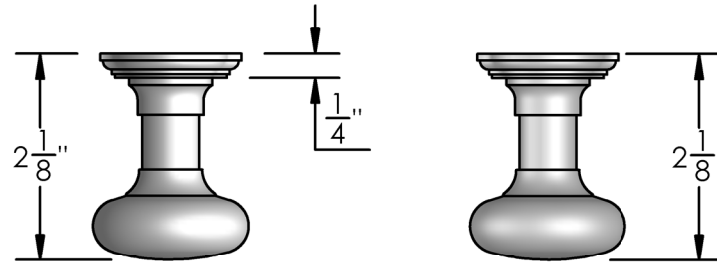

Top View

Merit Metal Products Inc.
242 Valley Road
Warrington, PA 18976
P 215-343-2500 F 215-343-4839

The information contained in this drawing is the sole intellectual property of Merit Metal Products. Any reproduction in part or as a whole without the written permission of Merit Metal Products is prohibited.

Unless Otherwise Specified:
Dimensions are in inches
All dimensions are from edge, theoretical sharp corner, or hole center.

	NAME	DATE
Drawn:	JHR	1/20/15

Comments:

TITLE: **Mortise Screen Door
Dummy Trim
Knob - Knob
511 Escutcheon**

PART. NO.
20361KKD