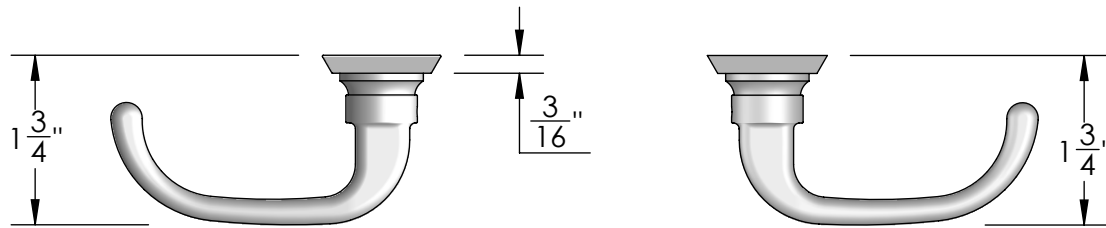

Top View

Inside

Outside