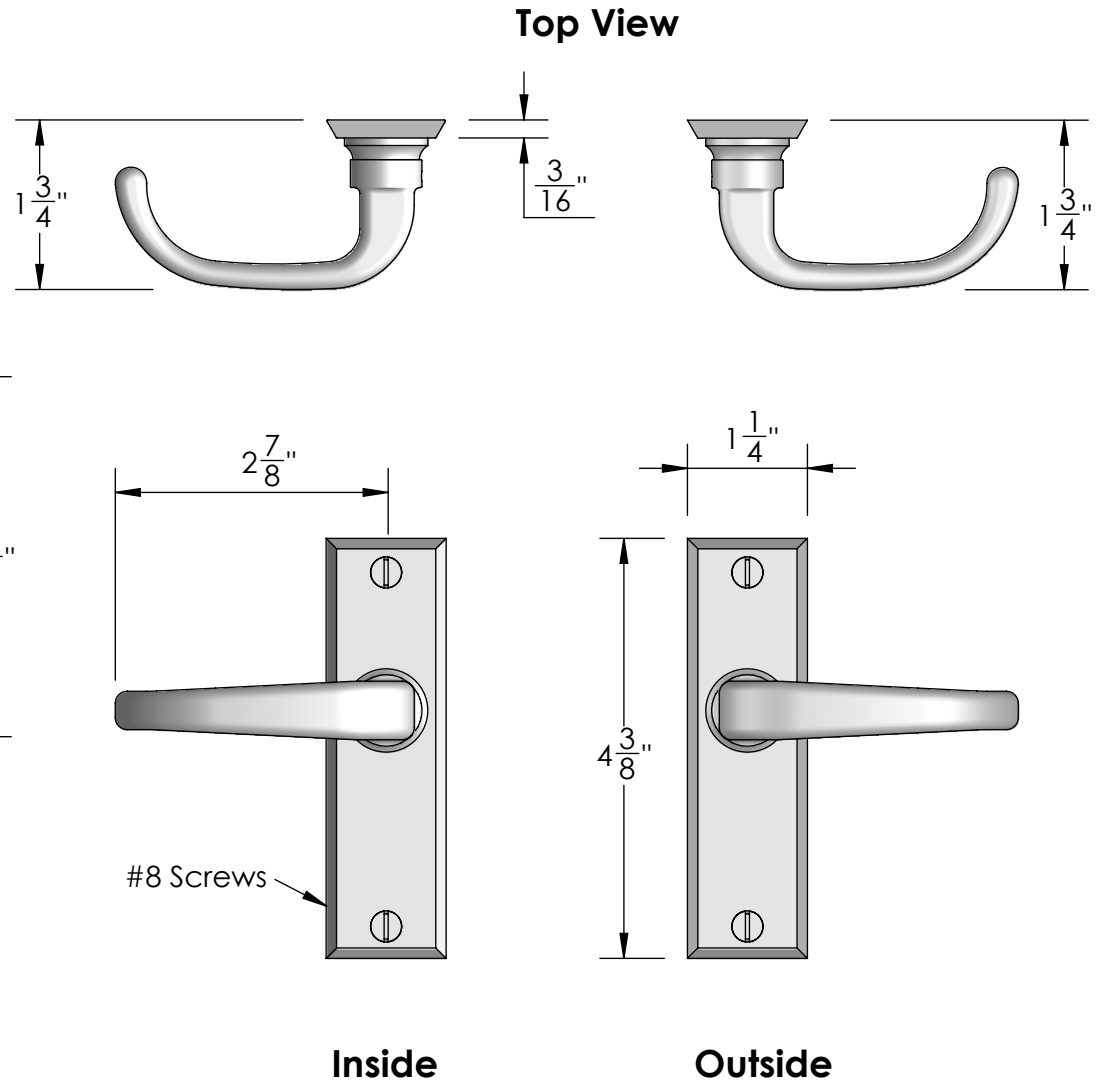

MERIT

EST. 1876

Merit Metal Products Inc.
242 Valley Road
Warrington, PA 18976
P 215-343-2500 F 215-343-4839

The information contained in this drawing is the sole intellectual property of Merit Metal Products. Any reproduction in part or as a whole without the written permission of Merit Metal Products is prohibited.

Unless Otherwise Specified:

Dimensions are in inches

All dimensions are from edge, theoretical sharp corner, or hole center.

	NAME	DATE
Drawn:	SKP	1/20/15

Comments:

TITLE: **Mortise Screen Door Passage Latch Set Lever - Lever**

PART. NO.

20357P