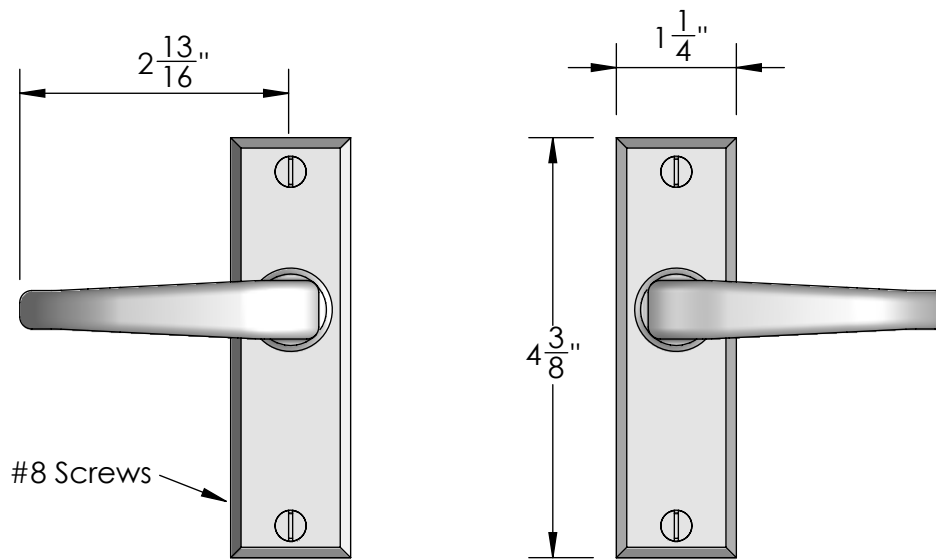

Top View

Inside

Outside