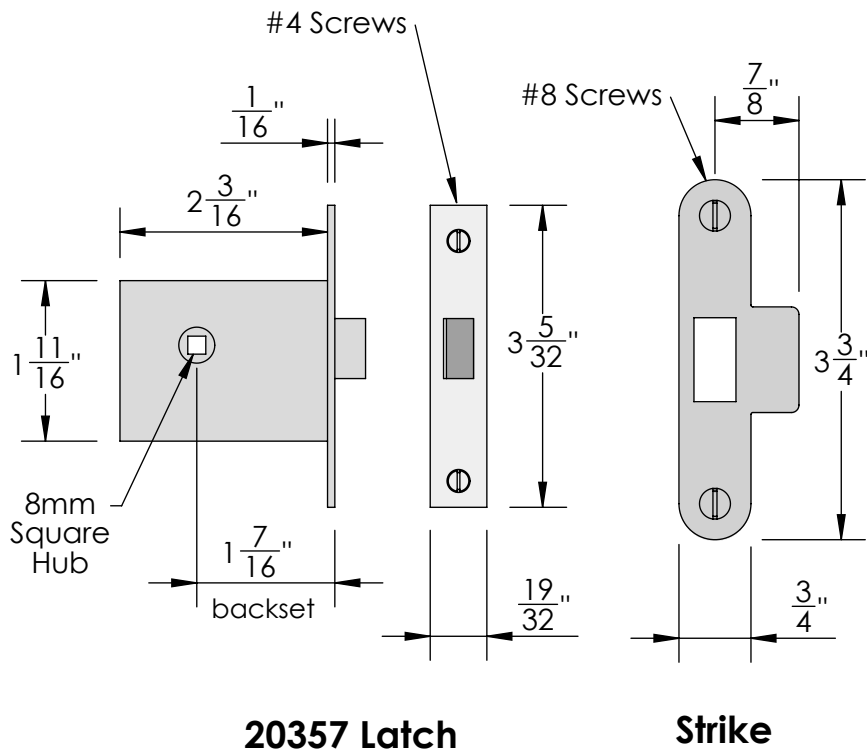

MERIT

EST. 1876

Merit Metal Products Inc.
242 Valley Road
Warrington, PA 18976
P 215-343-2500 F 215-343-4839

The information contained in this drawing is the sole intellectual property of Merit Metal Products. Any reproduction in part or as a whole without the written permission of Merit Metal Products is prohibited.

Unless Otherwise Specified:

Dimensions are in inches

All dimensions are from edge, theoretical sharp corner, or hole center.

	NAME	DATE
Drawn:	SKP	1/20/15

Comments:

TITLE: **Mortise Screen Door Passage Latch Set Lever - Lever**

PART. NO.

20357P