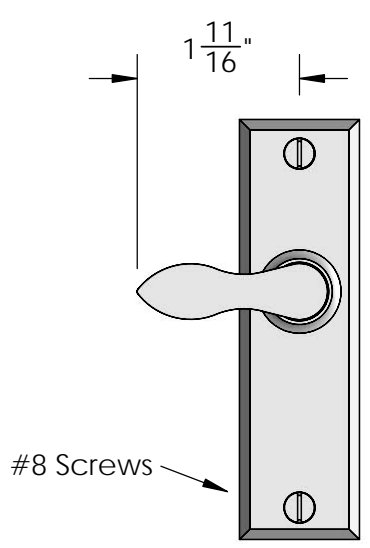

Unless Otherwise Specified:  
 Dimensions are in inches  
 All dimensions are from edge, theoretical sharp corner, or hole center.

	NAME	DATE
Drawn:	JHR	1/20/15

Comments:  
 Must specify handing of outside lever when ordering

TITLE: **Mortise Screen Door Latch Set - Privacy Function - Rectangular Beveled Style Escutcheon Plates**

PART. NO.  
**20356LL**

Top View

Inside

Outside

**MERIT**  
EST. 1876  
Merit Metal Products Inc.  
242 Valley Road  
Warrington, PA 18976  
P 215-343-2500 F 215-343-4839

Unless Otherwise Specified:  
Dimensions are in inches  
All dimensions are from edge, theoretical sharp corner, or hole center.

	NAME	DATE
Drawn:	SKP	1/20/15

Comments:  
Must specify handing of outside lever when ordering