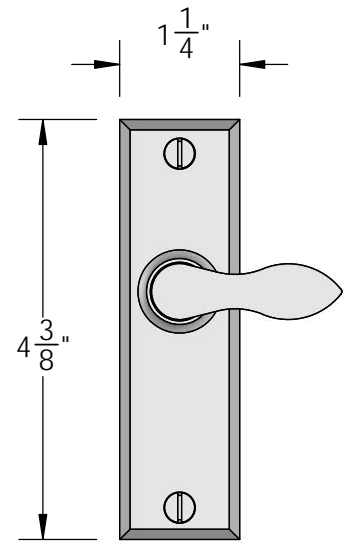

Unless Otherwise Specified:  
 Dimensions are in inches  
 All dimensions are from edge, theoretical sharp corner, or hole center.

	NAME	DATE
Drawn:	JHR	1/20/15

Comments:  
 Must specify handing of outside lever when ordering

TITLE: **Mortise Screen Door Latch Set - Privacy Function - Rectangular Beveled Style Escutcheon Plates**

PART. NO.  
**20356LL**

Top View

Inside

Outside

**MERIT**  
EST. 1876  
Merit Metal Products Inc.  
242 Valley Road  
Warrington, PA 18976  
P 215-343-2500 F 215-343-4839

Unless Otherwise Specified:  
Dimensions are in inches  
All dimensions are from edge, theoretical sharp corner, or hole center.

	NAME	DATE
Drawn:	SKP	1/20/15

Comments:  
Must specify handing of outside lever when ordering