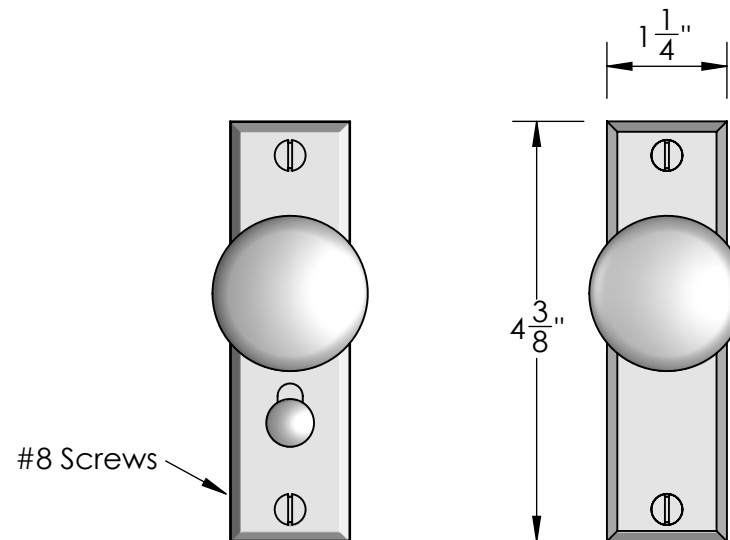

Inside

Outside