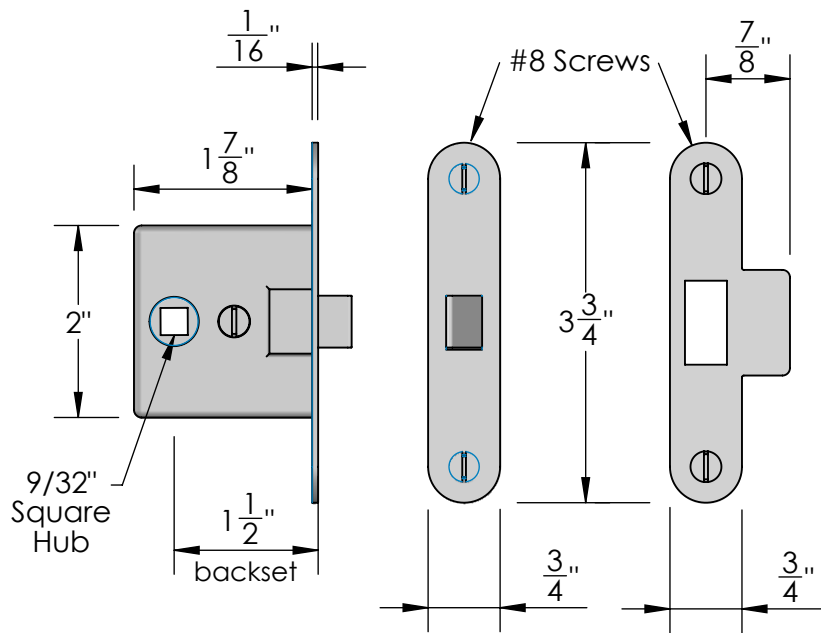

20356 Latch

Strike