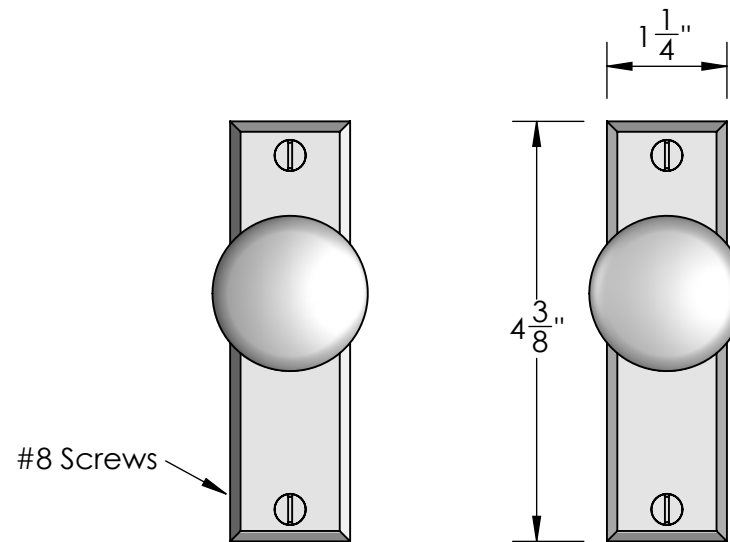

Top View

Inside

Outside