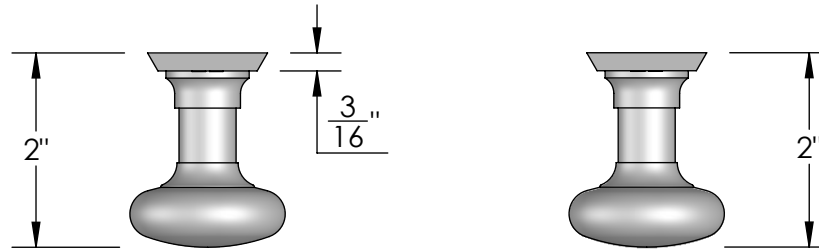

Top View

Inside

Outside