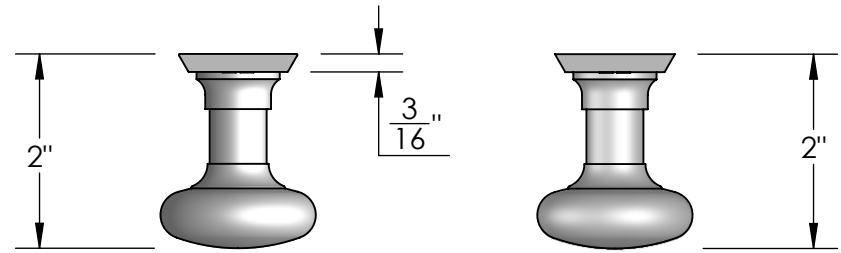

Top View

Inside

Outside