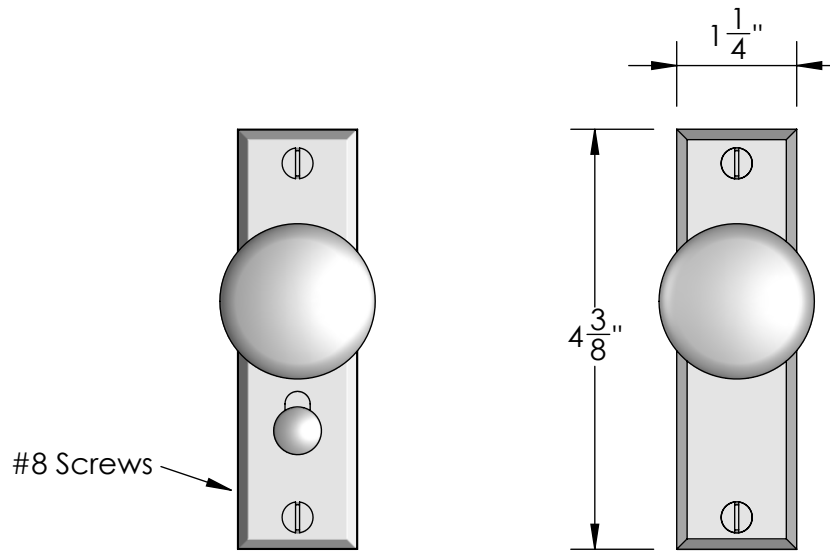

Top View

Inside

Outside