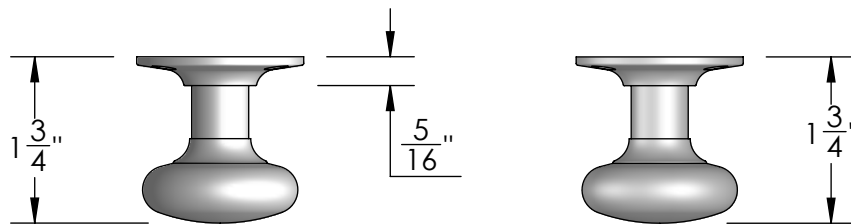

Top View

#5 Screws

Inside

Outside

Merit Metal Products Inc.
242 Valley Road
Warrington, PA 18976
P 215-343-2500 F 215-343-4839

The information contained in this drawing is the sole intellectual property of Merit Metal Products. Any reproduction in part or as a whole without the written permission of Merit Metal Products is prohibited.

Unless Otherwise Specified:

Dimensions are in inches

All dimensions are from edge, theoretical sharp corner, or hole center.

	NAME	DATE
Drawn:	JHR	1/20/15

Comments:

TITLE: **Mortise Screen Door Dummy Trim Knob - Knob**

PART. NO. **20355KKD**