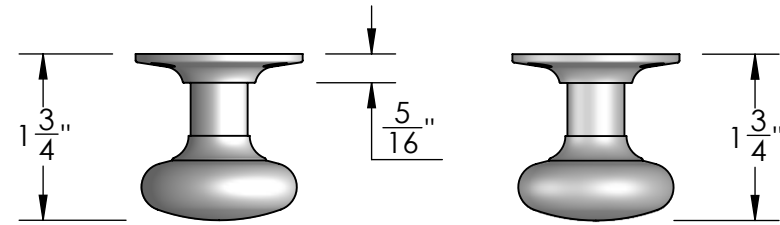

Top View

Inside

Outside