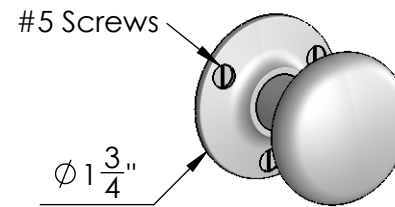

Top View

Inside