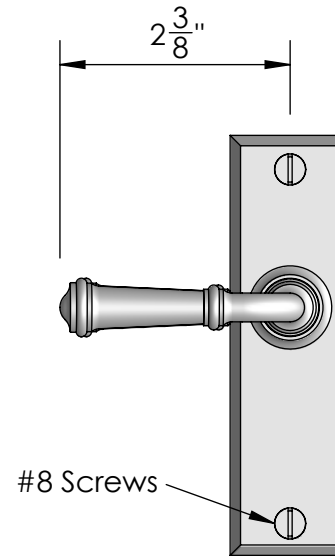

Unless Otherwise Specified:

Dimensions are in inches

All dimensions are from edge, theoretical sharp corner, or hole center.

	NAME	DATE
Drawn:	JHR	1/20/15

Comments:
Must specify handing of outside lever when ordering

TITLE: **Mortise Screen Door Dummy Trim Lever - Lever**

PART. NO. **20354LLD**

20356 Latch

Strike

Top View

Inside

Outside

Merit Metal Products Inc.
242 Valley Road
Warrington, PA 18976
P 215-343-2500 F 215-343-4839

Unless Otherwise Specified:

Dimensions are in inches

All dimensions are from edge, theoretical sharp corner, or hole center.

	NAME	DATE
Drawn:	SKP	1/20/15

Comments:
Must specify handing of outside lever when ordering