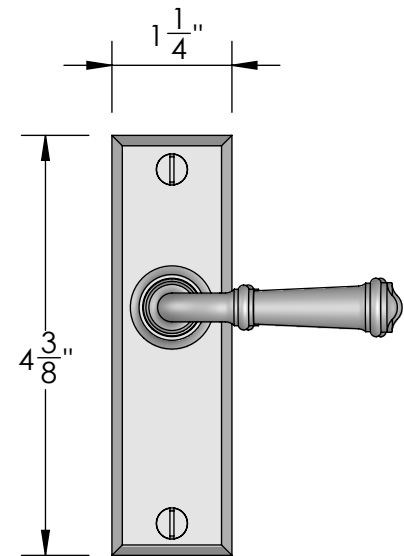

Unless Otherwise Specified:

Dimensions are in inches

All dimensions are from edge, theoretical sharp corner, or hole center.

	NAME	DATE
Drawn:	JHR	1/20/15

Comments:
Must specify handing of outside lever when ordering

TITLE: **Mortise Screen Door Dummy Trim Lever - Lever**

PART. NO. **20354LLD**

20356 Latch

Strike

Top View

Inside

Outside

Merit Metal Products Inc.
242 Valley Road
Warrington, PA 18976
P 215-343-2500 F 215-343-4839

Unless Otherwise Specified:

Dimensions are in inches

All dimensions are from edge, theoretical sharp corner, or hole center.

	NAME	DATE
Drawn:	SKP	1/20/15

Comments:
Must specify handing of outside lever when ordering