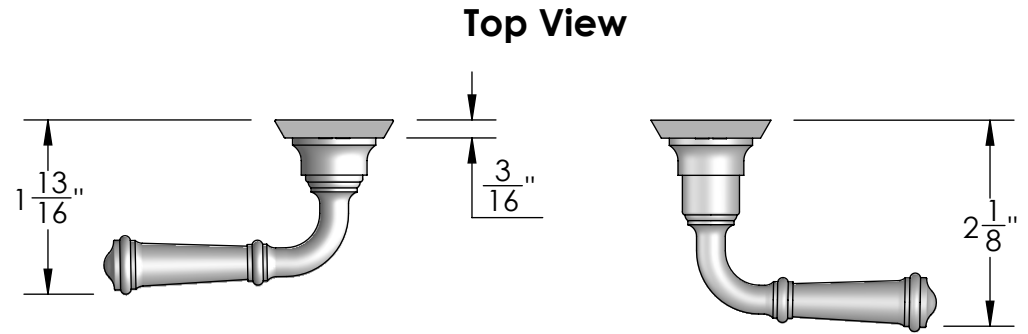

20356 Latch

Strike

Top View

Inside

Outside

Merit Metal Products Inc.
242 Valley Road
Warrington, PA 18976
P 215-343-2500 F 215-343-4839

The information contained in this drawing is the sole intellectual property of Merit Metal Products. Any reproduction in part or as a whole without the written permission of Merit Metal Products is prohibited.

Unless Otherwise Specified:

Dimensions are in inches

All dimensions are from edge, theoretical sharp corner, or hole center.

	NAME	DATE
Drawn:	JHR	1/20/15

Comments:
Must specify handing of outside lever when ordering

Unless Otherwise Specified:

Dimensions are in inches

All dimensions are from edge, theoretical sharp corner, or hole center.

	NAME	DATE
Drawn:	SKP	1/20/15

Comments:
Must specify handing of outside lever when ordering