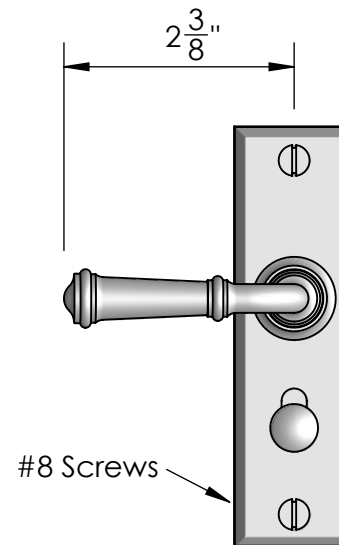

Inside

Outside

Merit Metal Products Inc.
242 Valley Road
Warrington, PA 18976
P 215-343-2500 F 215-343-4839

The information contained in this drawing is the sole intellectual property of Merit Metal Products. Any reproduction in part or as a whole without the written permission of Merit Metal Products is prohibited.

Unless Otherwise Specified:

Dimensions are in inches

All dimensions are from edge, theoretical sharp corner, or hole center.

	NAME	DATE
Drawn:	JHR	1/20/15

Comments:

TITLE: **Mortise Screen Door Privacy Latch Set Lever - Knob**

PART. NO. **20354LK**