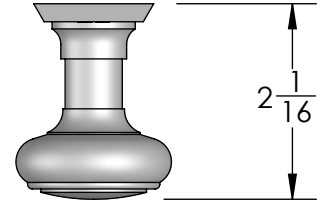

Top View

Inside

Outside