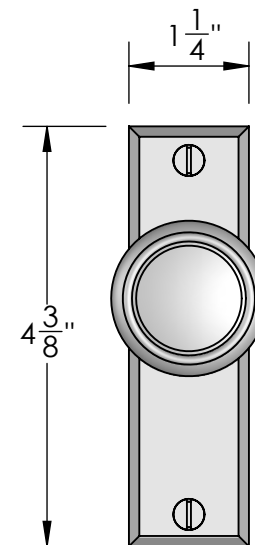

Unless Otherwise Specified:

Dimensions are in inches

All dimensions are from edge, theoretical sharp corner, or hole center.

	NAME	DATE
Drawn:	JHR	1/20/15

Comments:

TITLE: **Mortise Screen Door Privacy Latch Set Lever - Knob**

Unless Otherwise Specified:
Dimensions are in inches
All dimensions are from edge, theoretical sharp corner, or hole center.

	NAME	DATE
Drawn:	JHR	1/20/15

Comments:

TITLE: **Mortise Screen Door Dummy Trim Lever - Knob**

PART. NO. **20354LKD**

20356 Latch

Strike

Top View

Inside

Outside

Merit Metal Products Inc.
242 Valley Road
Warrington, PA 18976
P 215-343-2500 F 215-343-4839

The information contained in this drawing is the sole intellectual property of Merit Metal Products. Any reproduction in part or as a whole without the written permission of Merit Metal Products is prohibited.

Unless Otherwise Specified:

Dimensions are in inches

All dimensions are from edge, theoretical sharp corner, or hole center.

	NAME	DATE
Drawn:	SKP	1/20/15

Comments:

TITLE: **Mortise Screen Door Passage Latch Set Lever - Knob**