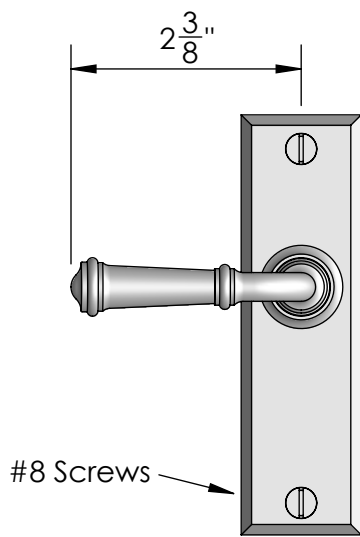

Top View

Inside

Outside