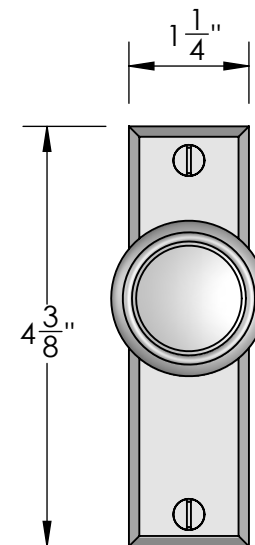

Inside

Outside

Merit Metal Products Inc.
242 Valley Road
Warrington, PA 18976
P 215-343-2500 F 215-343-4839

The information contained in this drawing is the sole intellectual property of Merit Metal Products. Any reproduction in part or as a whole without the written permission of Merit Metal Products is prohibited.

Unless Otherwise Specified:

Dimensions are in inches

All dimensions are from edge, theoretical sharp corner, or hole center.

	NAME	DATE
Drawn:	JHR	1/20/15

Comments:

TITLE: **Mortise Screen Door Privacy Latch Set Lever - Knob**

PART. NO. **20354LK**