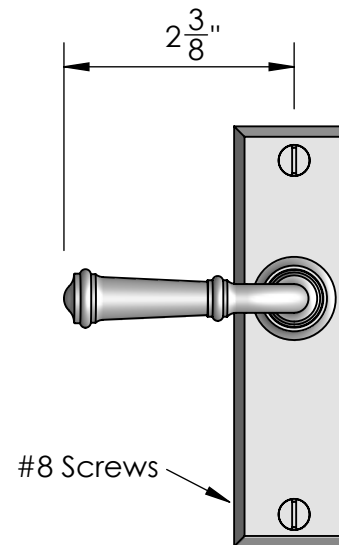

Unless Otherwise Specified:

Dimensions are in inches

All dimensions are from edge, theoretical sharp corner, or hole center.

	NAME	DATE
Drawn:	JHR	1/20/15

Comments:

TITLE: **Mortise Screen Door Privacy Latch Set Lever - Knob**

Unless Otherwise Specified:
Dimensions are in inches
All dimensions are from edge, theoretical sharp corner, or hole center.

	NAME	DATE
Drawn:	JHR	1/20/15

Comments:

TITLE: **Mortise Screen Door Dummy Trim Lever - Knob**

PART. NO. **20354LKD**

20356 Latch

Strike

Top View

Inside

Outside

Merit Metal Products Inc.
242 Valley Road
Warrington, PA 18976
P 215-343-2500 F 215-343-4839

The information contained in this drawing is the sole intellectual property of Merit Metal Products. Any reproduction in part or as a whole without the written permission of Merit Metal Products is prohibited.

Unless Otherwise Specified:

Dimensions are in inches

All dimensions are from edge, theoretical sharp corner, or hole center.

	NAME	DATE
Drawn:	SKP	1/20/15

Comments:

TITLE: **Mortise Screen Door Passage Latch Set Lever - Knob**