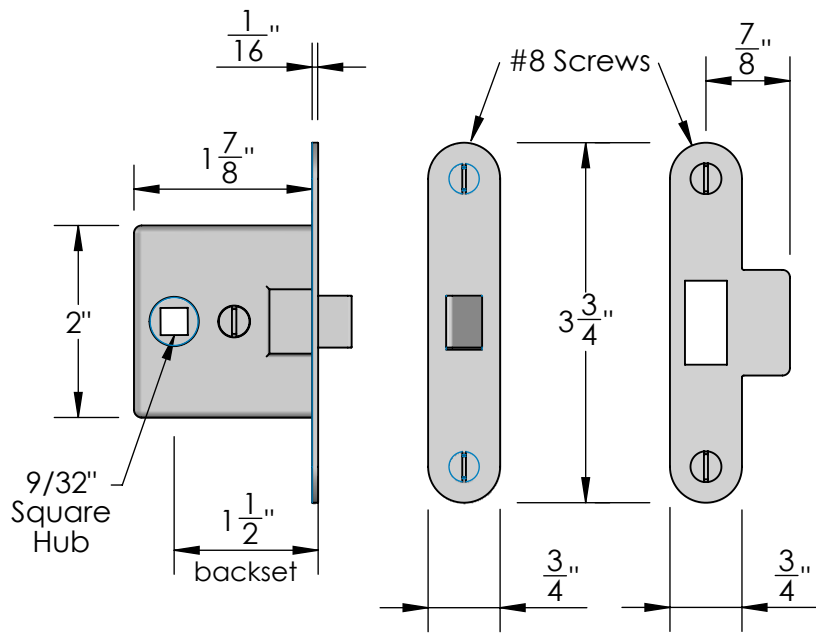

20356 Latch

Strike