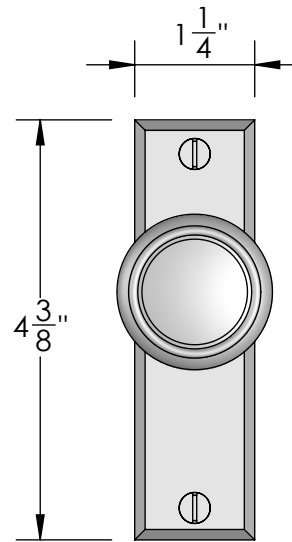

Top View

Inside

Outside