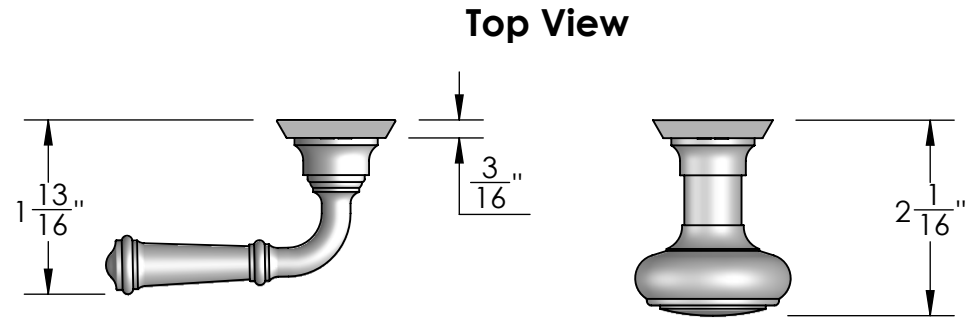

Top View

Inside

Outside

Merit Metal Products Inc.
242 Valley Road
Warrington, PA 18976
P 215-343-2500 F 215-343-4839

The information contained in this drawing is the sole intellectual property of Merit Metal Products. Any reproduction in part or as a whole without the written permission of Merit Metal Products is prohibited.

Unless Otherwise Specified:

Dimensions are in inches

All dimensions are from edge, theoretical sharp corner, or hole center.

	NAME	DATE
Drawn:	JHR	1/20/15

Comments:

TITLE: **Mortise Screen Door Privacy Latch Set Lever - Knob**

PART. NO. **20354LK**