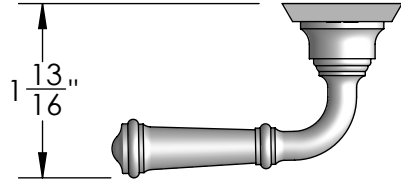

Top View

Inside

Outside