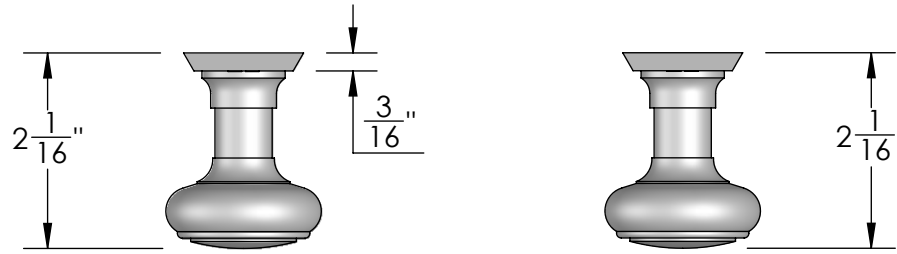

Top View

Inside

Outside