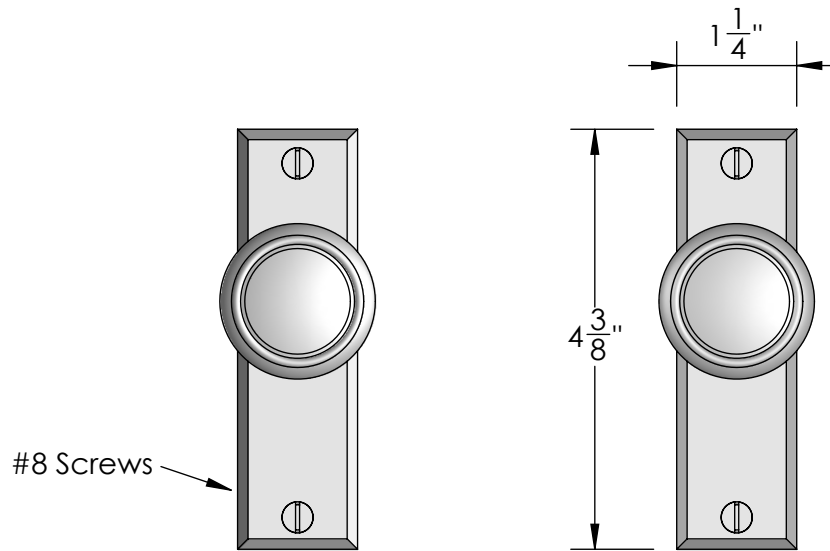

Top View

Inside

Outside