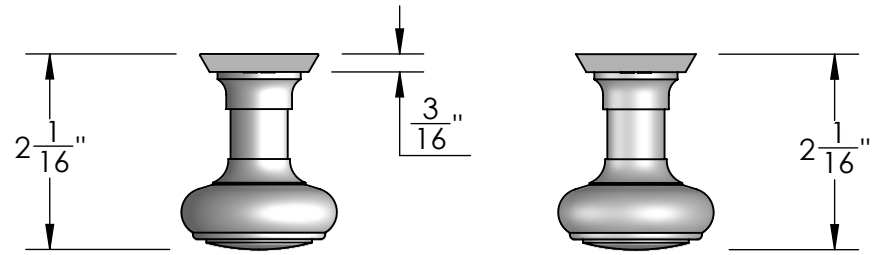

Top View

Inside

Outside