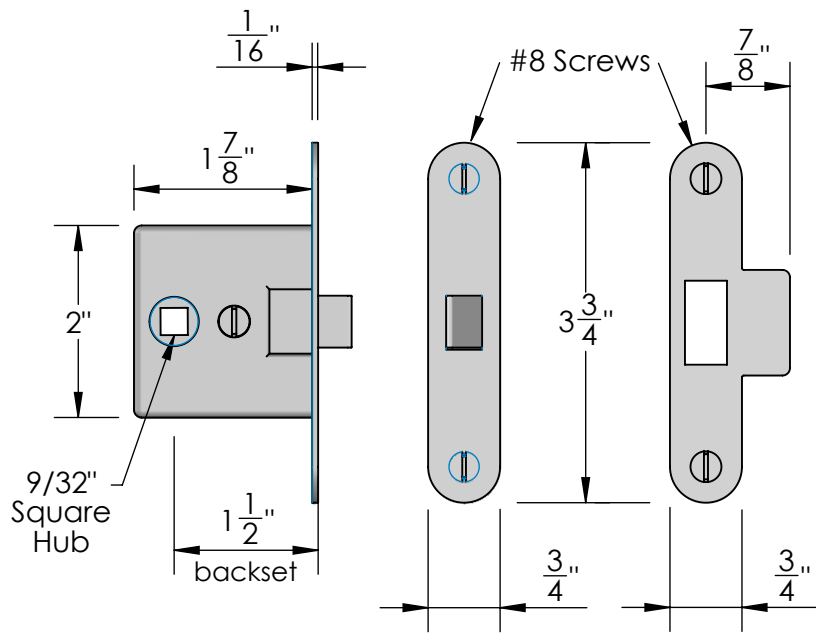

20356 Latch

Strike