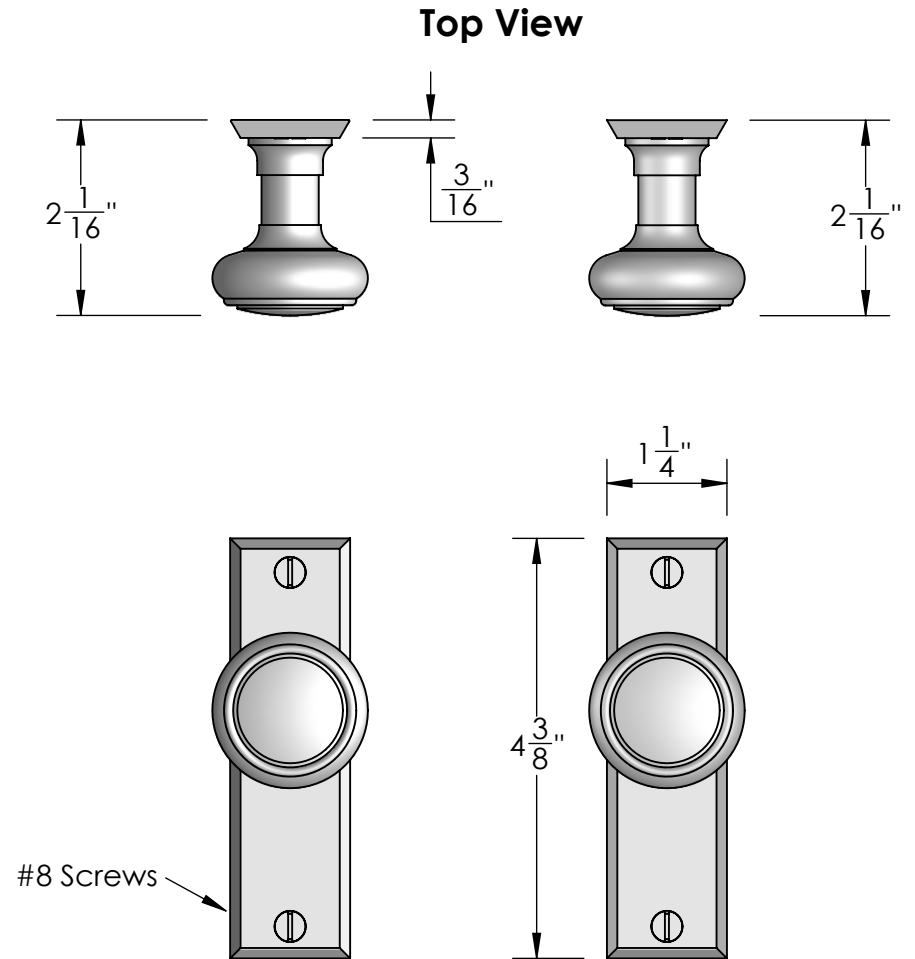

Inside

Outside