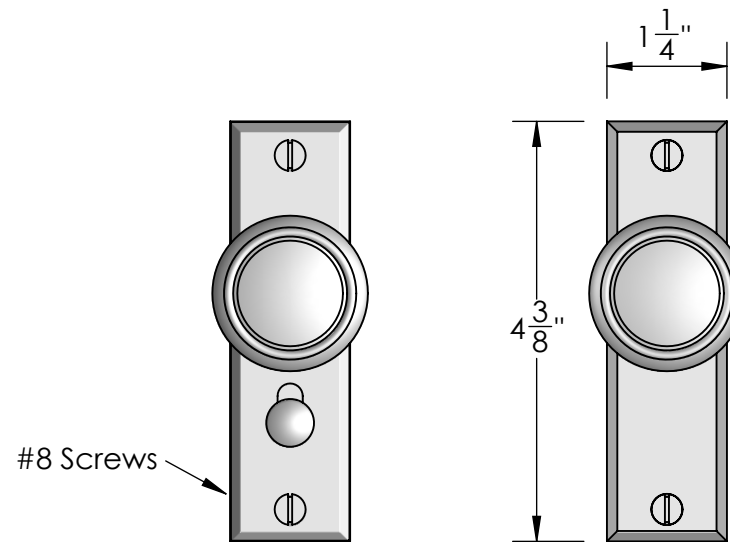

Inside

Outside