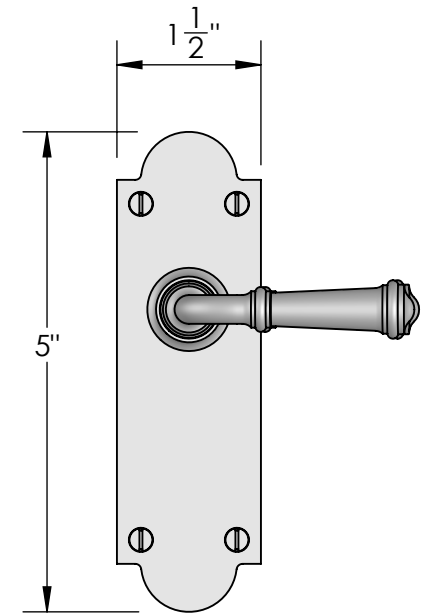

Unless Otherwise Specified:

Dimensions are in inches

All dimensions are from edge, theoretical sharp corner, or hole center.

	NAME	DATE
Drawn:	JHR	1/20/15

Comments:
Must specify handing of outside lever when ordering

TITLE:	Mortise Screen Door Dummy Trim Lever - Lever
PART. NO.	20352LLD

20356 Latch

Strike

Top View

Inside

Outside

Merit Metal Products Inc.
242 Valley Road
Warrington, PA 18976
P 215-343-2500 F 215-343-4839

Unless Otherwise Specified:

Dimensions are in inches

All dimensions are from edge, theoretical sharp corner, or hole center.

	NAME	DATE
Drawn:	SKP	1/20/15

Comments:
Must specify handing of outside lever when ordering