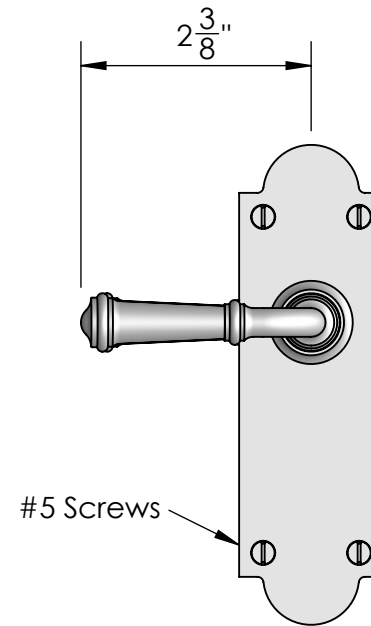

Unless Otherwise Specified:
Dimensions are in inches
All dimensions are from edge, theoretical sharp corner, or hole center.

NAME	DATE
Drawn: JHR	1/20/15
Comments: Must specify handing of outside lever when ordering	

TITLE:	Mortise Screen Door Dummy Trim Lever - Lever
PART. NO.	20352LLD

20356 Latch

Strike

Top View

Inside

Outside

Merit Metal Products Inc.
242 Valley Road
Warrington, PA 18976
P 215-343-2500 F 215-343-4839

Unless Otherwise Specified:

Dimensions are in inches

All dimensions are from edge, theoretical sharp corner, or hole center.

	NAME	DATE
Drawn:	SKP	1/20/15

Comments:
Must specify handing of outside lever when ordering