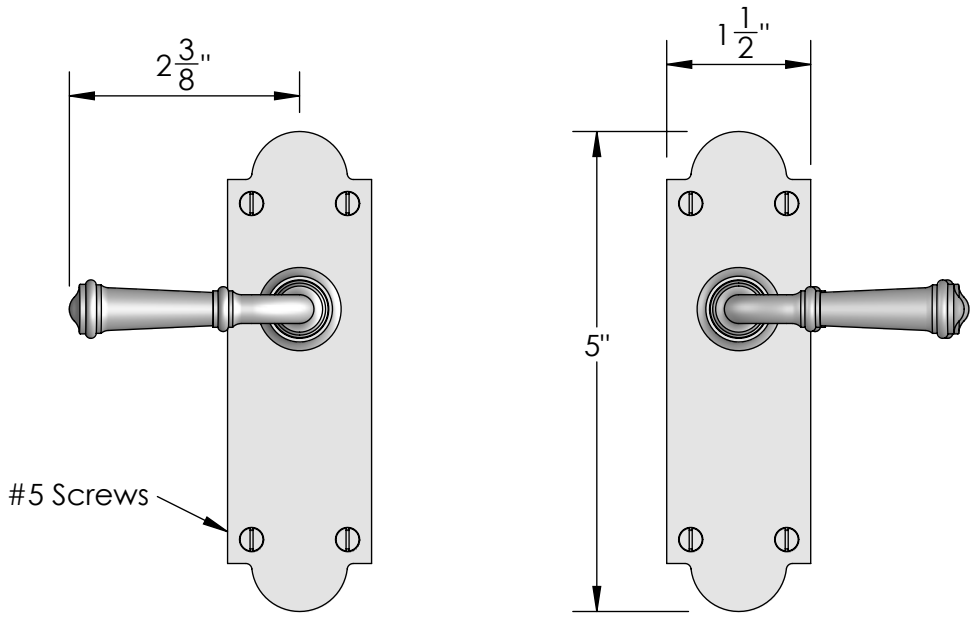

Unless Otherwise Specified:

Dimensions are in inches

All dimensions are from edge, theoretical sharp corner, or hole center.

	NAME	DATE
Drawn:	JHR	1/20/15

Comments:
Must specify handing of outside lever when ordering

TITLE: **Mortise Screen Door Privacy Latch Set Lever - Lever**

PART. NO. **20352LL**

Top View

#5 Screws

Inside

Outside

MERIT
EST. 1876
Merit Metal Products Inc.
242 Valley Road
Warrington, PA 18976
P 215-343-2500 F 215-343-4839

Unless Otherwise Specified:

Dimensions are in inches

All dimensions are from edge, theoretical sharp corner, or hole center.

	NAME	DATE
Drawn:	SKP	1/20/15

Comments:
Must specify handing of outside lever when ordering