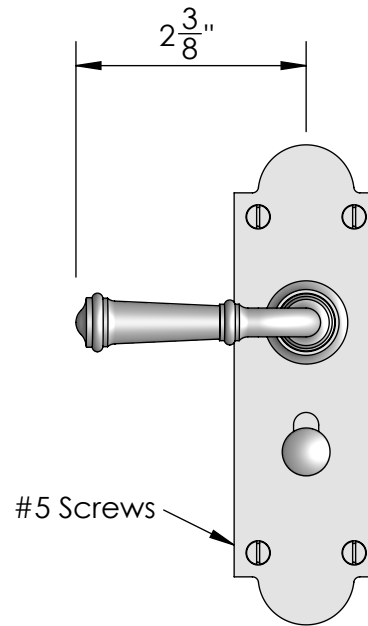

Inside

Merit Metal Products Inc.
242 Valley Road
Warrington, PA 18976
P 215-343-2500 F 215-343-4839

The information contained in this drawing is the sole intellectual property of Merit Metal Products. Any reproduction in part or as a whole without the written permission of Merit Metal Products is prohibited.

Unless Otherwise Specified:
Dimensions are in inches
All dimensions are from edge, theoretical sharp corner, or hole center.

	NAME	DATE
Drawn:	JHR	1/20/15

Comments:

TITLE: **Mortise Screen Door Privacy Latch Set Lever - Knob**

PART. NO.
20352LK