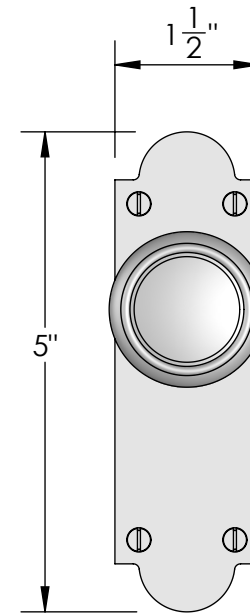

Outside

Merit Metal Products Inc.
242 Valley Road
Warrington, PA 18976
P 215-343-2500 F 215-343-4839

The information contained in this drawing is the sole intellectual property of Merit Metal Products. Any reproduction in part or as a whole without the written permission of Merit Metal Products is prohibited.

Unless Otherwise Specified:
Dimensions are in inches
All dimensions are from edge, theoretical sharp corner, or hole center.

	NAME	DATE
Drawn:	JHR	1/20/15

Comments:

TITLE: **Mortise Screen Door Privacy Latch Set Lever - Knob**

PART. NO.
20352LK