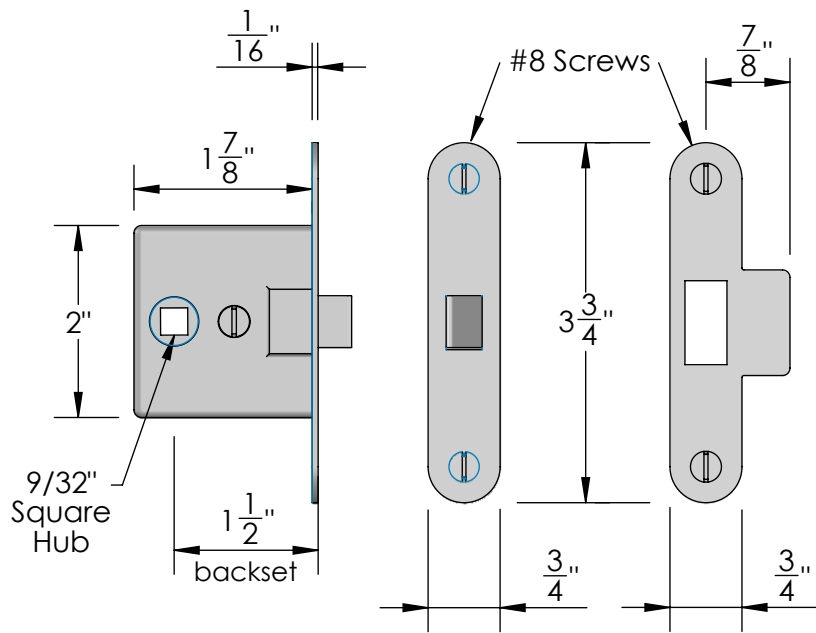

Unless Otherwise Specified:
Dimensions are in inches
All dimensions are from edge, theoretical sharp corner, or hole center.

	NAME	DATE
Drawn:	JHR	1/20/15

Comments:

TITLE: **Mortise Screen Door Privacy Latch Set Lever - Knob**

Unless Otherwise Specified:
Dimensions are in inches
All dimensions are from edge, theoretical sharp corner, or hole center.

	NAME	DATE
Drawn:	JHR	1/20/15
Comments:		

TITLE:	Mortise Screen Door Dummy Trim Lever - Knob
PART. NO.	20352LKD

Unless Otherwise Specified:
Dimensions are in inches
All dimensions are from edge, theoretical sharp corner, or hole center.

	NAME	DATE
Drawn:	SKP	1/20/15

Comments:

TITLE: **Mortise Screen Door Passage Latch Set Lever - Knob**