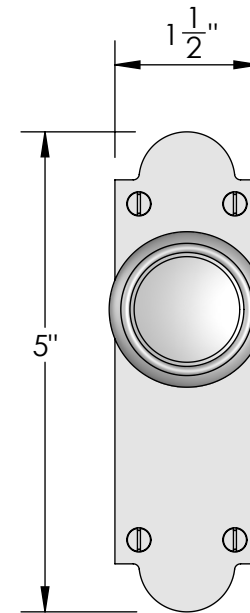

Outside

Merit Metal Products Inc.
242 Valley Road
Warrington, PA 18976
P 215-343-2500 F 215-343-4839

The information contained in this drawing is the sole intellectual property of Merit Metal Products. Any reproduction in part or as a whole without the written permission of Merit Metal Products is prohibited.

Unless Otherwise Specified:
Dimensions are in inches
All dimensions are from edge, theoretical sharp corner, or hole center.

	NAME	DATE
Drawn:	SKP	1/20/15

Comments:

TITLE: **Mortise Screen Door Passage Latch Set Lever - Knob**

PART. NO. **20352LKP**