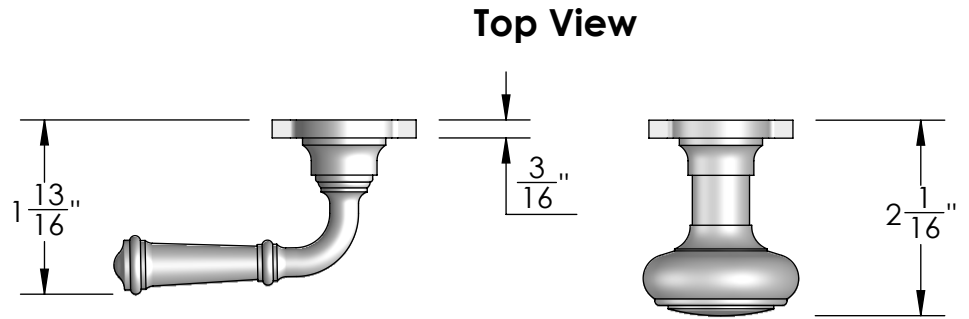

Top View

Merit Metal Products Inc.
242 Valley Road
Warrington, PA 18976
P 215-343-2500 F 215-343-4839

The information contained in this drawing is the sole intellectual property of Merit Metal Products. Any reproduction in part or as a whole without the written permission of Merit Metal Products is prohibited.

Unless Otherwise Specified:
Dimensions are in inches
All dimensions are from edge, theoretical sharp corner, or hole center.

	NAME	DATE
Drawn:	JHR	1/20/15

Comments:

TITLE: **Mortise Screen Door Privacy Latch Set Lever - Knob**

PART. NO.
20352LK