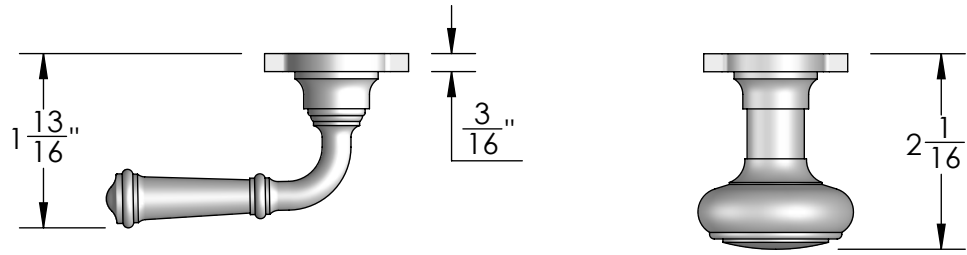

Top View

#5 Screws

Inside

Outside

MERIT
EST. 1876
Merit Metal Products Inc.
242 Valley Road
Warrington, PA 18976
P 215-343-2500 F 215-343-4839

The information contained in this drawing is the sole intellectual property of Merit Metal Products. Any reproduction in part or as a whole without the written permission of Merit Metal Products is prohibited.

Unless Otherwise Specified:
Dimensions are in inches
All dimensions are from edge, theoretical sharp corner, or hole center.

	NAME	DATE
Drawn:	JHR	1/20/15
Comments:		

TITLE:	Mortise Screen Door Dummy Trim Lever - Knob
PART. NO.	20352LKD