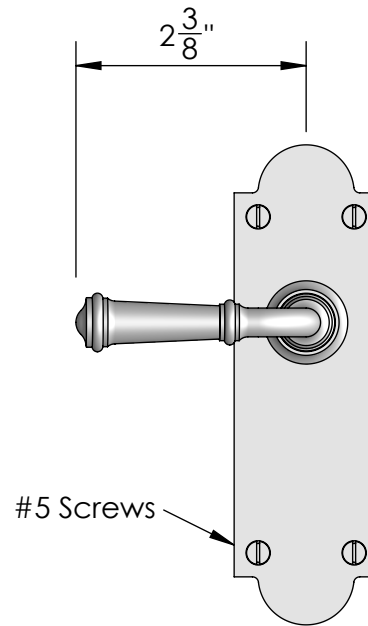

Inside

Merit Metal Products Inc.
242 Valley Road
Warrington, PA 18976
P 215-343-2500 F 215-343-4839

The information contained in this drawing is the sole intellectual property of Merit Metal Products. Any reproduction in part or as a whole without the written permission of Merit Metal Products is prohibited.

Unless Otherwise Specified:
Dimensions are in inches
All dimensions are from edge, theoretical sharp corner, or hole center.

	NAME	DATE
Drawn:	SKP	1/20/15

Comments:

TITLE: **Mortise Screen Door Passage Latch Set Lever - Knob**

PART. NO. **20352LKP**