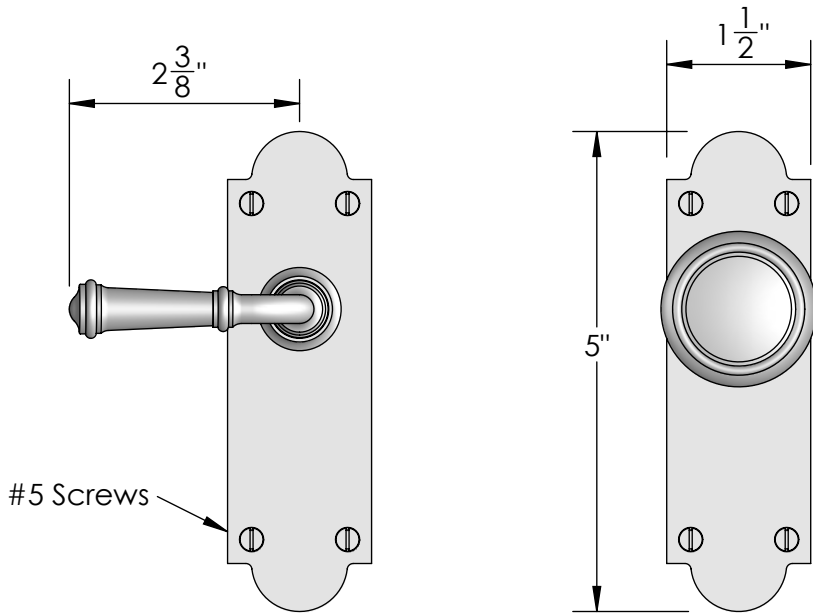

Top View

#5 Screws

Inside

Outside

MERIT
EST. 1876
Merit Metal Products Inc.
242 Valley Road
Warrington, PA 18976
P 215-343-2500 F 215-343-4839

The information contained in this drawing is the sole intellectual property of Merit Metal Products. Any reproduction in part or as a whole without the written permission of Merit Metal Products is prohibited.

Unless Otherwise Specified:
Dimensions are in inches
All dimensions are from edge, theoretical sharp corner, or hole center.

	NAME	DATE
Drawn:	JHR	1/20/15
Comments:		

TITLE:	Mortise Screen Door Dummy Trim Lever - Knob
PART. NO.	20352LKD