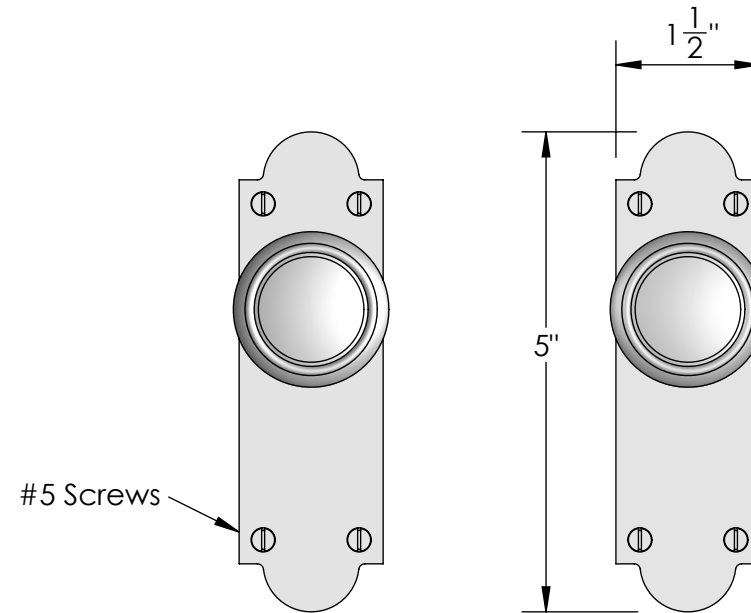

Inside

Outside