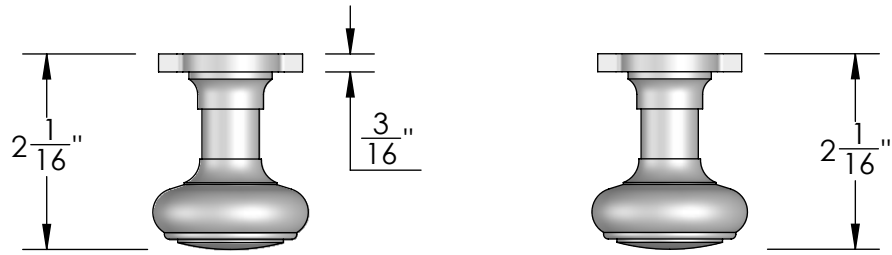

Top View

Inside

Outside

MERIT
EST. 1876
Merit Metal Products Inc.
242 Valley Road
Warrington, PA 18976
P 215-343-2500 F 215-343-4839

The information contained in this drawing is the sole intellectual property of Merit Metal Products. Any reproduction in part or as a whole without the written permission of Merit Metal Products is prohibited.

Unless Otherwise Specified:
Dimensions are in inches
All dimensions are from edge, theoretical sharp corner, or hole center.

	NAME	DATE
Drawn:	JHR	1/20/15
Comments:		

TITLE:	Mortise Screen Door Dummy Trim Knob - Knob
PART. NO.	20352KKD