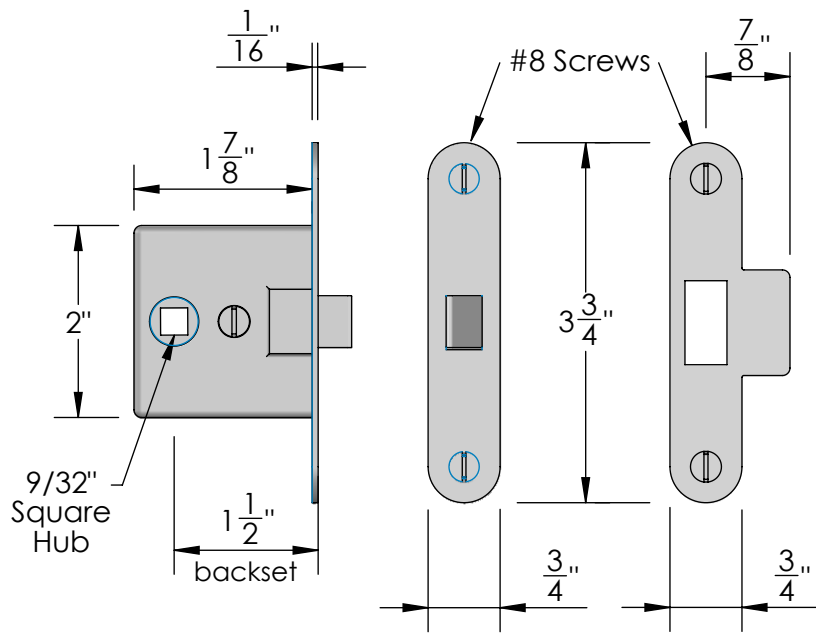

Unless Otherwise Specified:

Dimensions are in inches

All dimensions are from edge, theoretical sharp corner, or hole center.

	NAME	DATE
Drawn:	JHR	1/20/15

Comments:

TITLE: **Mortise Screen Door Privacy Latch Set Knob - Knob**

Unless Otherwise Specified:  
 Dimensions are in inches  
 All dimensions are from edge, theoretical sharp corner, or hole center.

	NAME	DATE
Drawn:	JHR	1/20/15
Comments:		

TITLE:	<b>Mortise Screen Door Dummy Trim Knob - Knob</b>
PART. NO.	<b>20352KKD</b>

Unless Otherwise Specified:

Dimensions are in inches

All dimensions are from edge, theoretical sharp corner, or hole center.

	NAME	DATE
Drawn:	SKP	1/20/15

Comments:

TITLE: **Mortise Screen Door Passage Latch Set Knob - Knob**