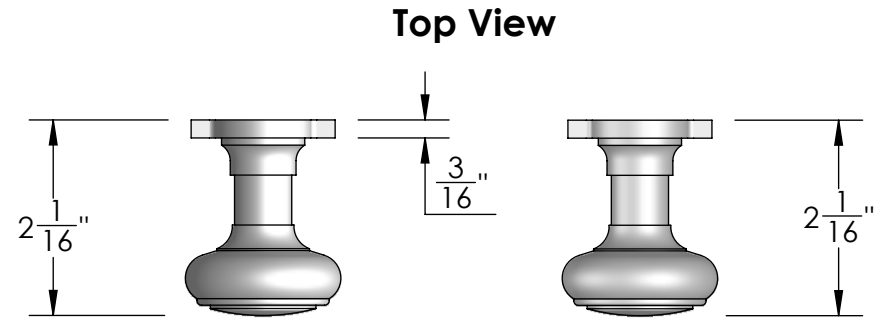

Top View

Merit Metal Products Inc.
242 Valley Road
Warrington, PA 18976
P 215-343-2500 F 215-343-4839

The information contained in this drawing is the sole intellectual property of Merit Metal Products. Any reproduction in part or as a whole without the written permission of Merit Metal Products is prohibited.

Unless Otherwise Specified:

Dimensions are in inches

All dimensions are from edge, theoretical sharp corner, or hole center.

	NAME	DATE
Drawn:	JHR	1/20/15

Comments:

TITLE: **Mortise Screen Door Privacy Latch Set Knob - Knob**

PART. NO. **20352KK**