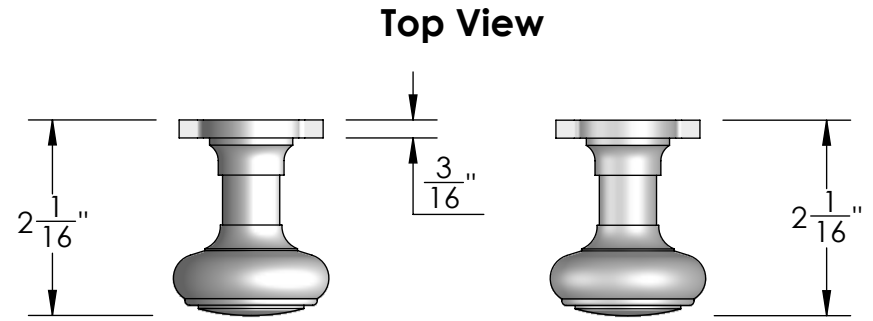

Top View

Merit Metal Products Inc.
242 Valley Road
Warrington, PA 18976
P 215-343-2500 F 215-343-4839

The information contained in this drawing is the sole intellectual property of Merit Metal Products. Any reproduction in part or as a whole without the written permission of Merit Metal Products is prohibited.

Unless Otherwise Specified:

Dimensions are in inches

All dimensions are from edge, theoretical sharp corner, or hole center.

	NAME	DATE
Drawn:	SKP	1/20/15

Comments:

TITLE: **Mortise Screen Door Passage Latch Set Knob - Knob**

PART. NO.

20352KKP