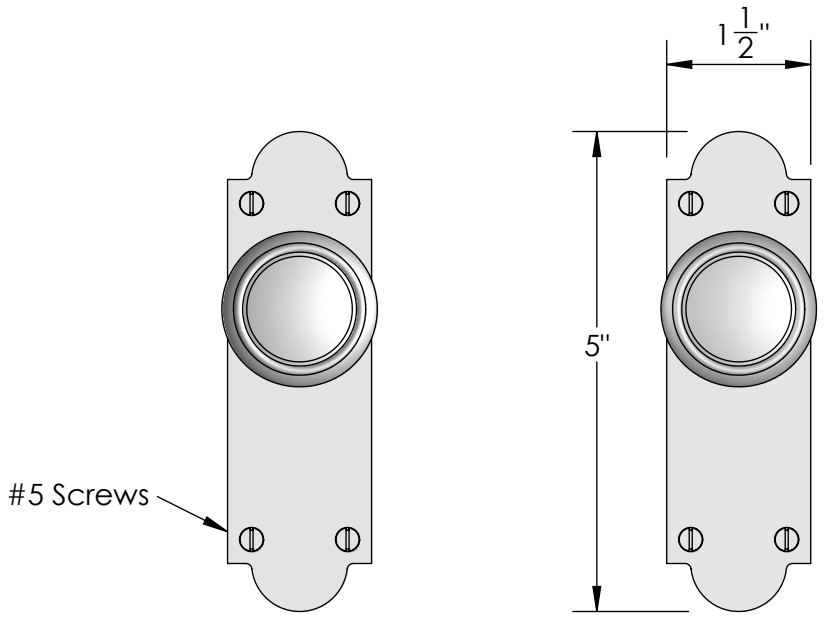

Top View

Inside

Outside

MERIT
EST. 1876
Merit Metal Products Inc.
242 Valley Road
Warrington, PA 18976
P 215-343-2500 F 215-343-4839

The information contained in this drawing is the sole intellectual property of Merit Metal Products. Any reproduction in part or as a whole without the written permission of Merit Metal Products is prohibited.

Unless Otherwise Specified:
Dimensions are in inches
All dimensions are from edge, theoretical sharp corner, or hole center.

	NAME	DATE
Drawn:	JHR	1/20/15
Comments:		

TITLE:	Mortise Screen Door Dummy Trim Knob - Knob
PART. NO.	20352KKD