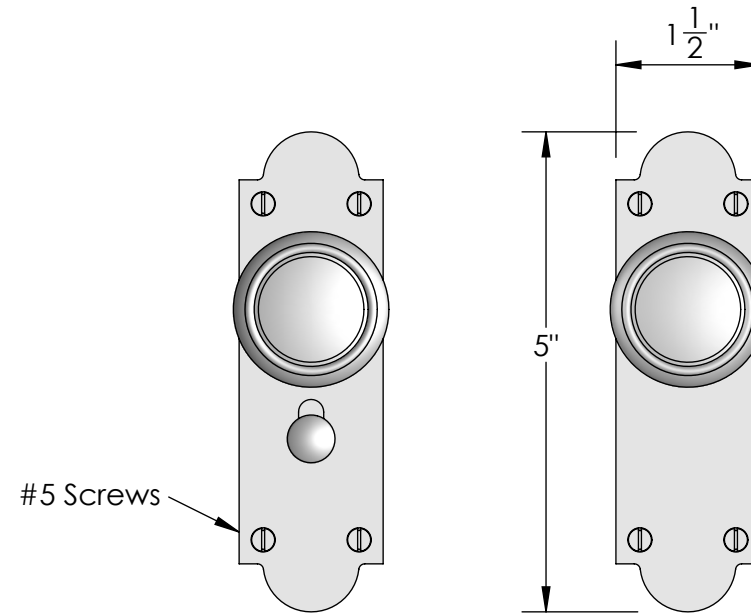

Inside

Outside