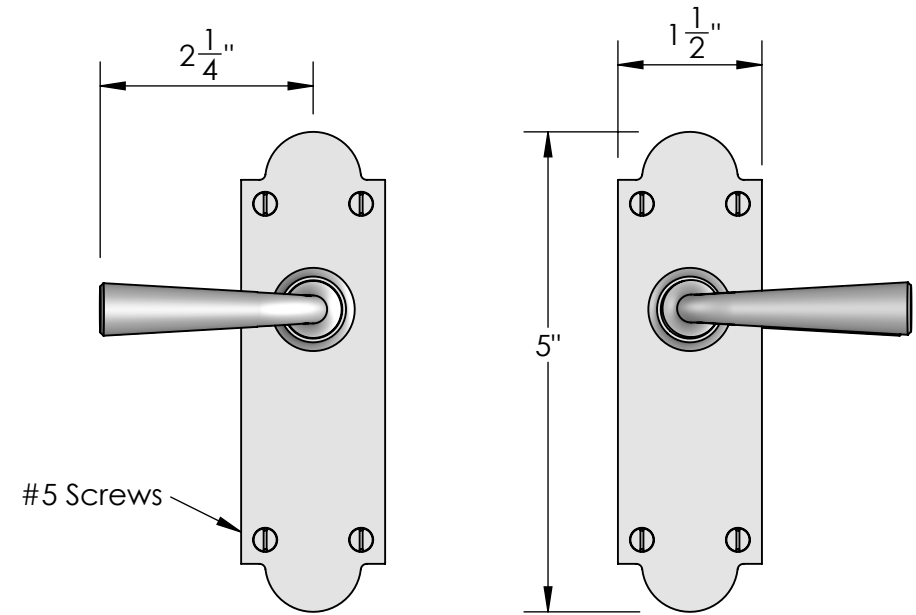

Unless Otherwise Specified:
 Dimensions are in inches
 All dimensions are from edge, theoretical sharp corner, or hole center.

	NAME	DATE
Drawn:	JHR	1/20/15
Comments:		
Must specify handing of outside lever when ordering		

TITLE:	Mortise Screen Door Dummy Trim Lever - Lever
PART. NO.	20351LLD

20356 Latch

Strike

Top View

Inside

Outside

Merit Metal Products Inc.
242 Valley Road
Warrington, PA 18976
P 215-343-2500 F 215-343-4839

Unless Otherwise Specified:

Dimensions are in inches

All dimensions are from edge, theoretical sharp corner, or hole center.

	NAME	DATE
Drawn:	SKP	1/20/15

Comments:
Must Specify handing of outside lever when ordering