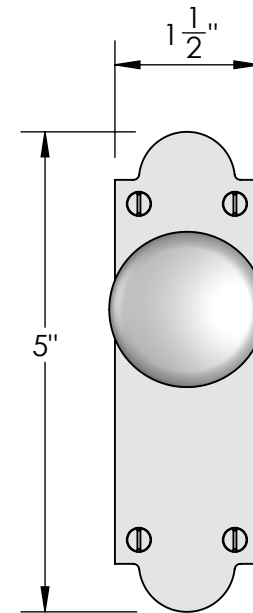

Unless Otherwise Specified:
Dimensions are in inches
All dimensions are from edge, theoretical sharp corner, or hole center.

	NAME	DATE
Drawn:	JHR	1/20/15

Comments:

TITLE: **Mortise Screen Door Privacy Latch Set Lever - Knob**

Unless Otherwise Specified:

Dimensions are in inches

All dimensions are from edge, theoretical sharp corner, or hole center.

	NAME	DATE
Drawn:	JHR	1/20/15

Comments:

TITLE: **Mortise Screen Door Dummy Trim Lever - Knob**

PART. NO. **20351LKD**

20356 Latch

Strike

Top View

Inside

Outside

Merit Metal Products Inc.
242 Valley Road
Warrington, PA 18976
P 215-343-2500 F 215-343-4839

The information contained in this drawing is the sole intellectual property of Merit Metal Products. Any reproduction in part or as a whole without the written permission of Merit Metal Products is prohibited.

Unless Otherwise Specified:

Dimensions are in inches

All dimensions are from edge, theoretical sharp corner, or hole center.

	NAME	DATE
Drawn:	SKP	1/20/15

Comments:

TITLE: **Mortise Screen Door Passage Latch Set Lever - Knob**