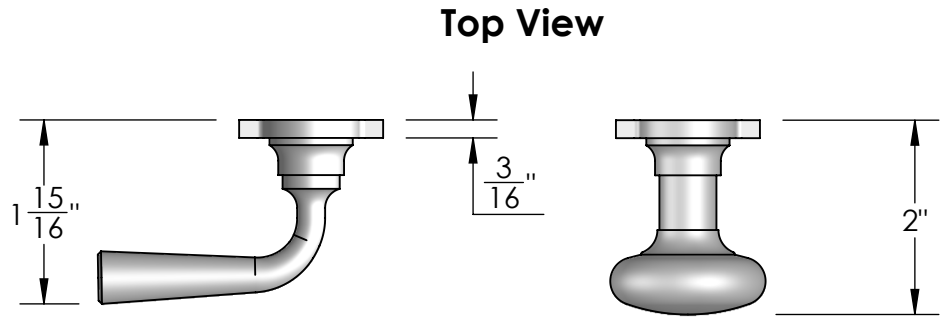

Top View

Merit Metal Products Inc.
242 Valley Road
Warrington, PA 18976
P 215-343-2500 F 215-343-4839

The information contained in this drawing is the sole intellectual property of Merit Metal Products. Any reproduction in part or as a whole without the written permission of Merit Metal Products is prohibited.

Unless Otherwise Specified:
Dimensions are in inches
All dimensions are from edge, theoretical sharp corner, or hole center.

	NAME	DATE
Drawn:	JHR	1/20/15

Comments:

TITLE: **Mortise Screen Door Privacy Latch Set Lever - Knob**

PART. NO. **20351LK**