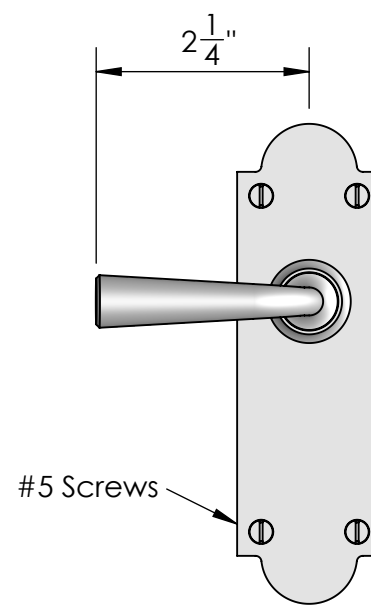

Unless Otherwise Specified:
Dimensions are in inches
All dimensions are from edge, theoretical sharp corner, or hole center.

	NAME	DATE
Drawn:	JHR	1/20/15

Comments:

TITLE: **Mortise Screen Door Privacy Latch Set Lever - Knob**

Unless Otherwise Specified:

Dimensions are in inches

All dimensions are from edge, theoretical sharp corner, or hole center.

	NAME	DATE
Drawn:	JHR	1/20/15

Comments:

TITLE: **Mortise Screen Door Dummy Trim Lever - Knob**

PART. NO. **20351LKD**

20356 Latch

Strike

Top View

Inside

Outside

Merit Metal Products Inc.
242 Valley Road
Warrington, PA 18976
P 215-343-2500 F 215-343-4839

The information contained in this drawing is the sole intellectual property of Merit Metal Products. Any reproduction in part or as a whole without the written permission of Merit Metal Products is prohibited.

Unless Otherwise Specified:

Dimensions are in inches

All dimensions are from edge, theoretical sharp corner, or hole center.

	NAME	DATE
Drawn:	SKP	1/20/15

Comments:

TITLE: **Mortise Screen Door Passage Latch Set Lever - Knob**