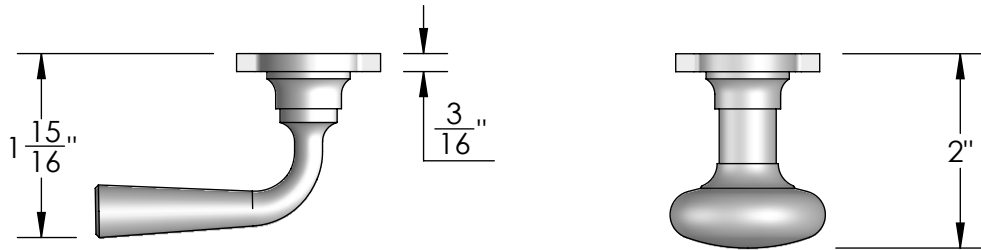

Top View

Inside