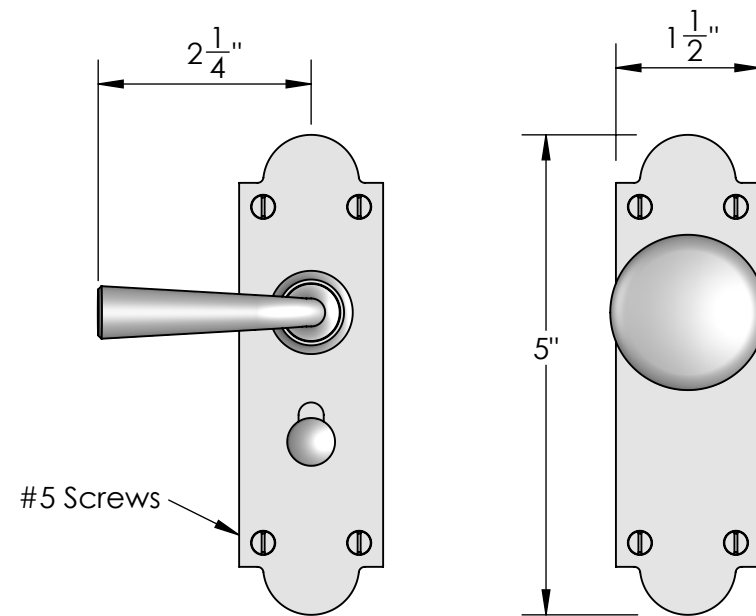

Inside

Outside