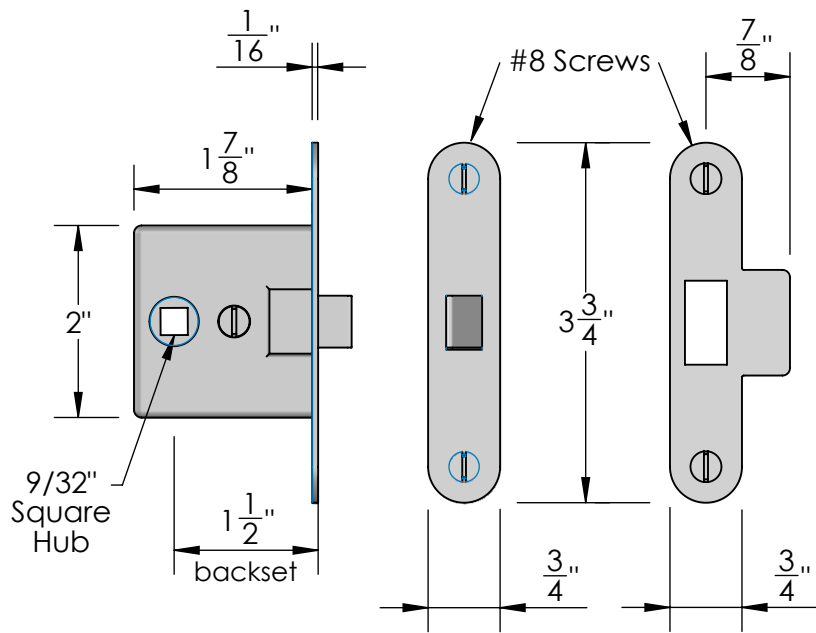

Unless Otherwise Specified:

Dimensions are in inches

All dimensions are from edge, theoretical sharp corner, or hole center.

	NAME	DATE
Drawn:	JHR	1/20/15

Comments:

TITLE: **Mortise Screen Door Dummy Trim Lever - Knob**

PART. NO. **20351LKD**

20356 Latch

Strike

Top View

Inside

Outside

Merit Metal Products Inc.
242 Valley Road
Warrington, PA 18976
P 215-343-2500 F 215-343-4839

The information contained in this drawing is the sole intellectual property of Merit Metal Products. Any reproduction in part or as a whole without the written permission of Merit Metal Products is prohibited.

Unless Otherwise Specified:

Dimensions are in inches

All dimensions are from edge, theoretical sharp corner, or hole center.

	NAME	DATE
Drawn:	SKP	1/20/15

Comments:

TITLE: **Mortise Screen Door Passage Latch Set Lever - Knob**