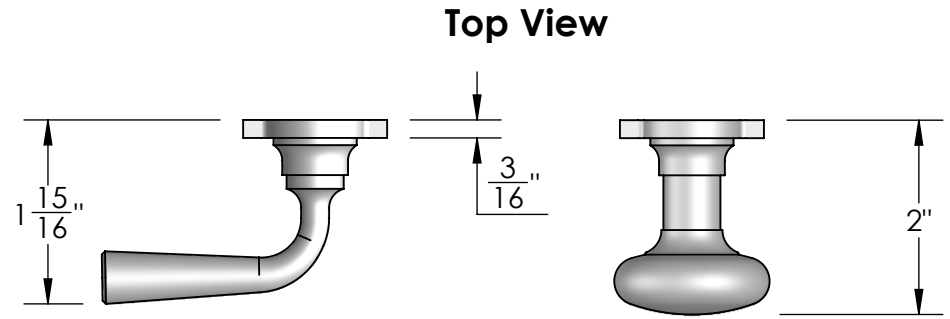

Top View

Merit Metal Products Inc.
242 Valley Road
Warrington, PA 18976
P 215-343-2500 F 215-343-4839

The information contained in this drawing is the sole intellectual property of Merit Metal Products. Any reproduction in part or as a whole without the written permission of Merit Metal Products is prohibited.

Unless Otherwise Specified:

Dimensions are in inches

All dimensions are from edge, theoretical sharp corner, or hole center.

	NAME	DATE
Drawn:	SKP	1/20/15

Comments:

TITLE: **Mortise Screen Door Passage Latch Set Lever - Knob**

PART. NO. **20351LKP**