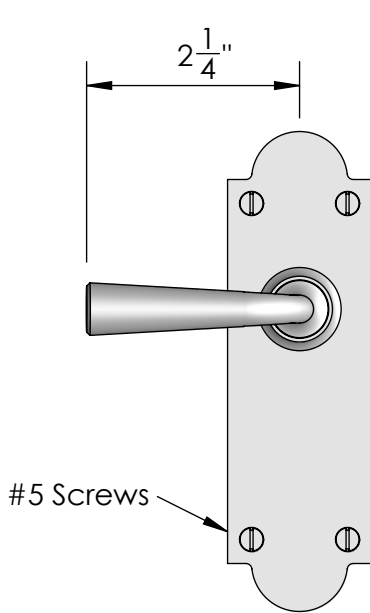

Top View

Inside