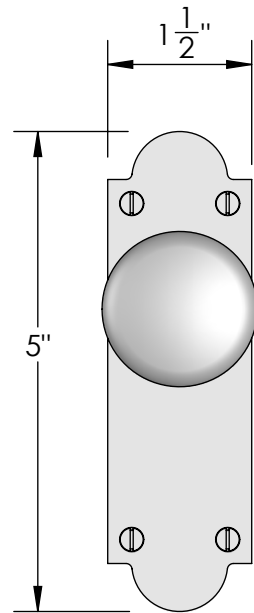

Top View

Outside

Merit Metal Products Inc.
242 Valley Road
Warrington, PA 18976
P 215-343-2500 F 215-343-4839

The information contained in this drawing is the sole intellectual property of Merit Metal Products. Any reproduction in part or as a whole without the written permission of Merit Metal Products is prohibited.

Unless Otherwise Specified:

Dimensions are in inches

All dimensions are from edge, theoretical sharp corner, or hole center.

	NAME	DATE
Drawn:	JHR	1/20/15

Comments:

TITLE: **Mortise Screen Door Dummy Trim Lever - Knob**

PART. NO. **20351LKD**