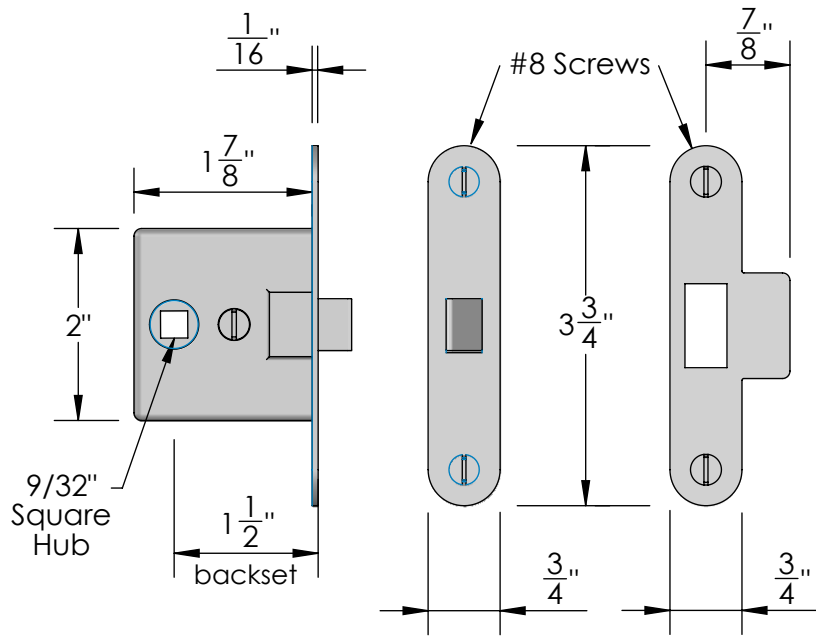

Unless Otherwise Specified:
Dimensions are in inches
All dimensions are from edge, theoretical sharp corner, or hole center.

	NAME	DATE
Drawn:	JHR	1/20/15

Comments:

TITLE: **Mortise Screen Door Privacy Latch Set Knob - Knob**

Unless Otherwise Specified:
Dimensions are in inches
All dimensions are from edge, theoretical sharp corner, or hole center.

	NAME	DATE
Drawn:	JHR	1/20/15
Comments:		

TITLE:	Mortise Screen Door Dummy Trim Knob - Knob
PART. NO.	20351KKD

Unless Otherwise Specified:
Dimensions are in inches
All dimensions are from edge, theoretical sharp corner, or hole center.

	NAME	DATE
Drawn:	SKP	1/20/15

Comments:

TITLE: **Mortise Screen Door Passage Latch Set Knob - Knob**