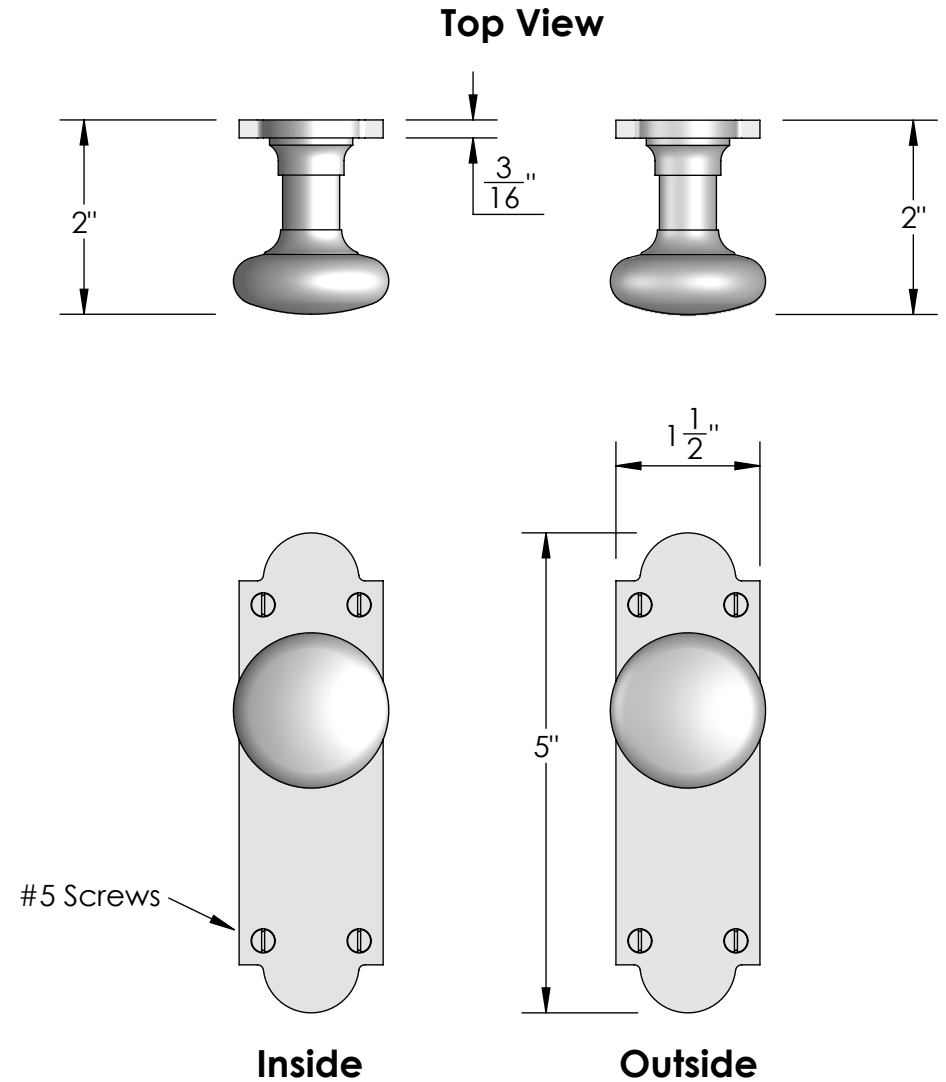

Inside

Outside