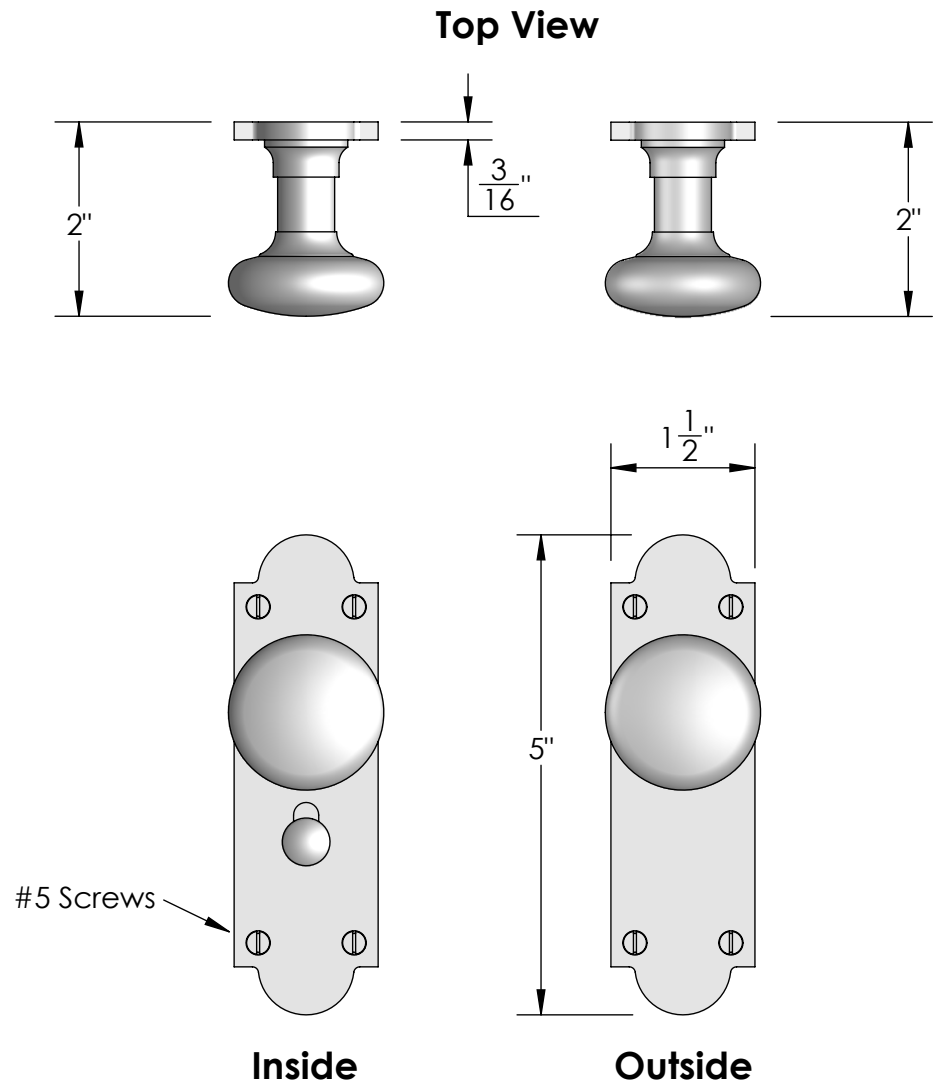

Inside

Outside