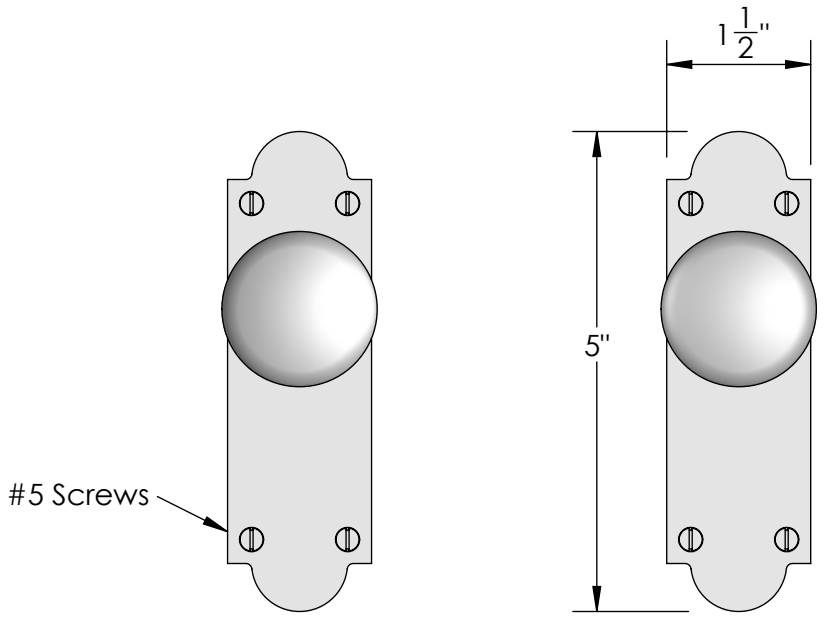

Top View

#5 Screws

Inside

Outside

MERIT
EST. 1876
Merit Metal Products Inc.
242 Valley Road
Warrington, PA 18976
P 215-343-2500 F 215-343-4839

The information contained in this drawing is the sole intellectual property of Merit Metal Products. Any reproduction in part or as a whole without the written permission of Merit Metal Products is prohibited.

Unless Otherwise Specified:
Dimensions are in inches
All dimensions are from edge, theoretical sharp corner, or hole center.

	NAME	DATE
Drawn:	JHR	1/20/15
Comments:		

TITLE:	Mortise Screen Door Dummy Trim Knob - Knob
PART. NO.	20351KKD