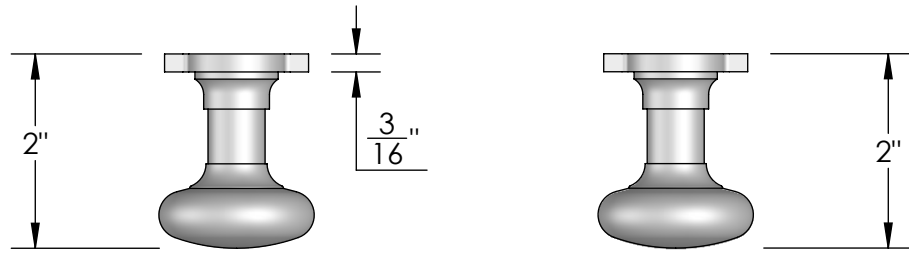

Top View

#5 Screws

Inside

Outside

MERIT
EST. 1876
Merit Metal Products Inc.
242 Valley Road
Warrington, PA 18976
P 215-343-2500 F 215-343-4839

The information contained in this drawing is the sole intellectual property of Merit Metal Products. Any reproduction in part or as a whole without the written permission of Merit Metal Products is prohibited.

Unless Otherwise Specified:
Dimensions are in inches
All dimensions are from edge, theoretical sharp corner, or hole center.

	NAME	DATE
Drawn:	JHR	1/20/15
Comments:		

TITLE:	Mortise Screen Door Dummy Trim Knob - Knob
PART. NO.	20351KKD